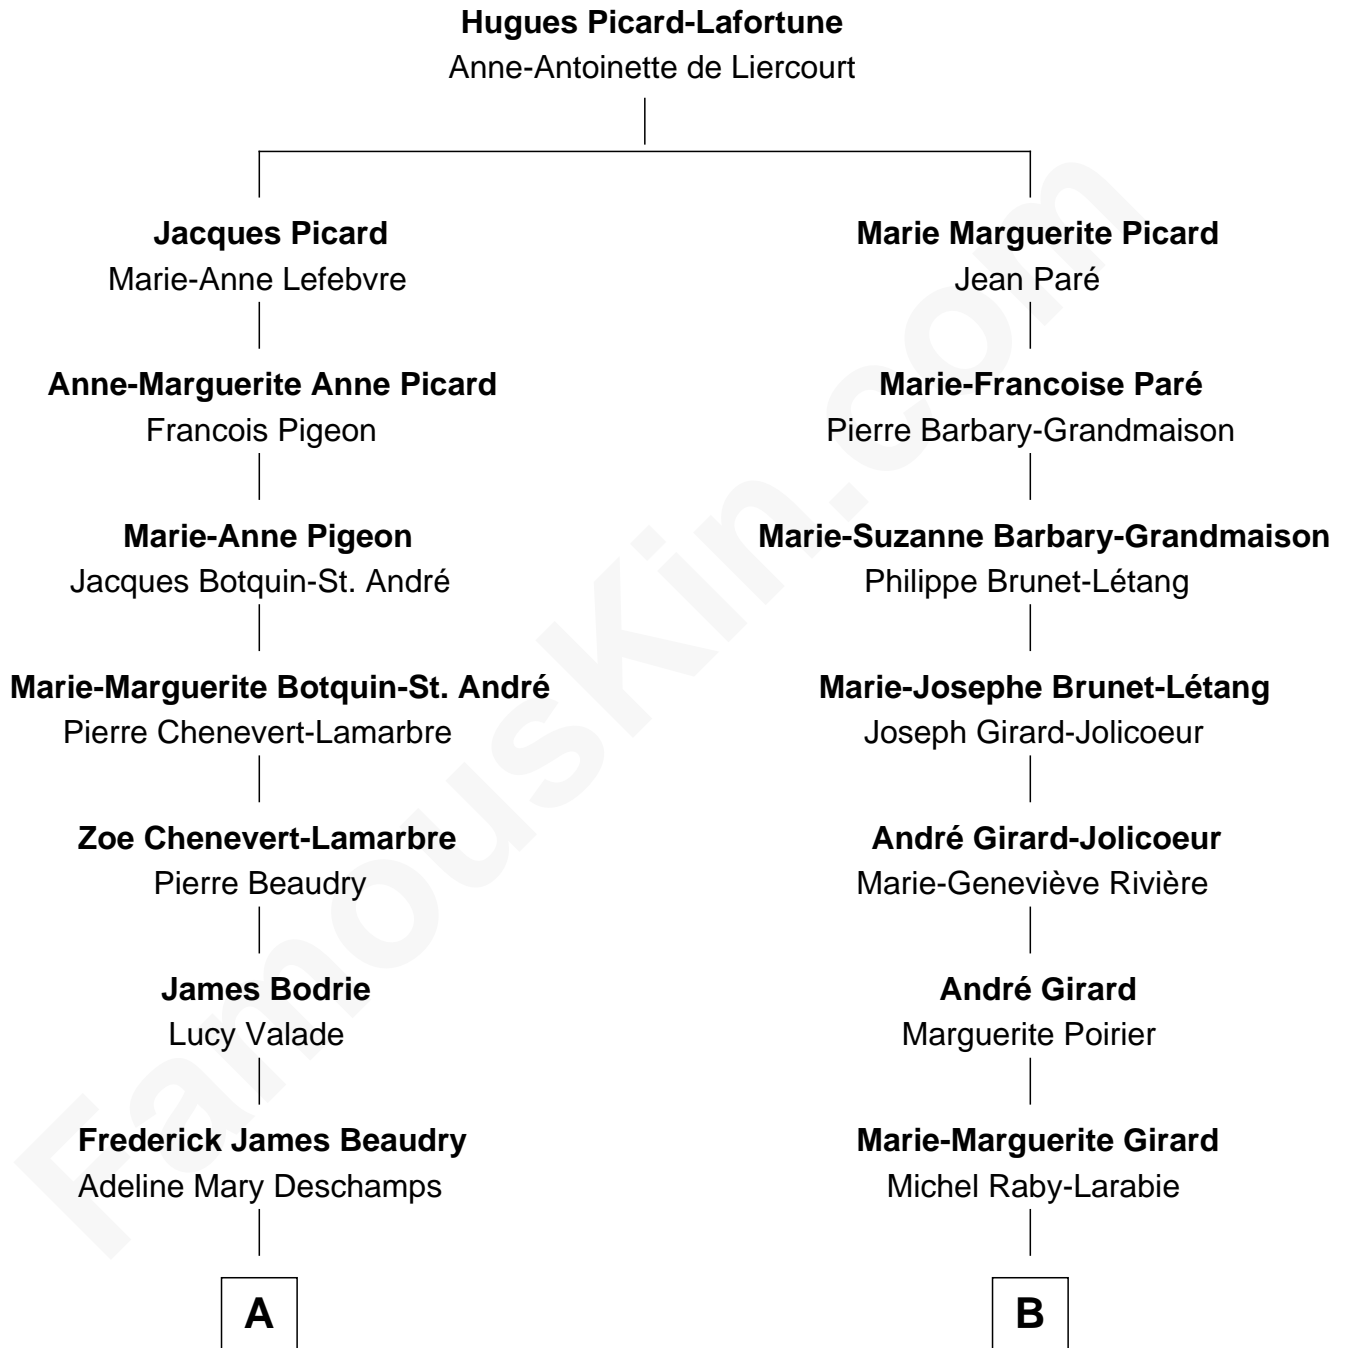

FamousKin.com Relationship Chart of

Dax Shepard

TV and Movie Actor

10th cousin 2 times removed of

Julianne Hough

Singer, Dancer and Actress - "DWTS" Pro

A

Lucille Mary Bodrie

Alger Paul LaBo

Joel Frederick LaBo

Madeline J. Bultinck

Laura LaBo

David Robert Shepard

Dax Shepard

TV and Movie Actor

B