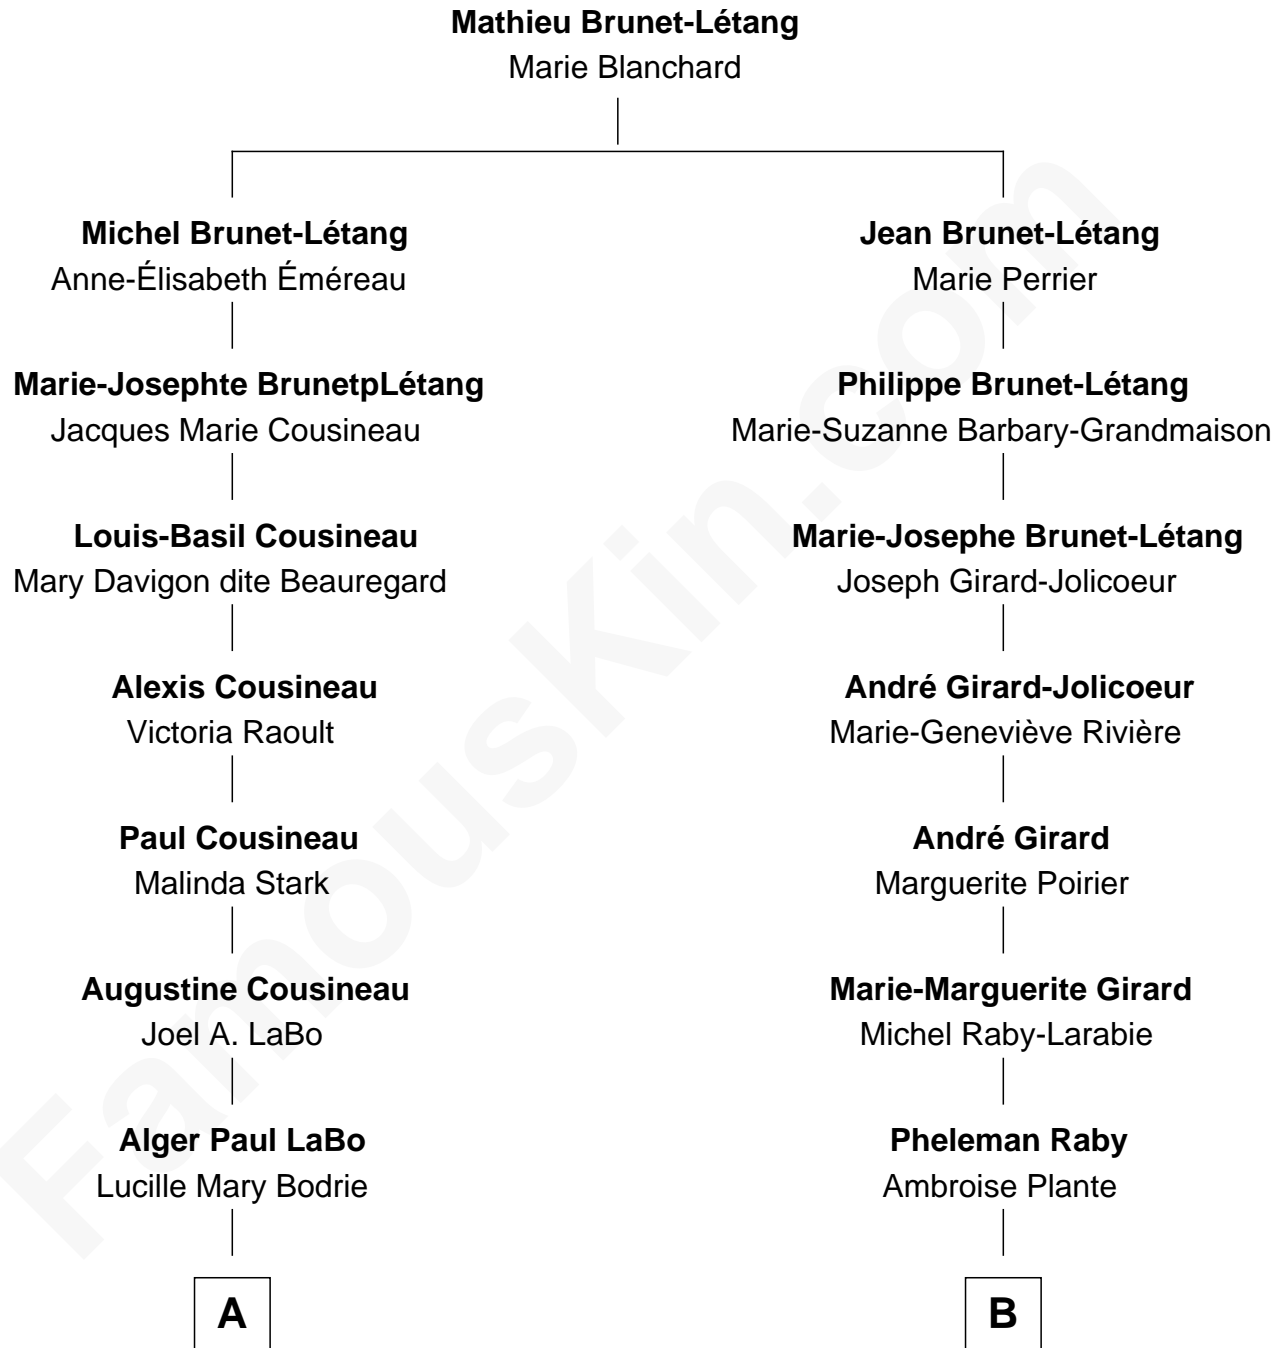

FamousKin.com Relationship Chart of

Dax Shepard

TV and Movie Actor

9th cousin 2 times removed of

Julianne Hough

Singer, Dancer and Actress - "DWTS" Pro

A

Joel Frederick LaBo

Madeline J. Bultinck

Laura LaBo

David Robert Shepard

Dax Shepard

TV and Movie Actor

B

Marie Alzire Plante

Joseph D. Wood

Alexander August Wood

W. B. Tena Vredevelt

Colleen P. H. Wood

Robert Virgil Hough

Bruce Robert Hough

Marianne Heaton

Julianne Hough

"Dancing with the Stars"