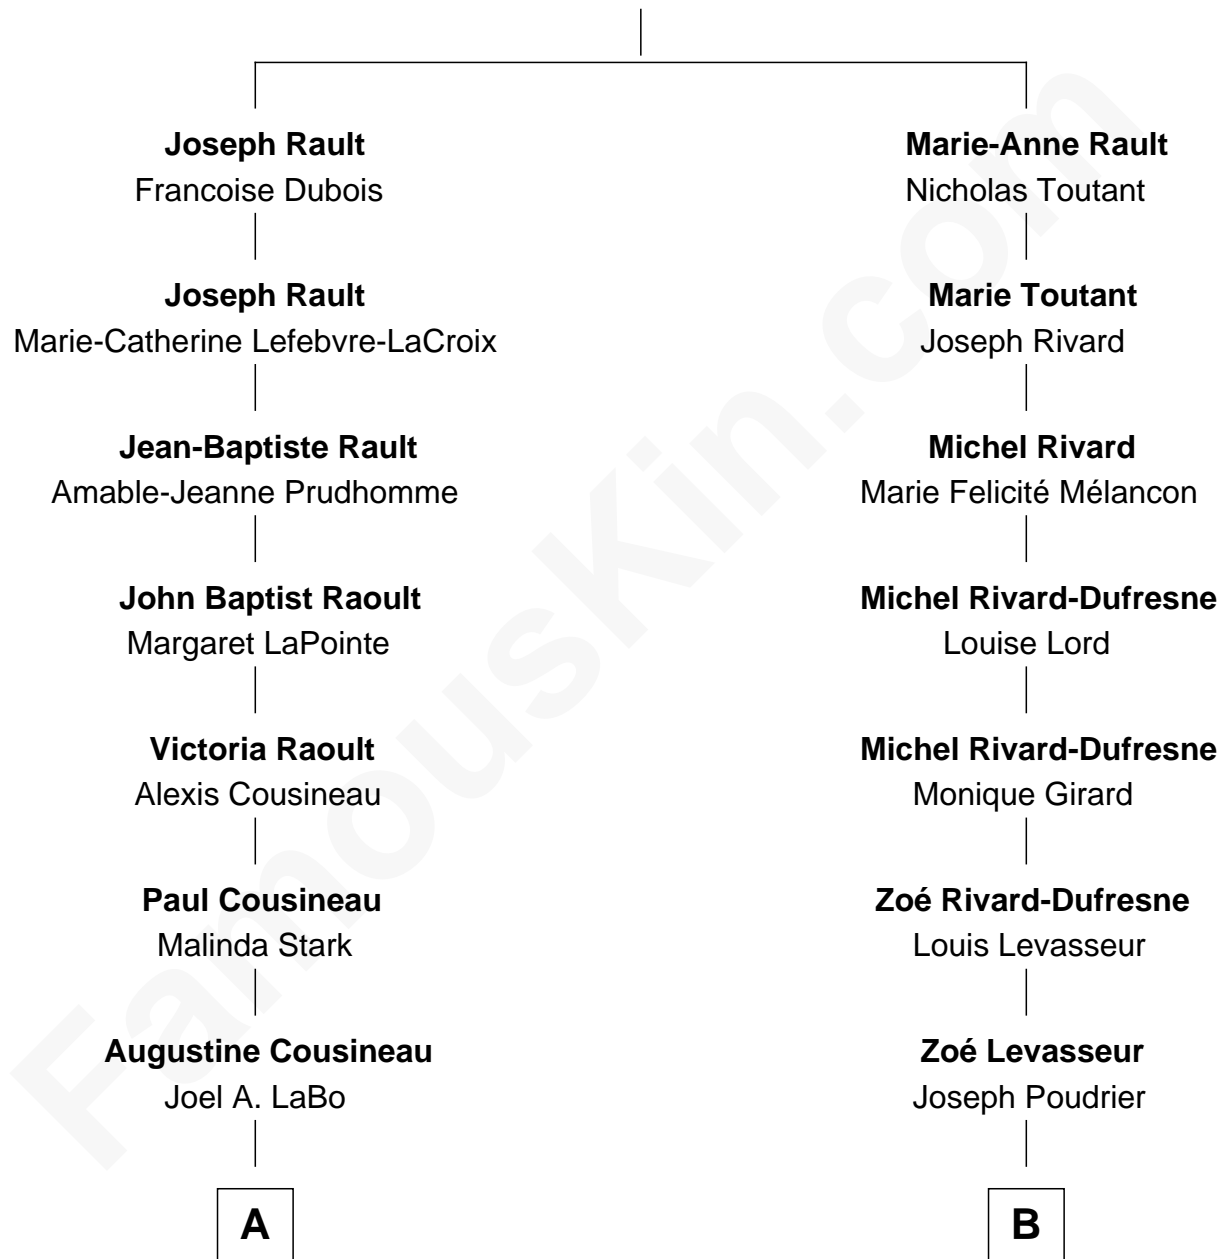

FamousKin.com Relationship Chart of

Dax Shepard

TV and Movie Actor

10th cousin 2 times removed of

Meghan Trainor

Singer and Songwriter

Alexandre Rault

Marie Desrosiers

A

Alger Paul LaBo
Lucille Mary Bodrie

Joel Frederick LaBo
Madeline J. Bultinck

Laura LaBo
David Robert Shepard

Dax Shepard
TV and Movie Actor

B

Joseph Louis Poudrier
Alphonsine - - - - -

Elzear Joseph Poudrier
Corina A. Raymond