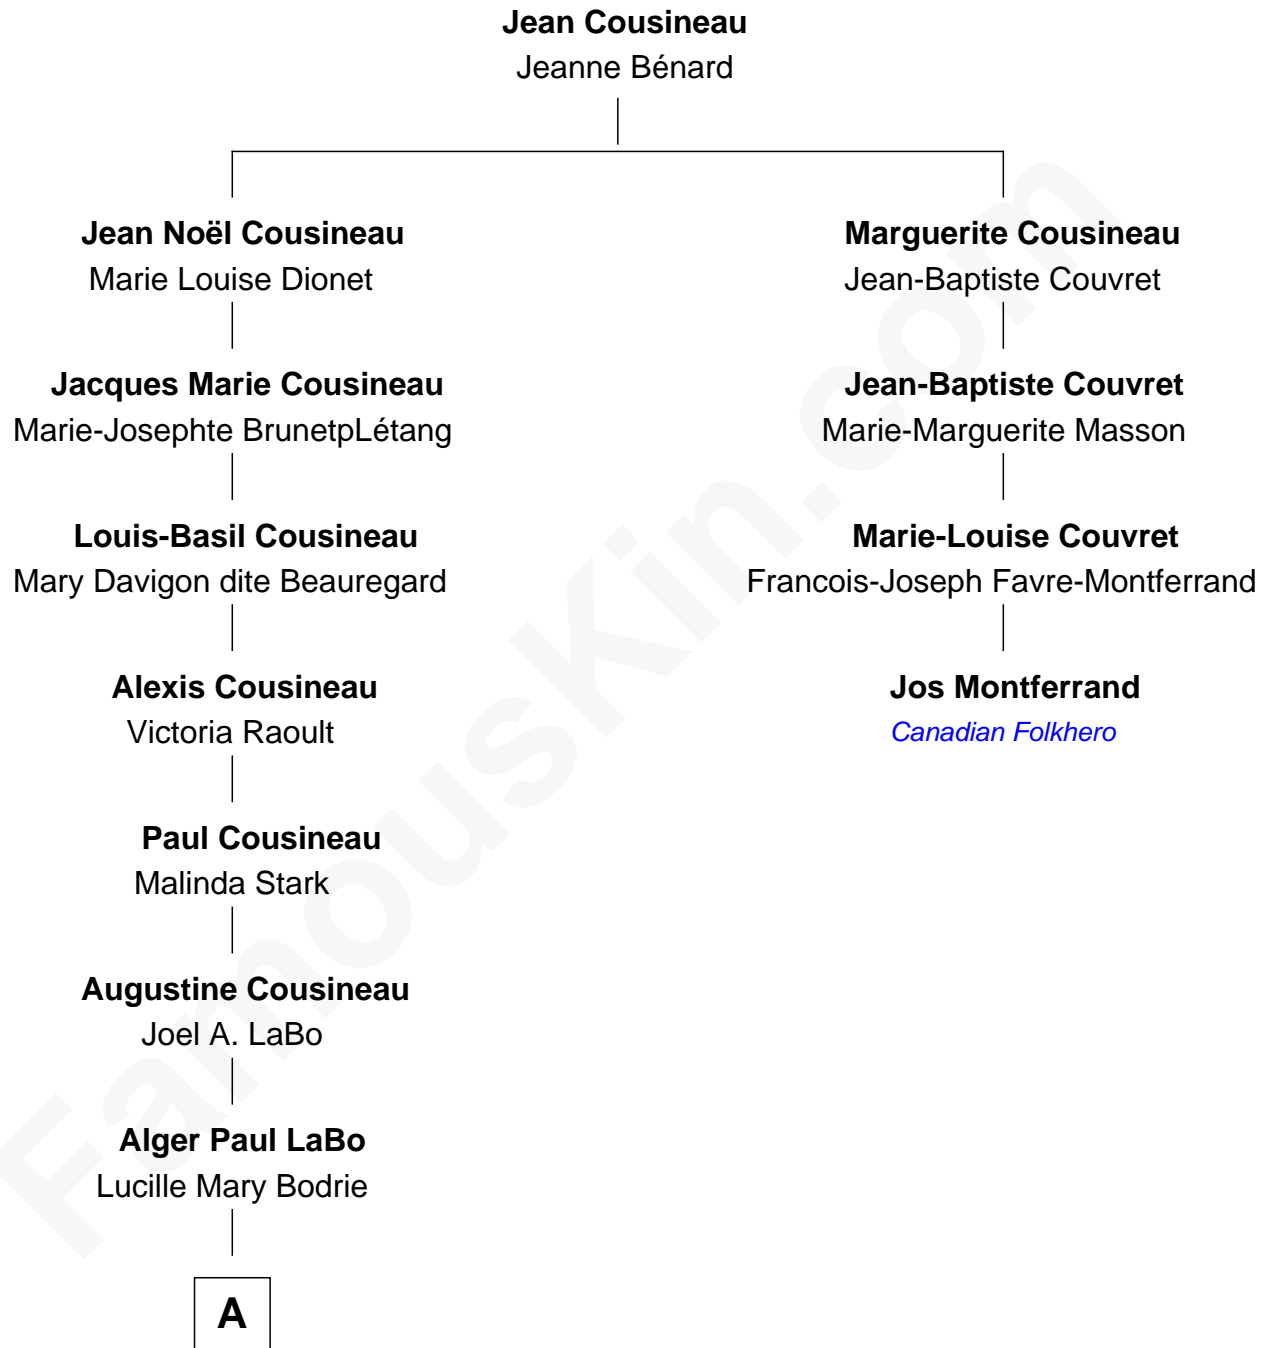

FamousKin.com Relationship Chart of

Dax Shepard

TV and Movie Actor

3rd cousin 6 times removed of

Jos Montferrand

Canadian Folkhero "Big Joe Mufferaw"

A

—
Joel Frederick LaBo

Madeline J. Bultinck

—
Laura LaBo

David Robert Shepard

—
Dax Shepard

TV and Movie Actor

FamousKin.com