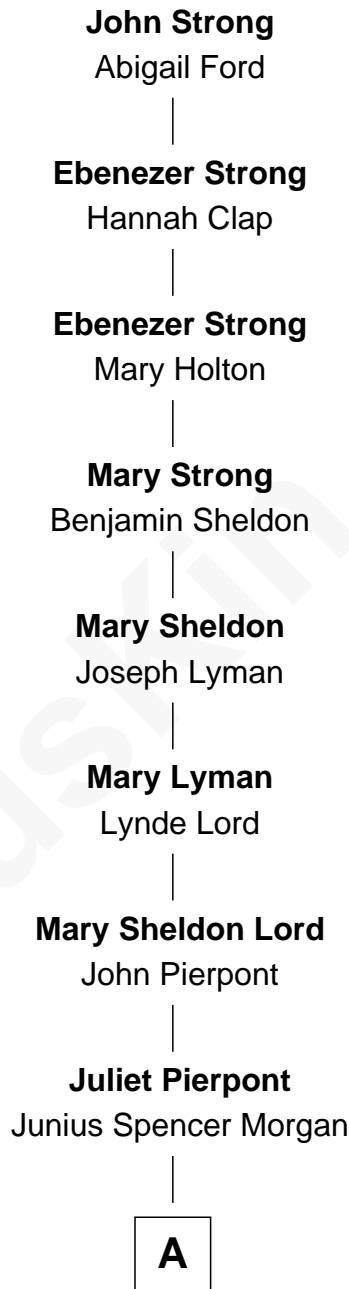

FamousKin.com Relationship Chart of

John Strong

(c1610 - 1699) Hopewell passenger 1635

9th Great-grandfather of

John Adams Morgan

1952 Olympic Sailing Gold Medalist

A

|
John Pierpont Morgan

Frances Louisa Tracy

|
John Pierpont Morgan

Jane Norton Grew

|
Henry Sturgis Morgan

Catherine Frances Lovering Adams

|
John Adams Morgan

Olympic Gold Medalist