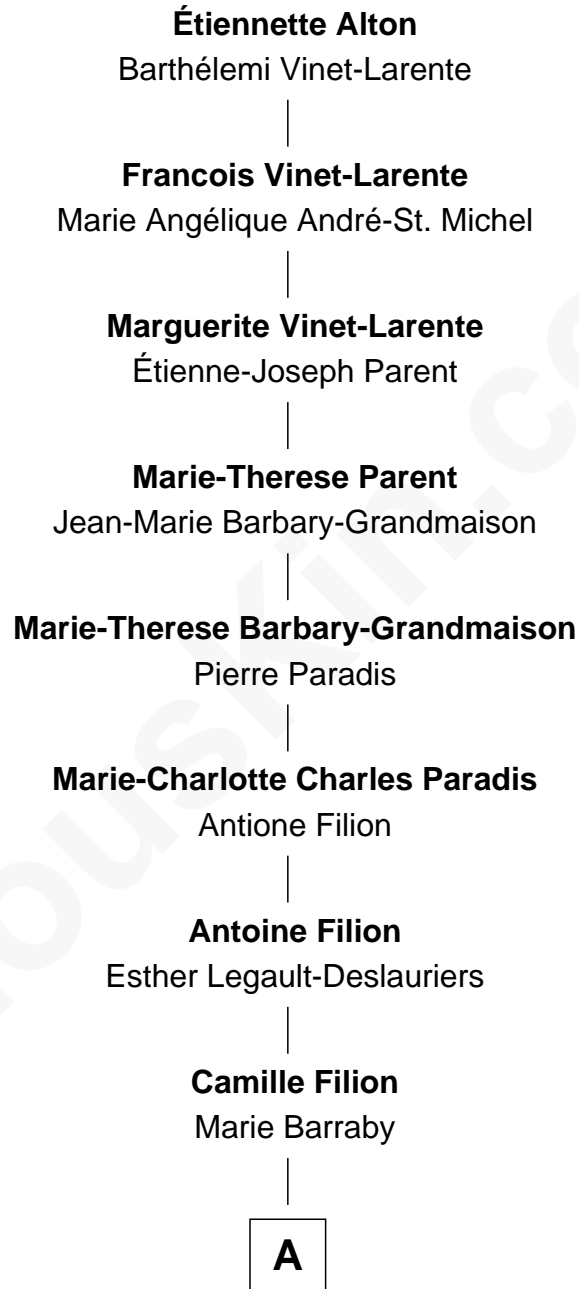

FamousKin.com
Relationship Chart of
Étiennette Alton
(1638 - 1722)

8th Great-grandmother of

Rikki Bates

Musician (Member of The Incredible Casuals)

A

—
Eugene Adelard Fillion
Helena Gertrude Willis

—
Private
Private

—
Rikki Bates
Musician (Drummer)

FamousKin.com