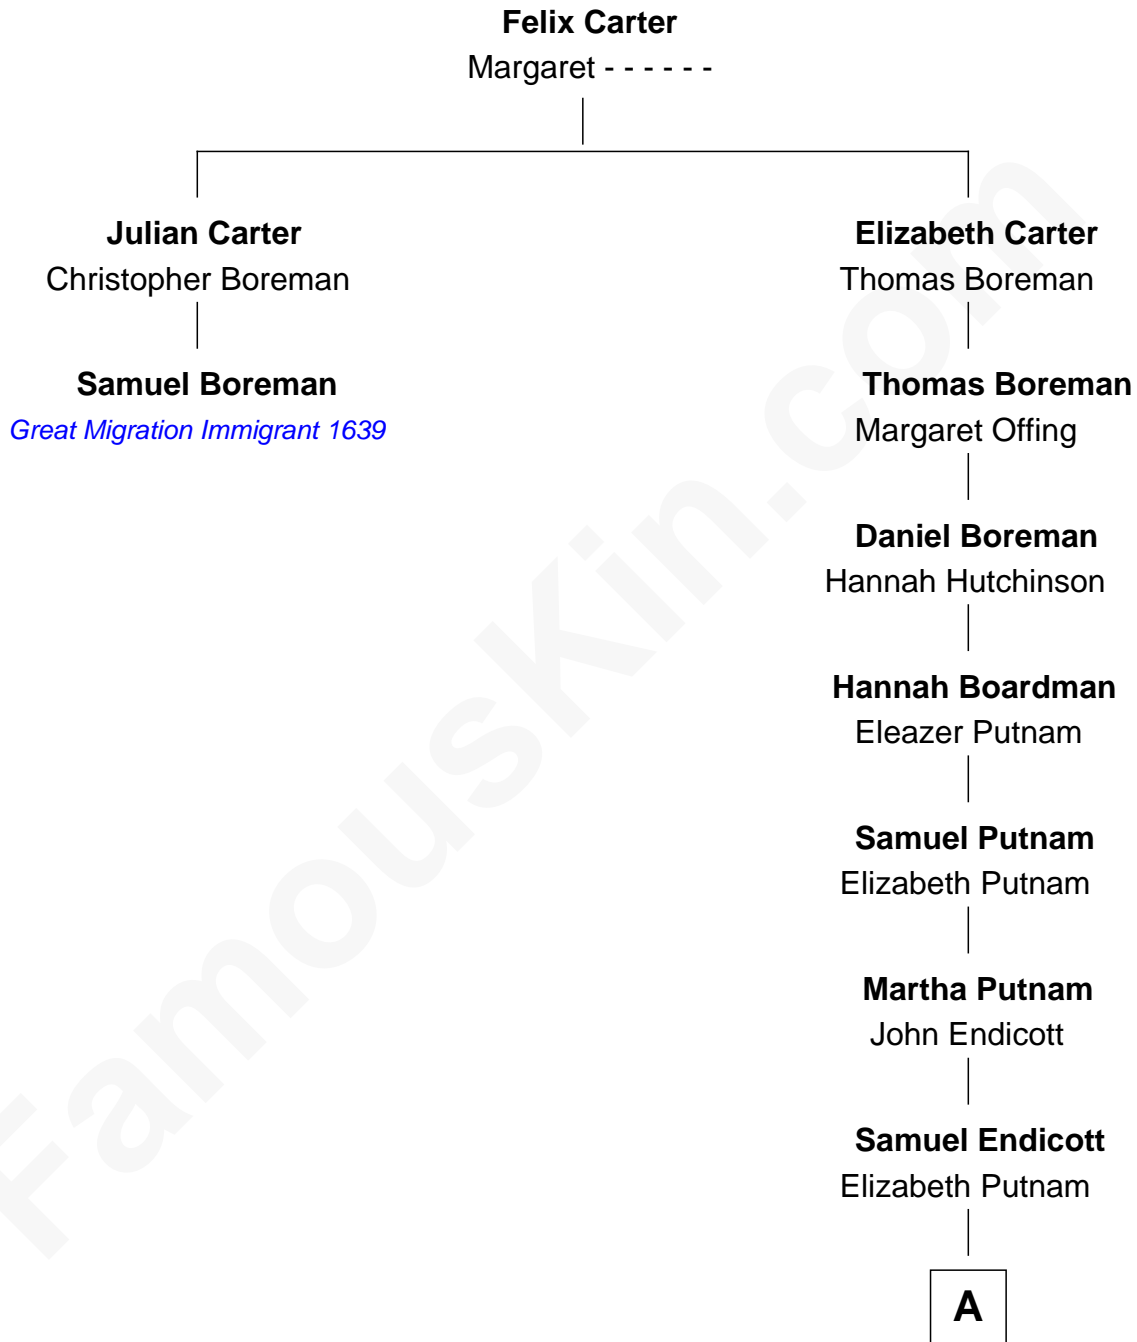

FamousKin.com
Relationship Chart of
Samuel Boreman

(c1615 - 1673) Great Migration Immigrant 1639

1st cousin 11 times removed of

Kyra Sedgwick

TV and Movie Actress

A

Martha Endicott

Francis Peabody

Samuel Endicott Peabody

Marianne Cabot Lee

Rev. Dr. Endicott Peabody

Fannie Peabody

Helen Peabody

Robert Minturn Sedgwick

Henry Dwight Sedgwick

Patricia Ann Rosenwald

Kyra Sedgwick

TV and Movie Actress