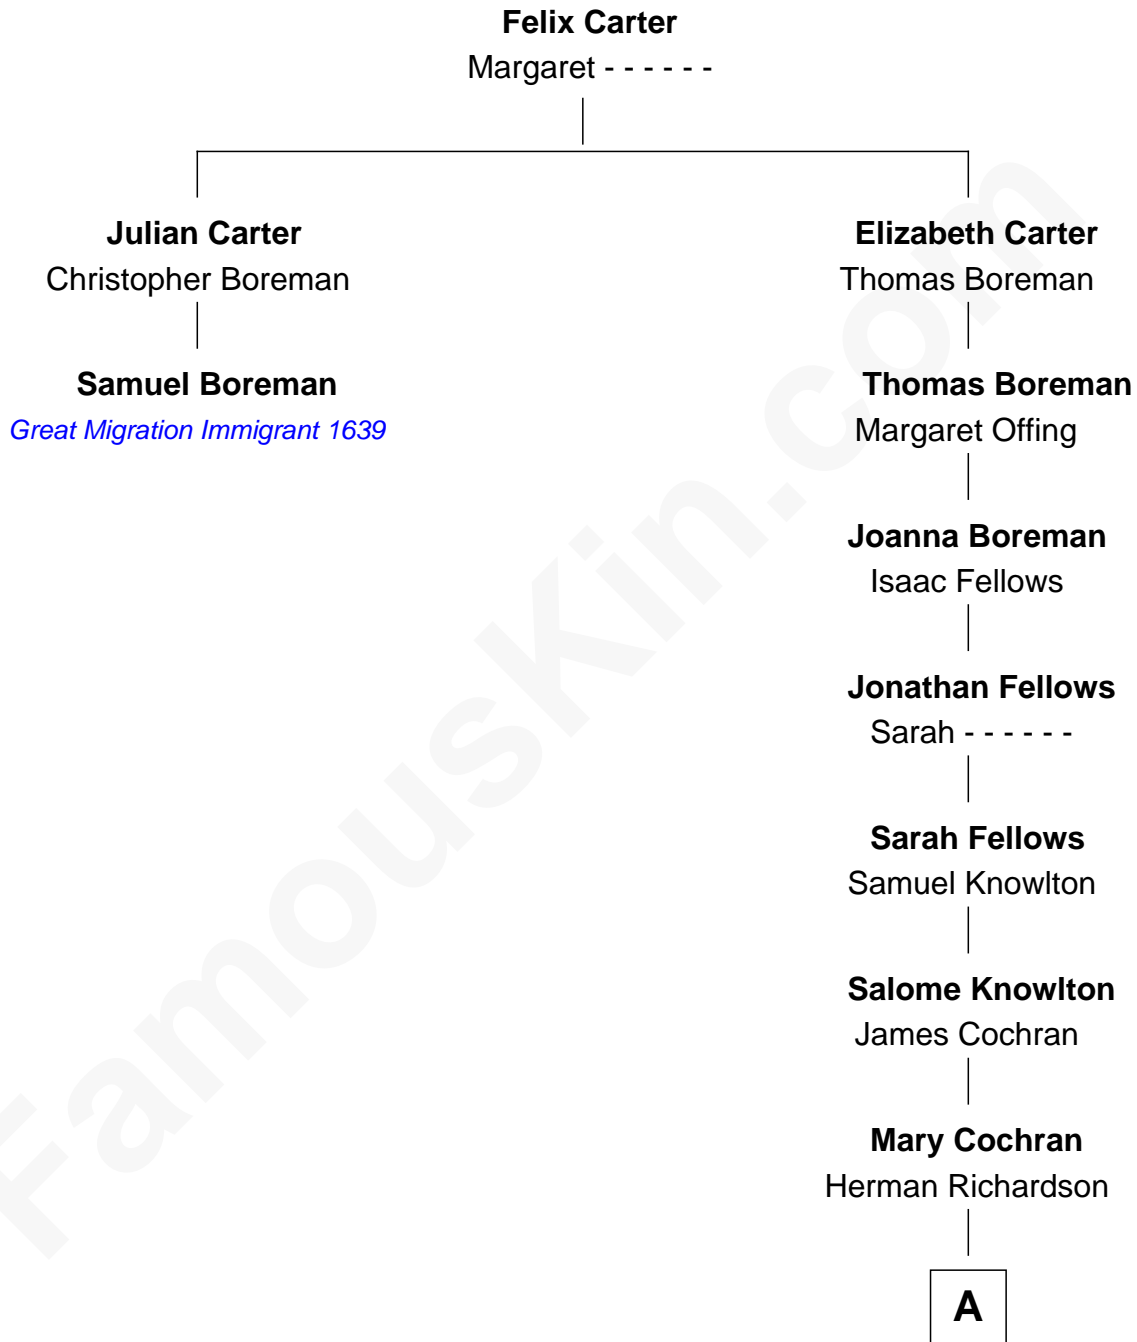

FamousKin.com

Relationship Chart of

Samuel Boreman

(c1615 - 1673) *Great Migration Immigrant 1639*

1st cousin 8 times removed of

Alice French

(aka Octave Thanet) *Novelist and Short Story Writer*

A

Mary Richardson

George French

George Henry French

Frances Wood Morton

Alice French

aka Octave Thanet

FamousKin.com