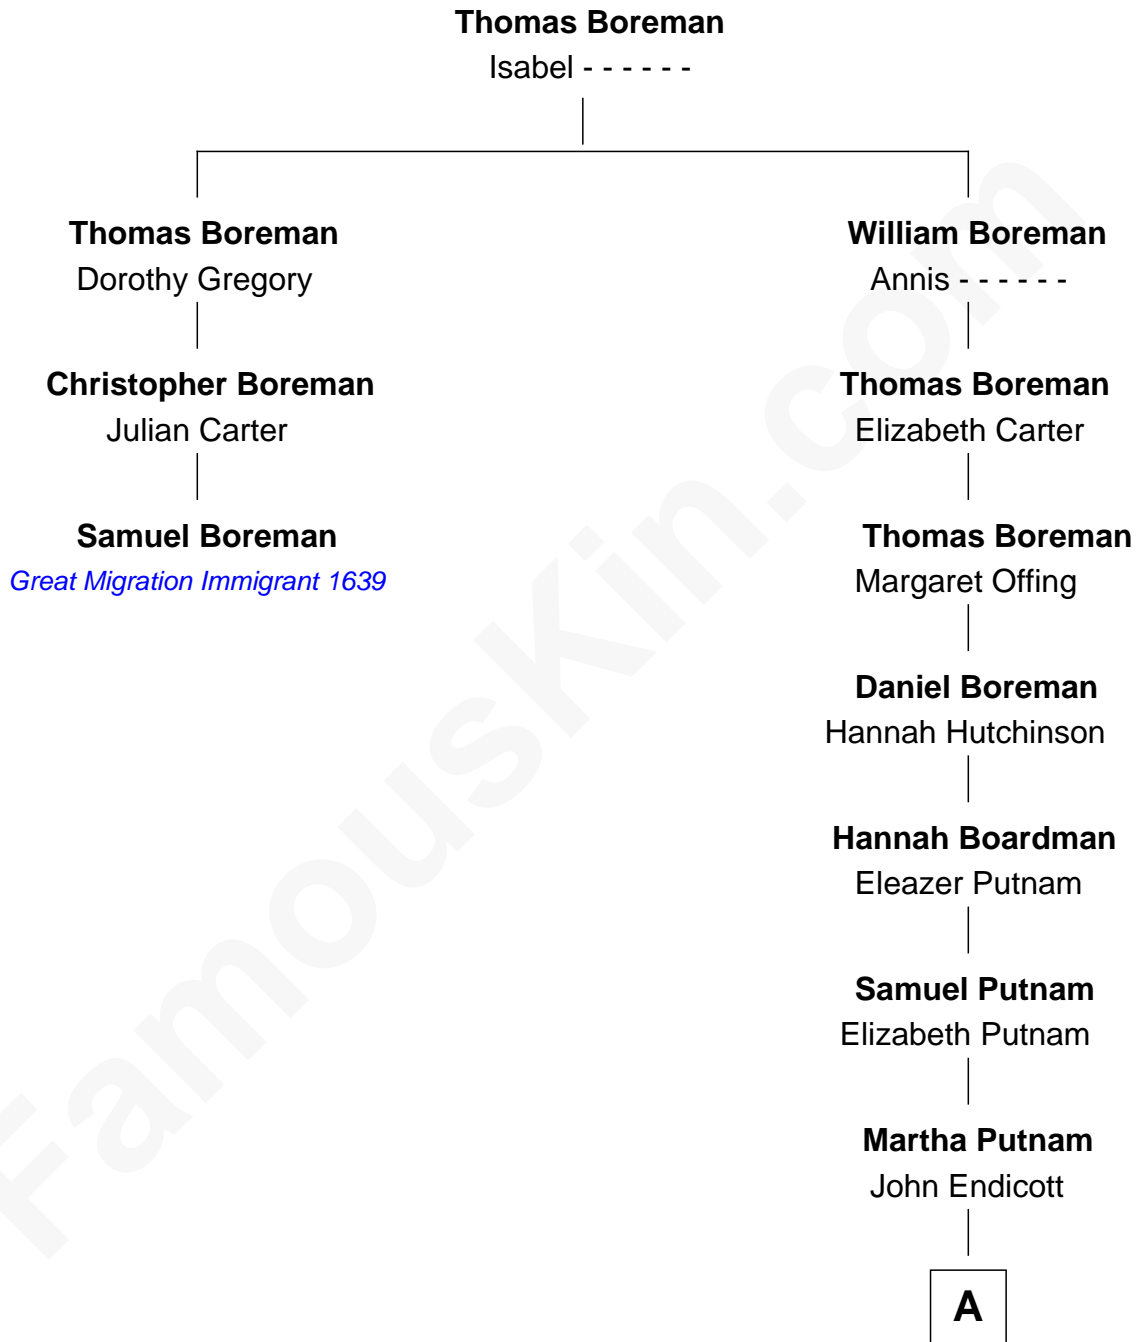

FamousKin.com

Relationship Chart of

Samuel Boreman

(c1615 - 1673) *Great Migration Immigrant 1639*

2nd cousin 7 times removed of

William Crowninshield Endicott

United States Secretary of War

A

—
Samuel Endicott
Elizabeth Putnam

—
William Putnam Endicott
Mary Crowninshield

—
William Crowninshield Endicott
U.S. Secretary of War

FamousKin.com