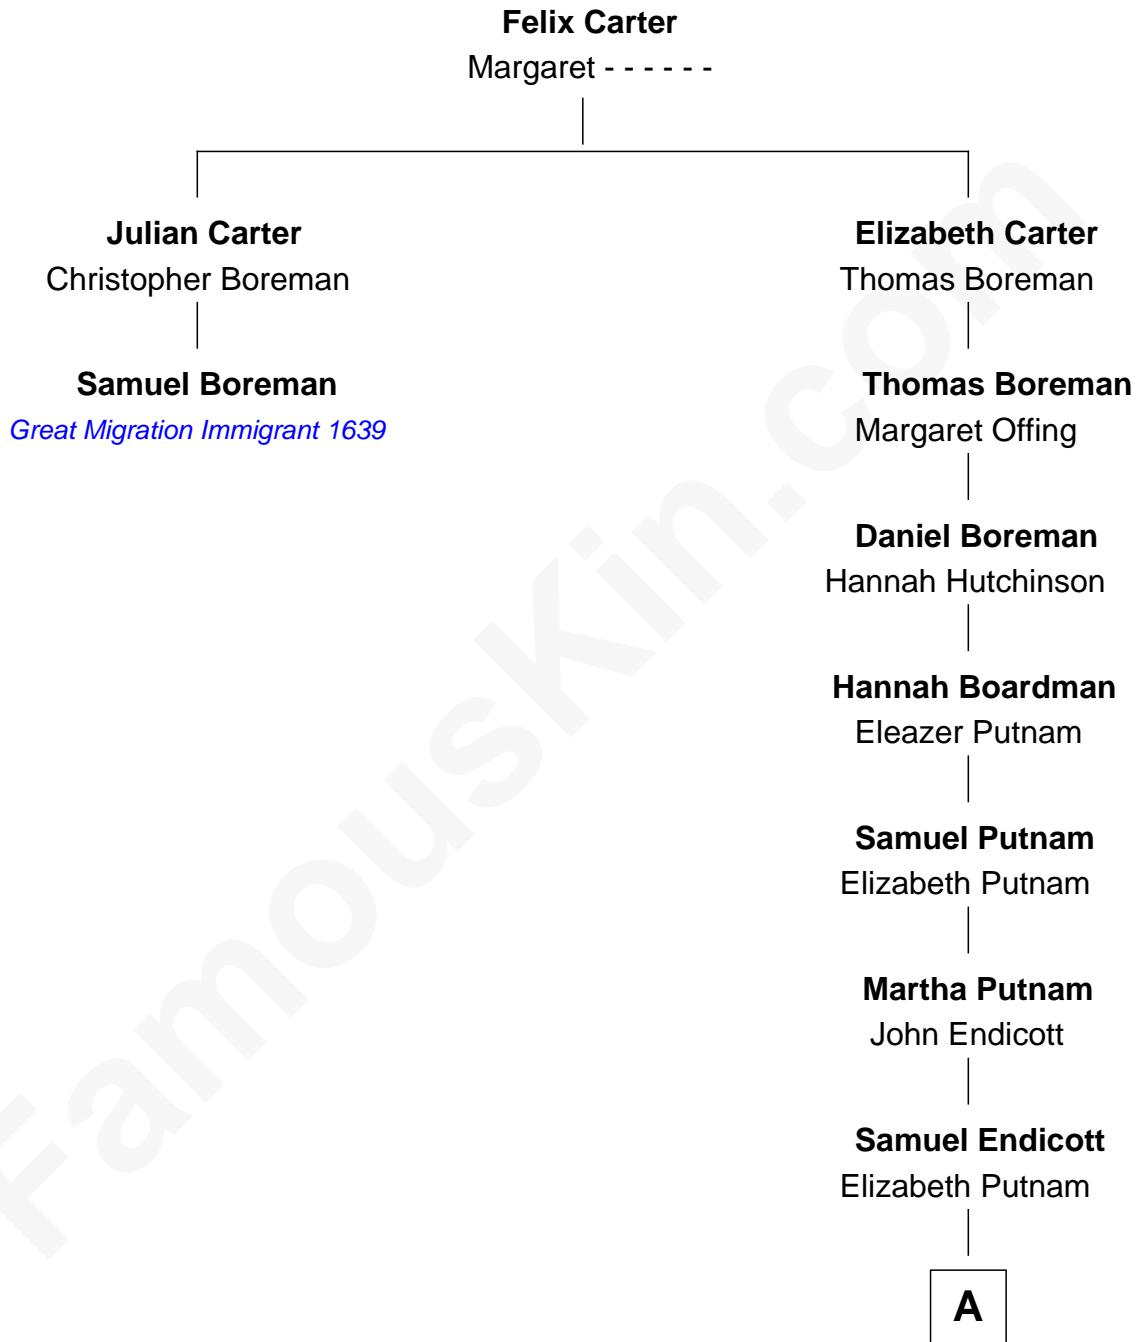

FamousKin.com
Relationship Chart of
Samuel Boreman

(c1615 - 1673) Great Migration Immigrant 1639

1st cousin 10 times removed of

Endicott Peabody

62nd Governor of Massachusetts

A

Martha Endicott

Francis Peabody

Samuel Endicott Peabody

Marianne Cabot Lee

Rev. Dr. Endicott Peabody

Fannie Peabody

Rt. Rev. Malcolm Endicott Peabody

Mary Elizabeth Parkman

Endicott Peabody

62nd Governor of Massachusetts