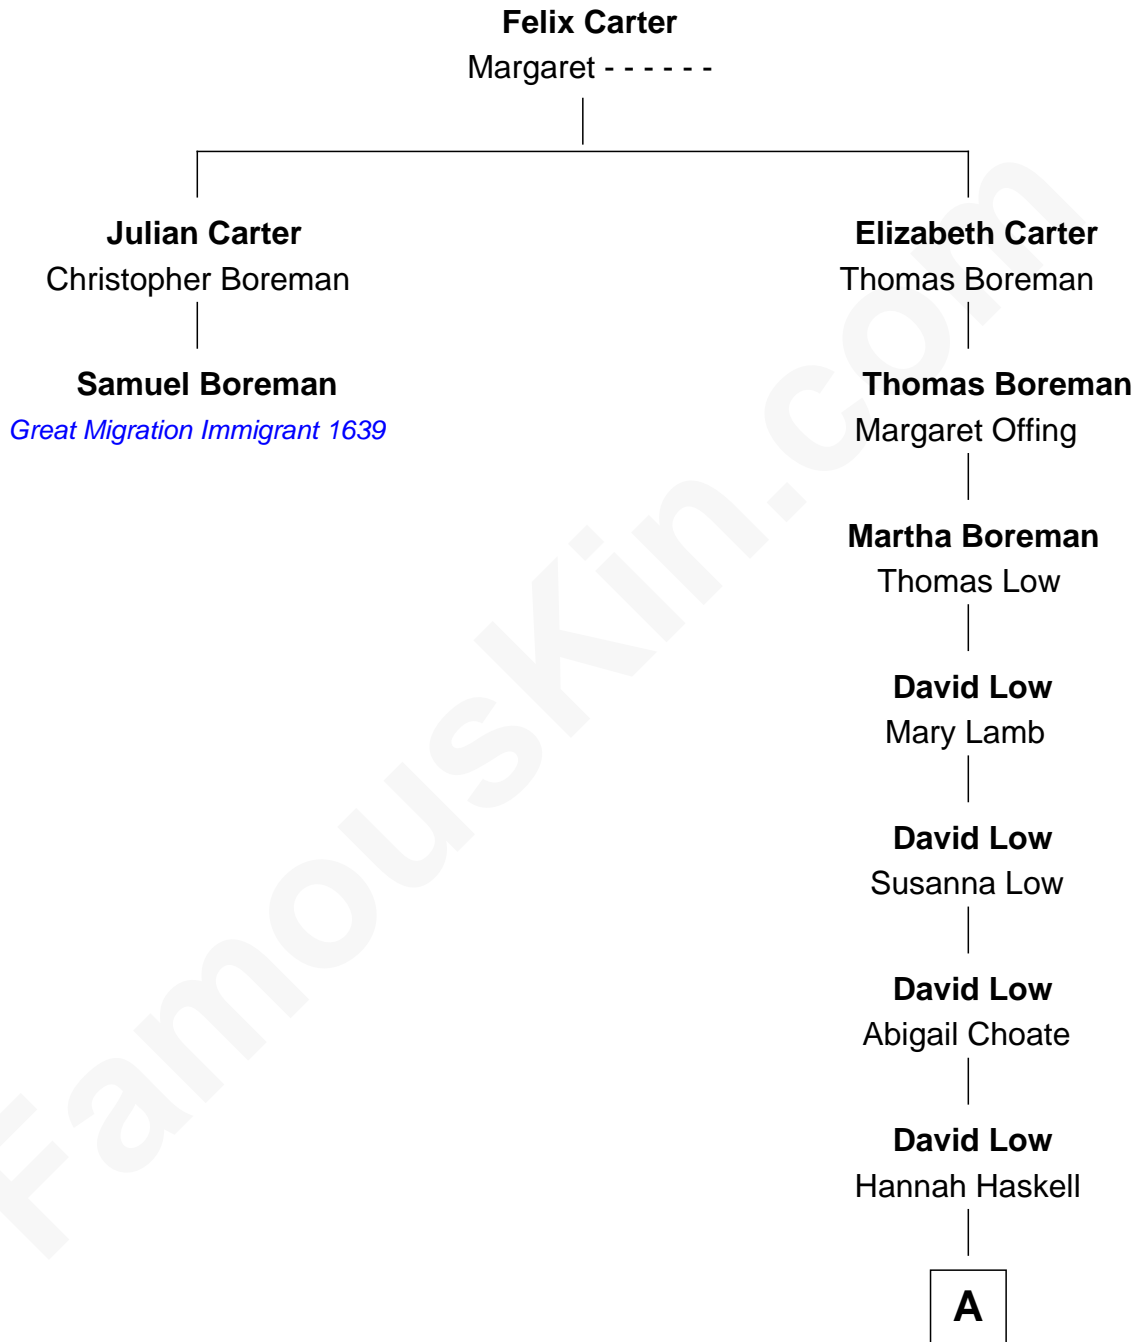

FamousKin.com

Relationship Chart of

Samuel Boreman

(c1615 - 1673) *Great Migration Immigrant 1639*

1st cousin 11 times removed of

Bill Weld

68th Governor of Massachusetts

A

—
Seth Low
Mary Porter

—
Harriet Low
John Babcock Hillard

—
Harriet Hillard
William Augustus White

—
Margaret Low White
Francis Minot Weld

—
David Weld
Mary Blake Nichols

—
Bill Weld
68th Governor of Massachusetts