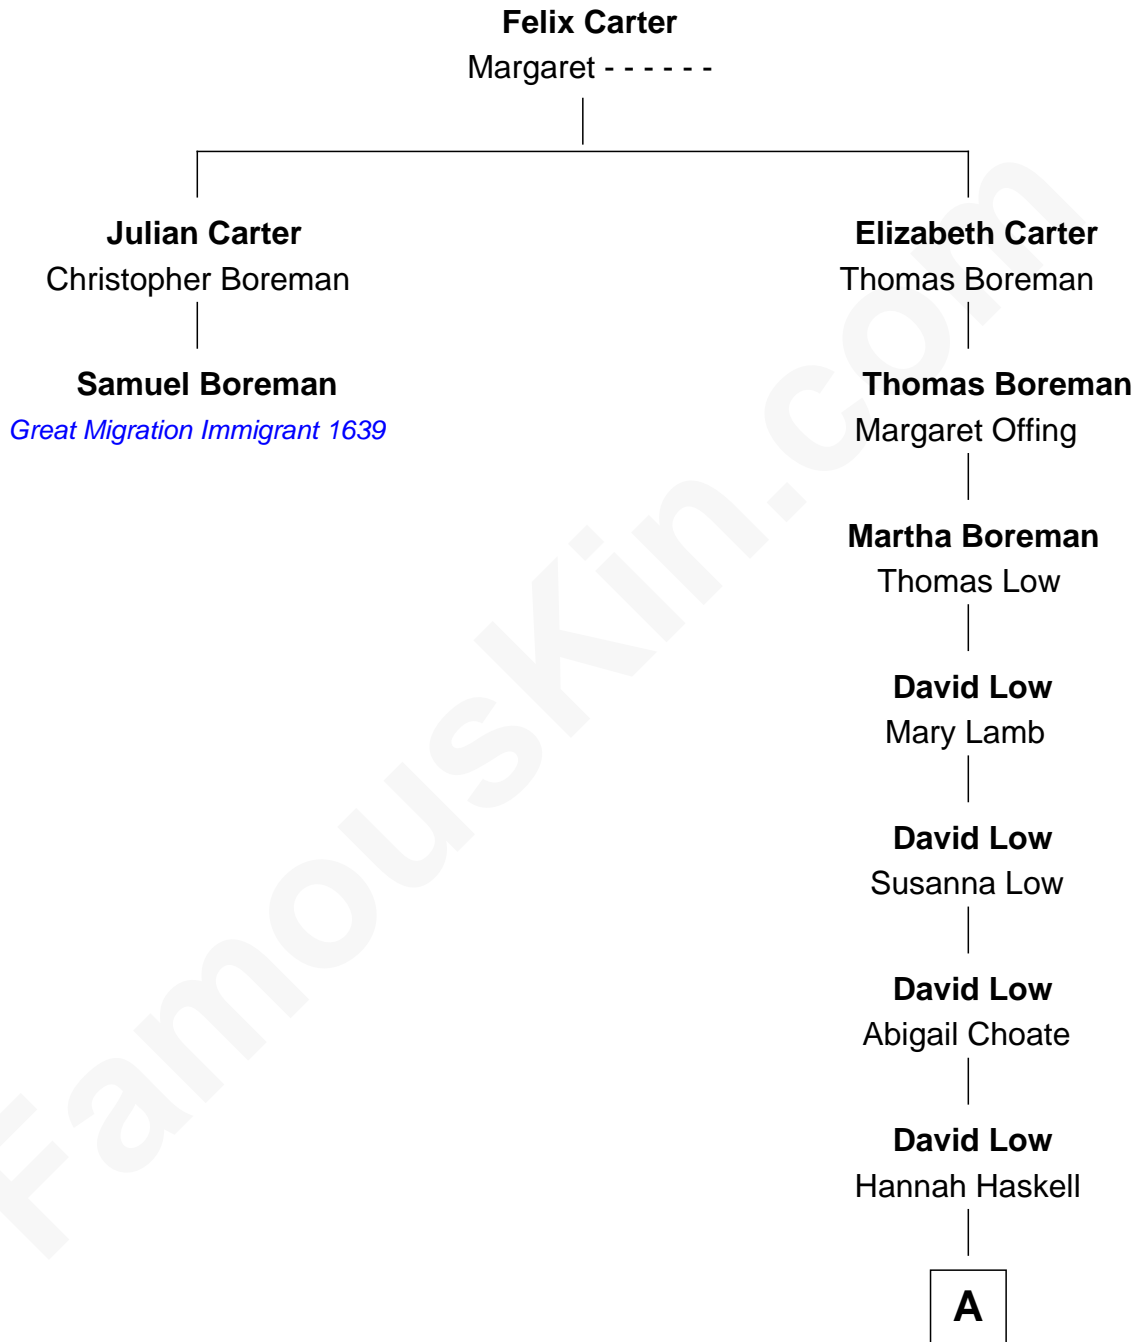

FamousKin.com
Relationship Chart of
Samuel Boreman

(c1615 - 1673) *Great Migration Immigrant 1639*

1st cousin 8 times removed of

Seth Low

Mayor of New York City President of Columbia University

A

—
Seth Low
Mary Porter

—
Abiel Abbot Low
Ellen Almira Dow

—
Seth Low
Mayor of New York City President of Columbia University

FamousKin.com