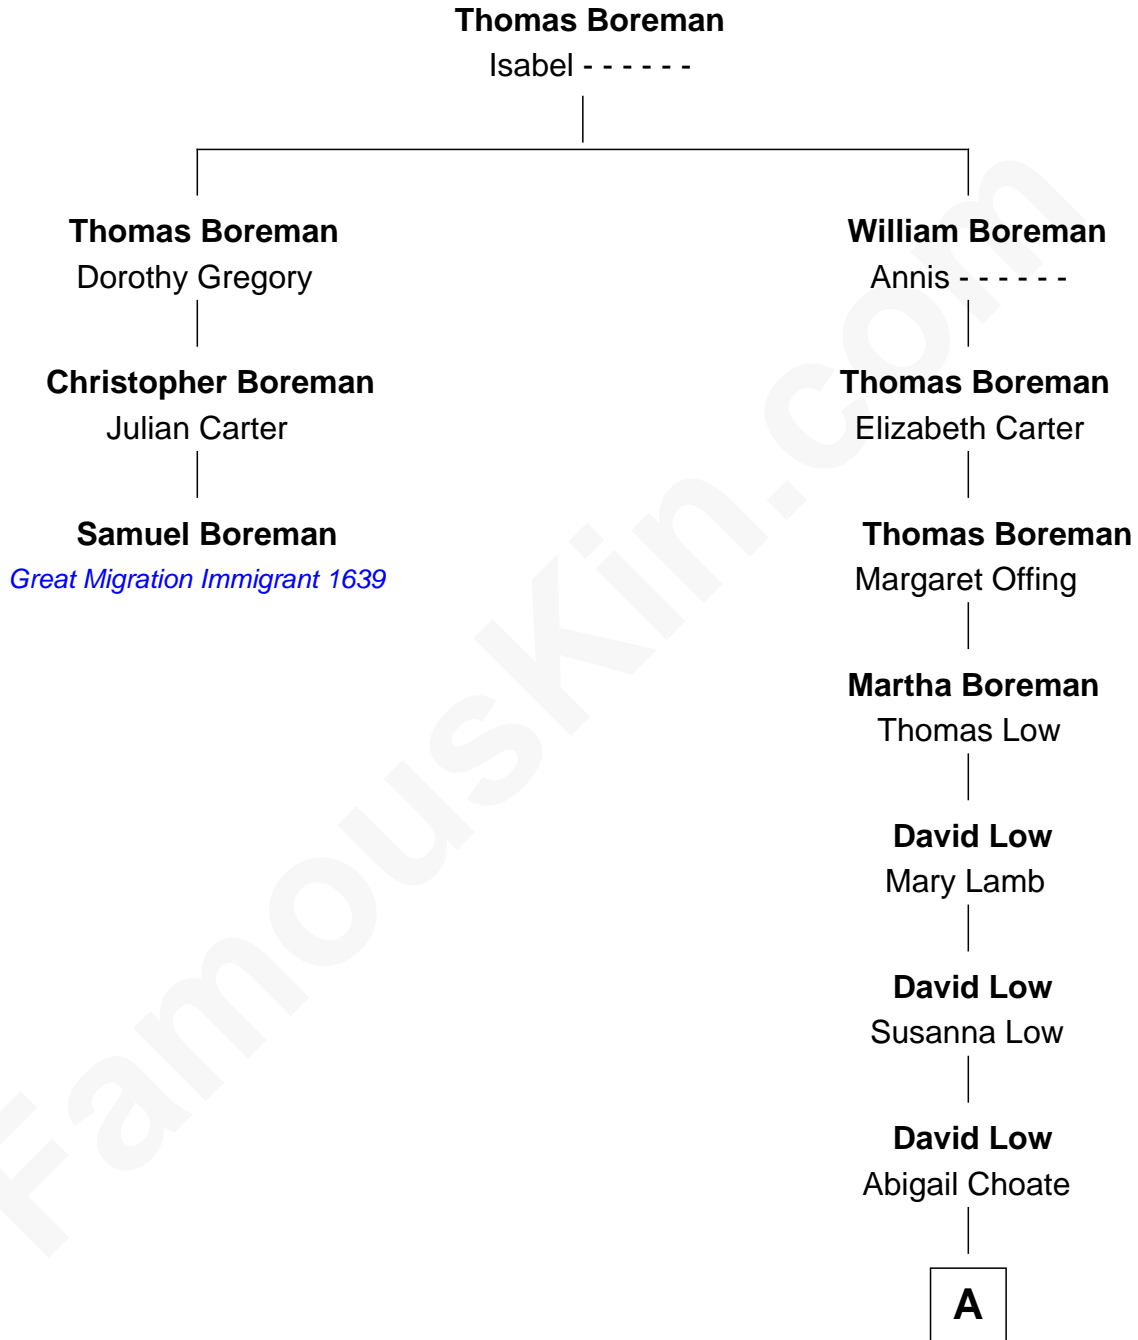

FamousKin.com

Relationship Chart of

Samuel Boreman

(c1615 - 1673) *Great Migration Immigrant 1639*

2nd cousin 8 times removed of

Seth Low

Mayor of New York City President of Columbia University

A

—
David Low
Hannah Haskell

—
Seth Low
Mary Porter

—
Abiel Abbot Low
Ellen Almira Dow

—
Seth Low

Mayor of New York City President of Columbia University

FamousKin.com