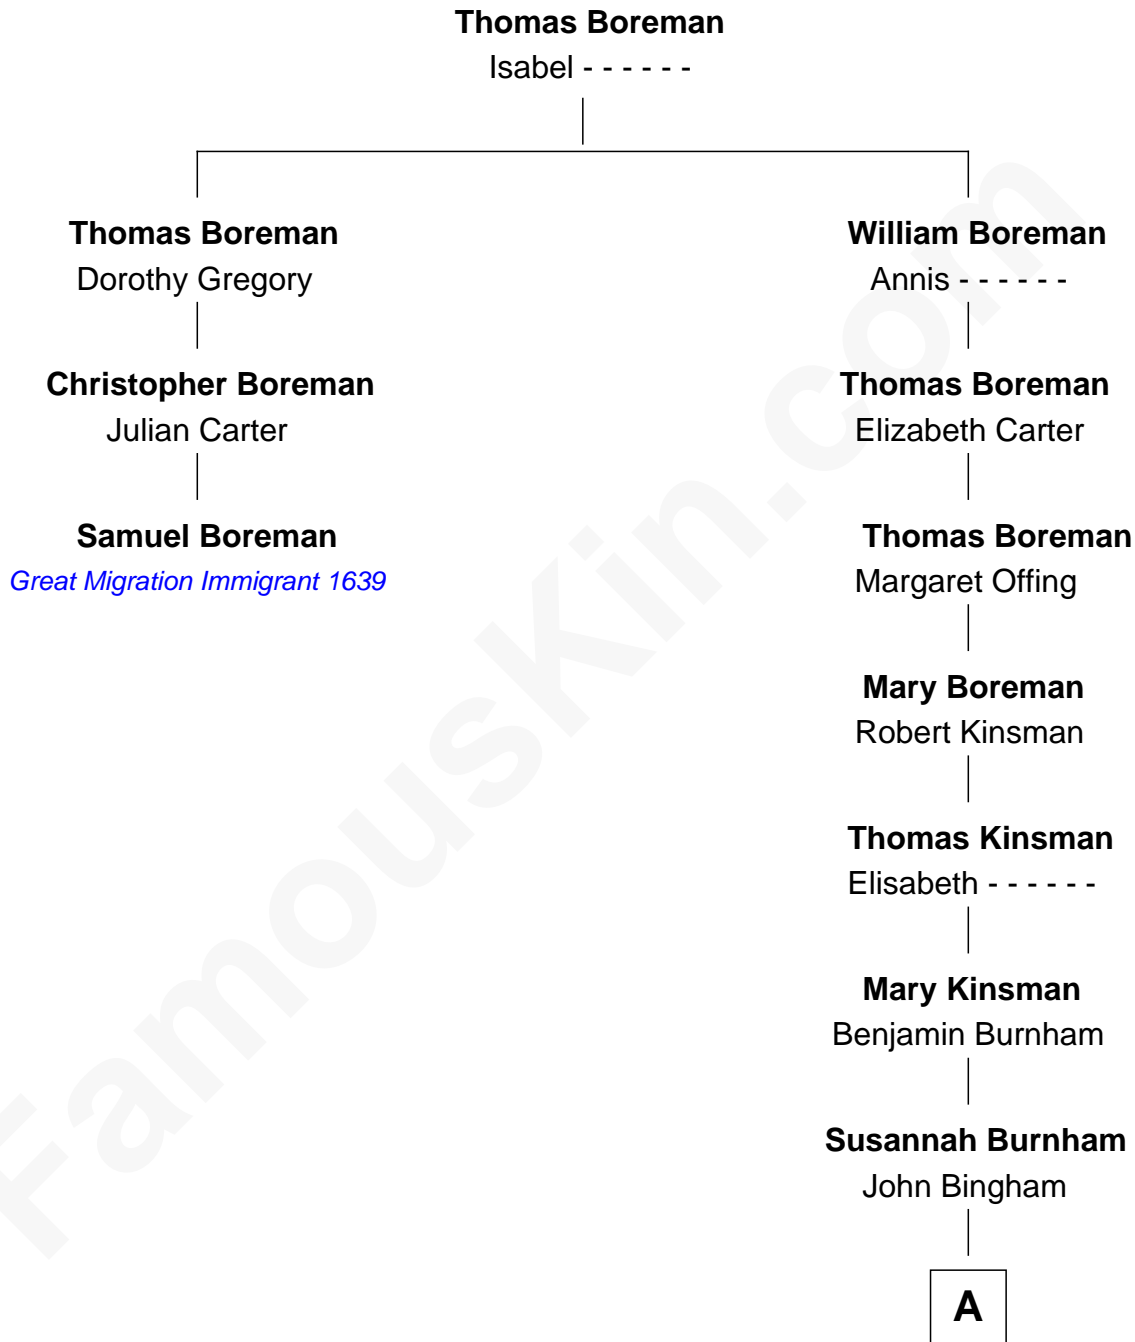

# FamousKin.com

## Relationship Chart of

### Samuel Boreman

(c1615 - 1673) *Great Migration Immigrant 1639*

2nd cousin 9 times removed of

**Thomas Edmund Dewey**  
47th Governor of New York

**A**

—  
**Asa Bingham**

Hannah Lord

—  
**Lemuel Bingham**