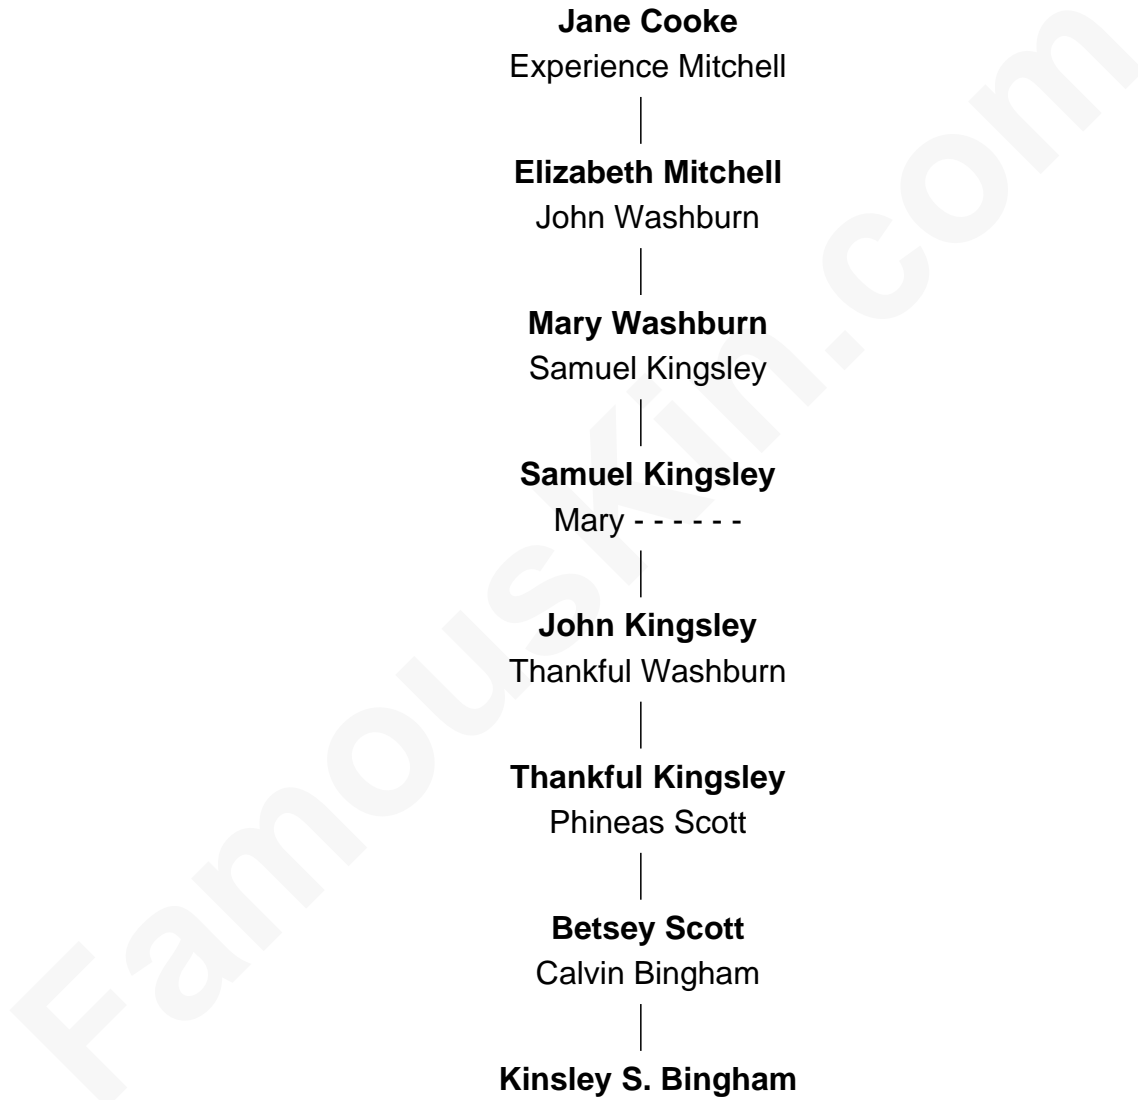

MAYFLOWER

FamousKin.com Relationship Chart of

Francis Cooke

(c1583 - 1663) Mayflower passenger 1620

6th Great-grandfather of

Kinsley S. Bingham

11th Governor of Michigan

Francis Cooke

Hester le Mahieu

Jane Cooke

Experience Mitchell

Elizabeth Mitchell

John Washburn

Mary Washburn

Samuel Kingsley

Samuel Kingsley

Mary - - - - -

John Kingsley

Thankful Washburn

Thankful Kingsley

Phineas Scott

Betsey Scott

Calvin Bingham

Kinsley S. Bingham

11th Governor of Michigan

Kinsley S. Bingham photo by [Joshua Adam Risner](#) (CC BY-SA 4.0)