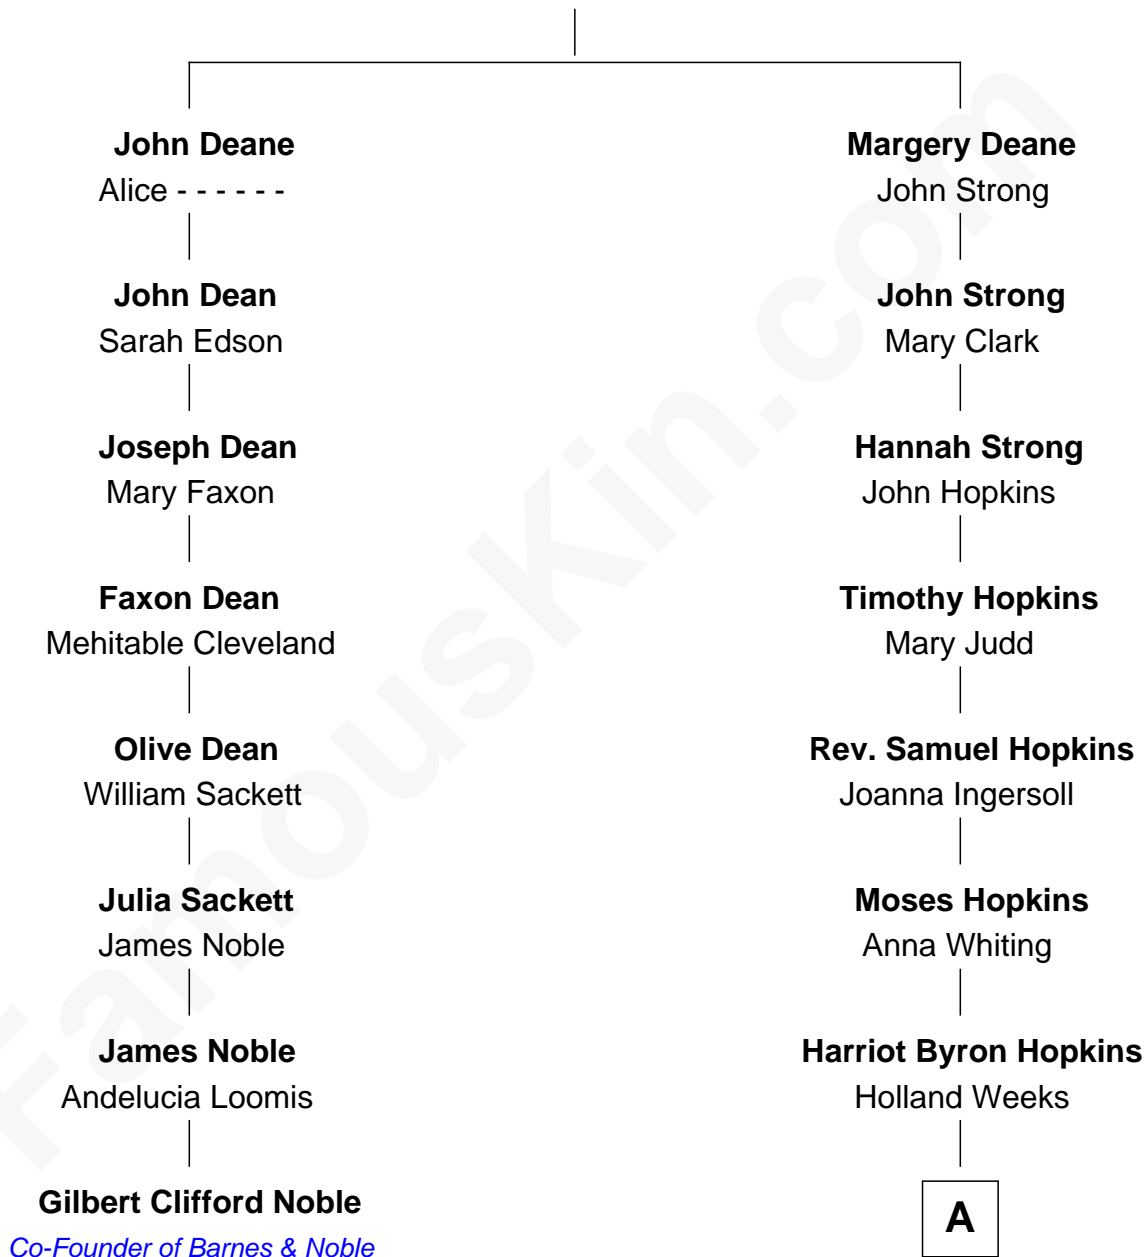

# FamousKin.com Relationship Chart of

**Gilbert Clifford Noble**

*Co-Founder of Barnes & Noble*

7th cousin 1 time removed of

**Daniel Burnham**

*World's Columbian Expo Architect*

**William Deane**

**A**

Elizabeth Keith Weeks

Edwin Arnold Burnham

**Daniel Burnham**

*Chicago Architect*

FamousKin.com