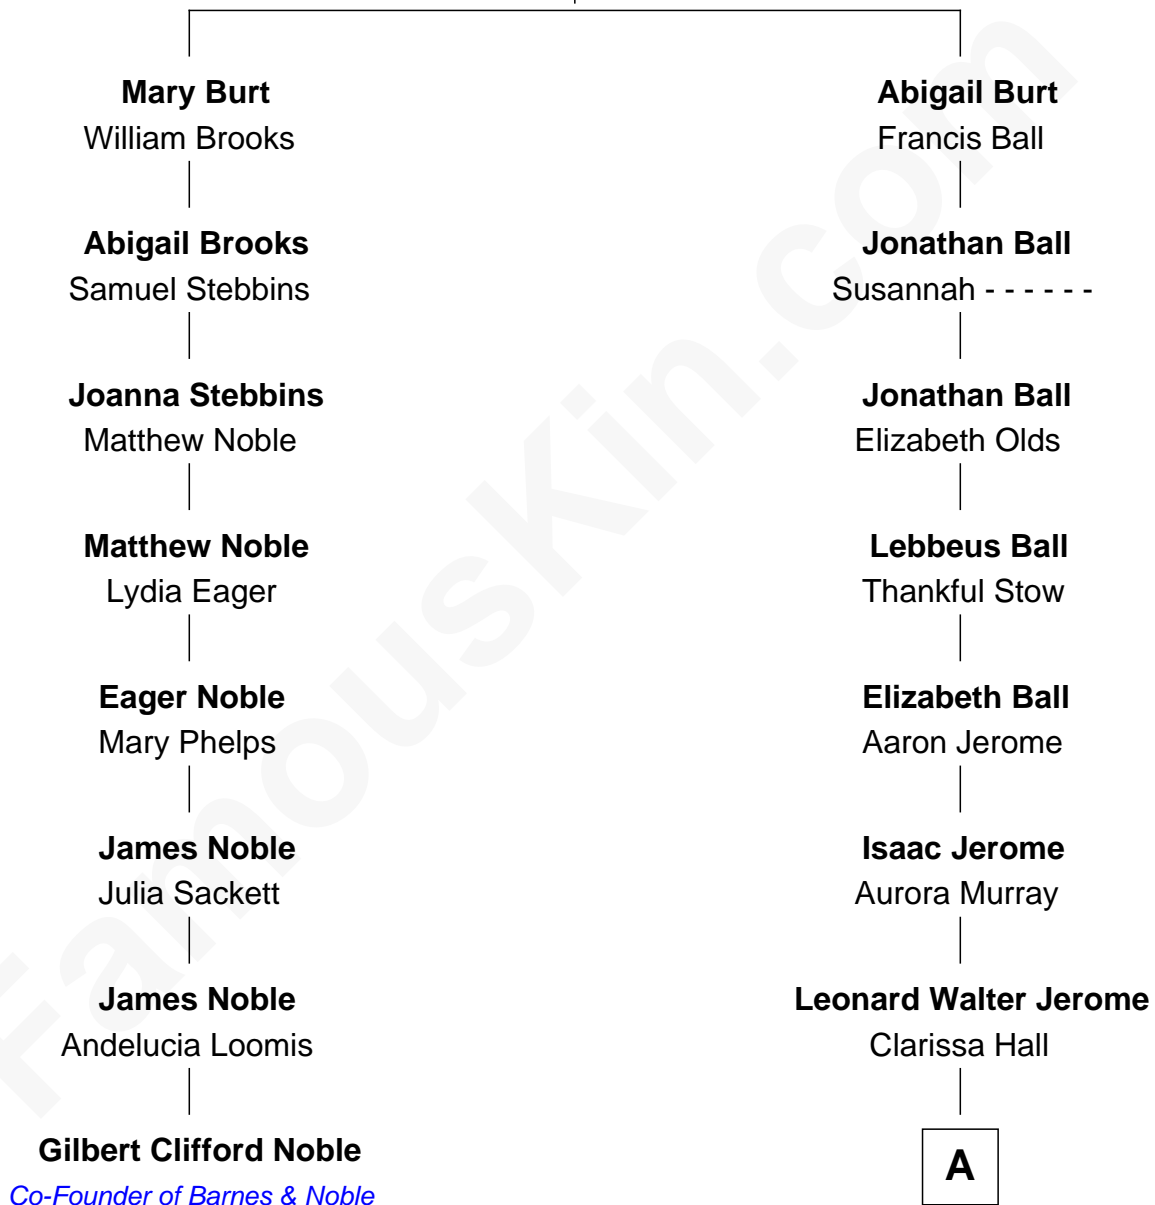

FamousKin.com Relationship Chart of

Gilbert Clifford Noble

Co-Founder of Barnes & Noble

7th cousin 1 time removed of

Sir Winston Churchill

Prime Minister of the United Kingdom

Henry Burt
Eulalia Marche

A

—
Jeanette Jerome

Randolph Henry Spencer-Churchill

—
Sir Winston Churchill

Prime Minister of the United Kingdom

FamousKin.com