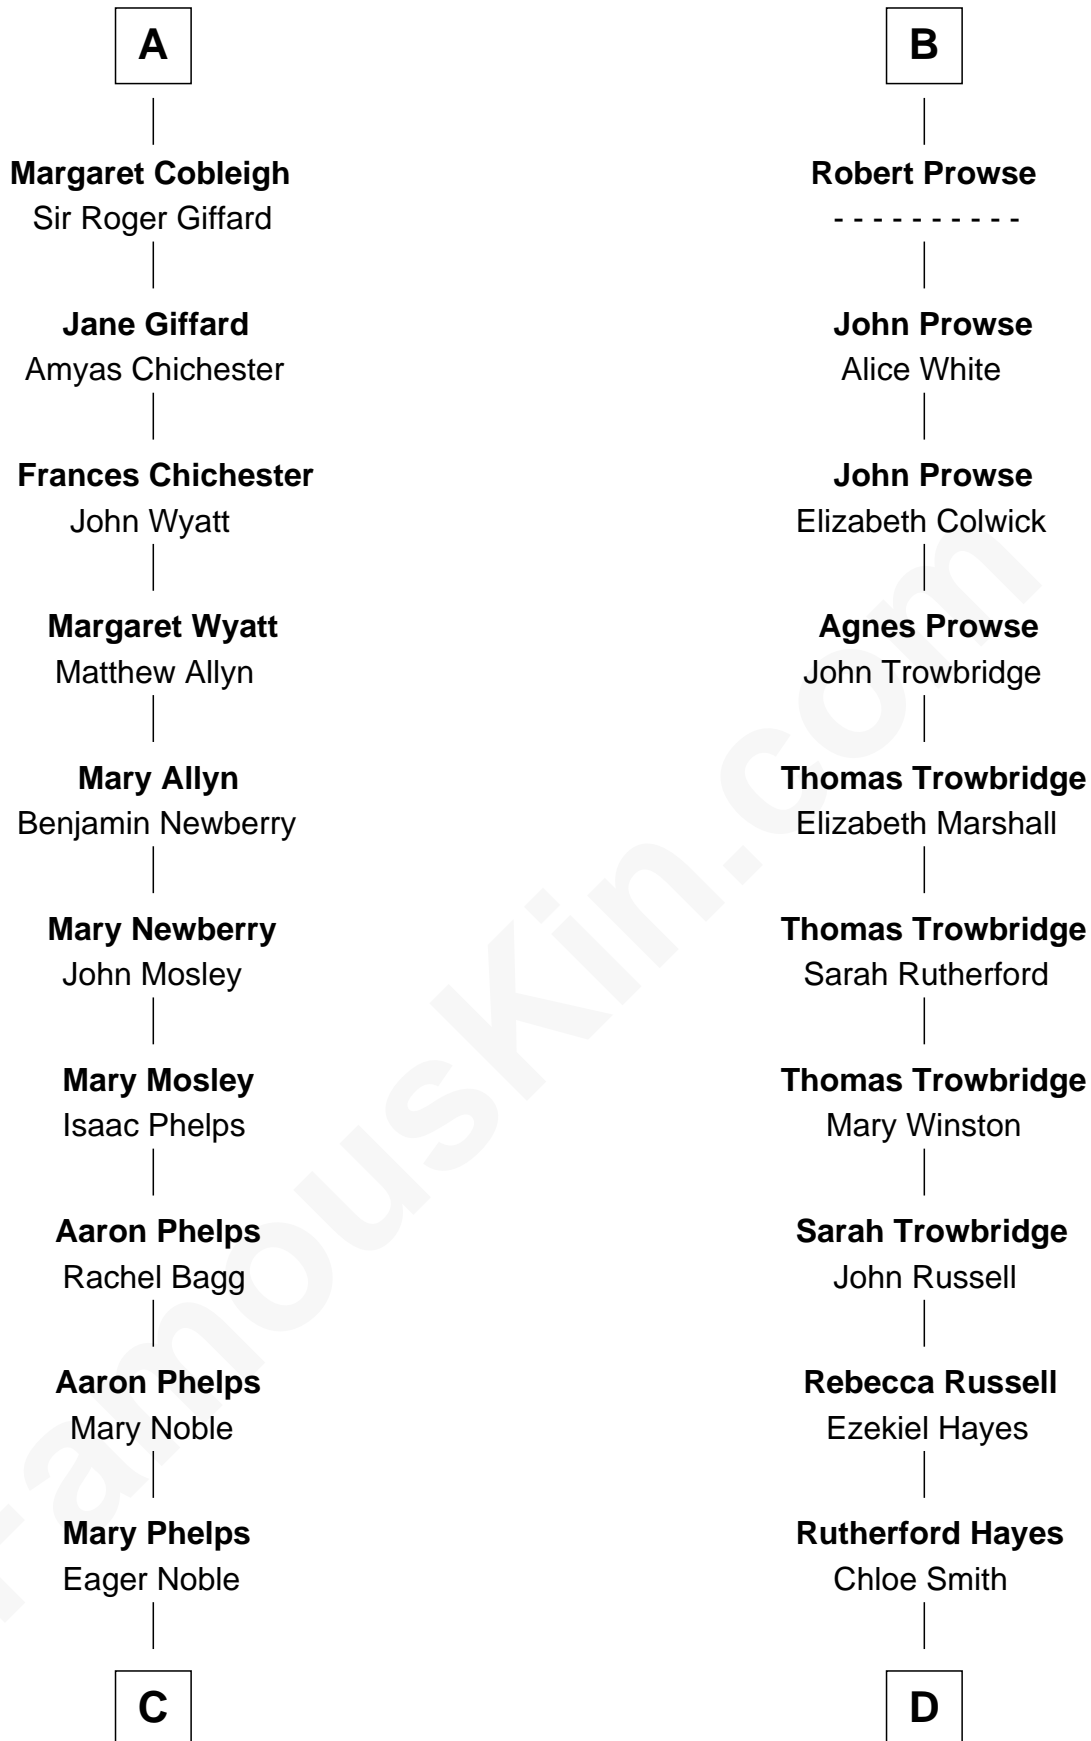

# FamousKin.com Relationship Chart of

**Gilbert Clifford Noble**

*Co-Founder of Barnes & Noble*

18th cousin 1 time removed of

**Rutherford B. Hayes**

*19th U.S. President*

**Sir Humphrey de Beauchamp**

Sibyl Oliver

**C**

**James Noble**  
Julia Sackett

**James Noble**  
Andelucia Loomis

**Gilbert Clifford Noble**  
*Co-Founder of Barnes & Noble*

**D**

**Rutherford Hayes**  
Sophia Birchard

**Rutherford B. Hayes**  
*19th U.S. President*