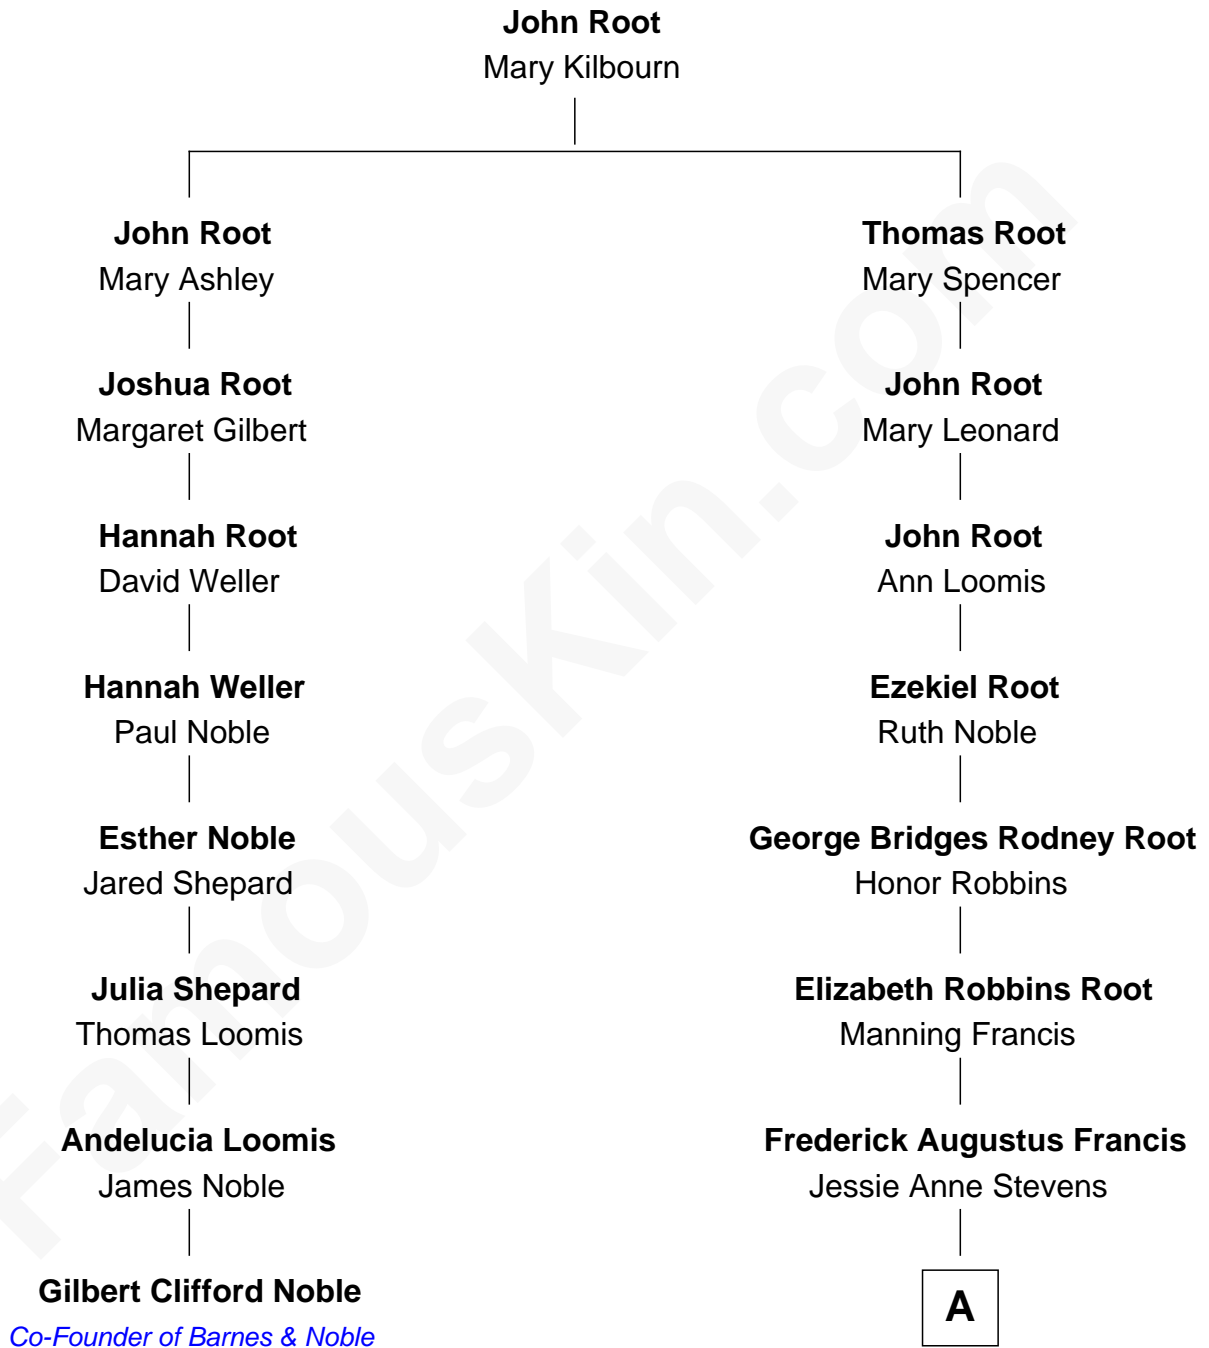

FamousKin.com

Relationship Chart of Gilbert Clifford Noble

Co-Founder of Barnes & Noble

7th cousin 2 times removed of

Nancy (Davis) Reagan

First Lady of President Ronald Reagan

A

Anne Ayers Francis
John Newell Robbins

Kenneth Seymour Robbins
Edith Prescott Lockett

Nancy (Davis) Reagan
First Lady of Ronald Reagan

FamousKin.com