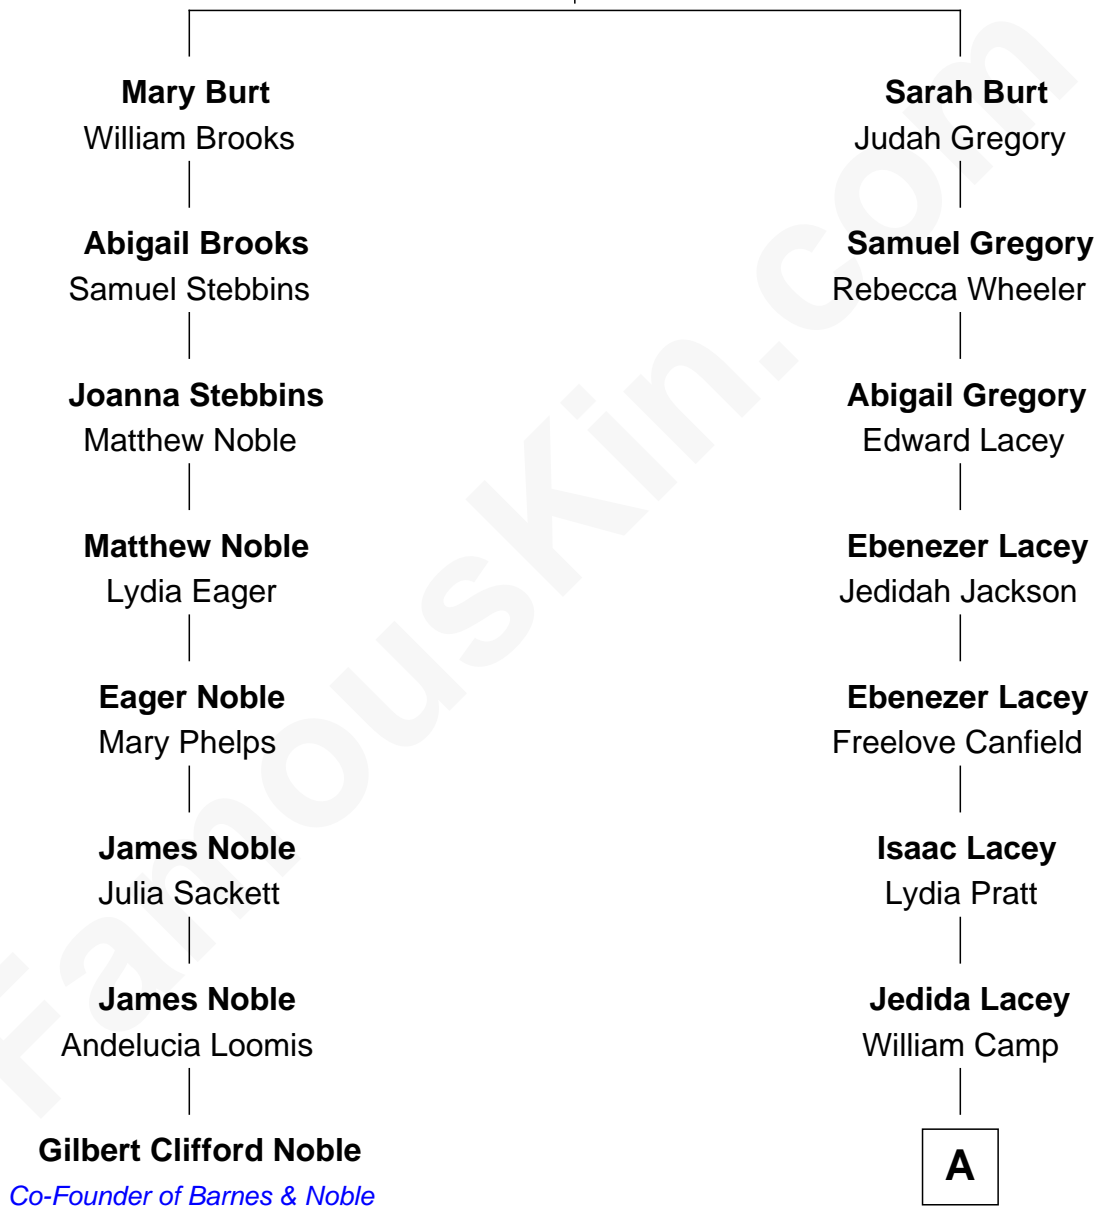

FamousKin.com Relationship Chart of

Gilbert Clifford Noble

Co-Founder of Barnes & Noble

7th cousin 6 times removed of

Sydney Biddle Barrows

Mayflower Madam

Henry Burt
Eulalia Marche

A

Anna Camp

Treat Bosworth

Emma Arabella Bosworth

Lorenzo Ackley

Helen Eva Ackley

William Gildersleeve Parke

Elizabeth Parke

Percy Ballantine

John Boyd Ballantine

Anne L. Crawford

Jeannette Ballantine

Donald Byers Barrows

Sydney Biddle Barrows

Mayflower Madam