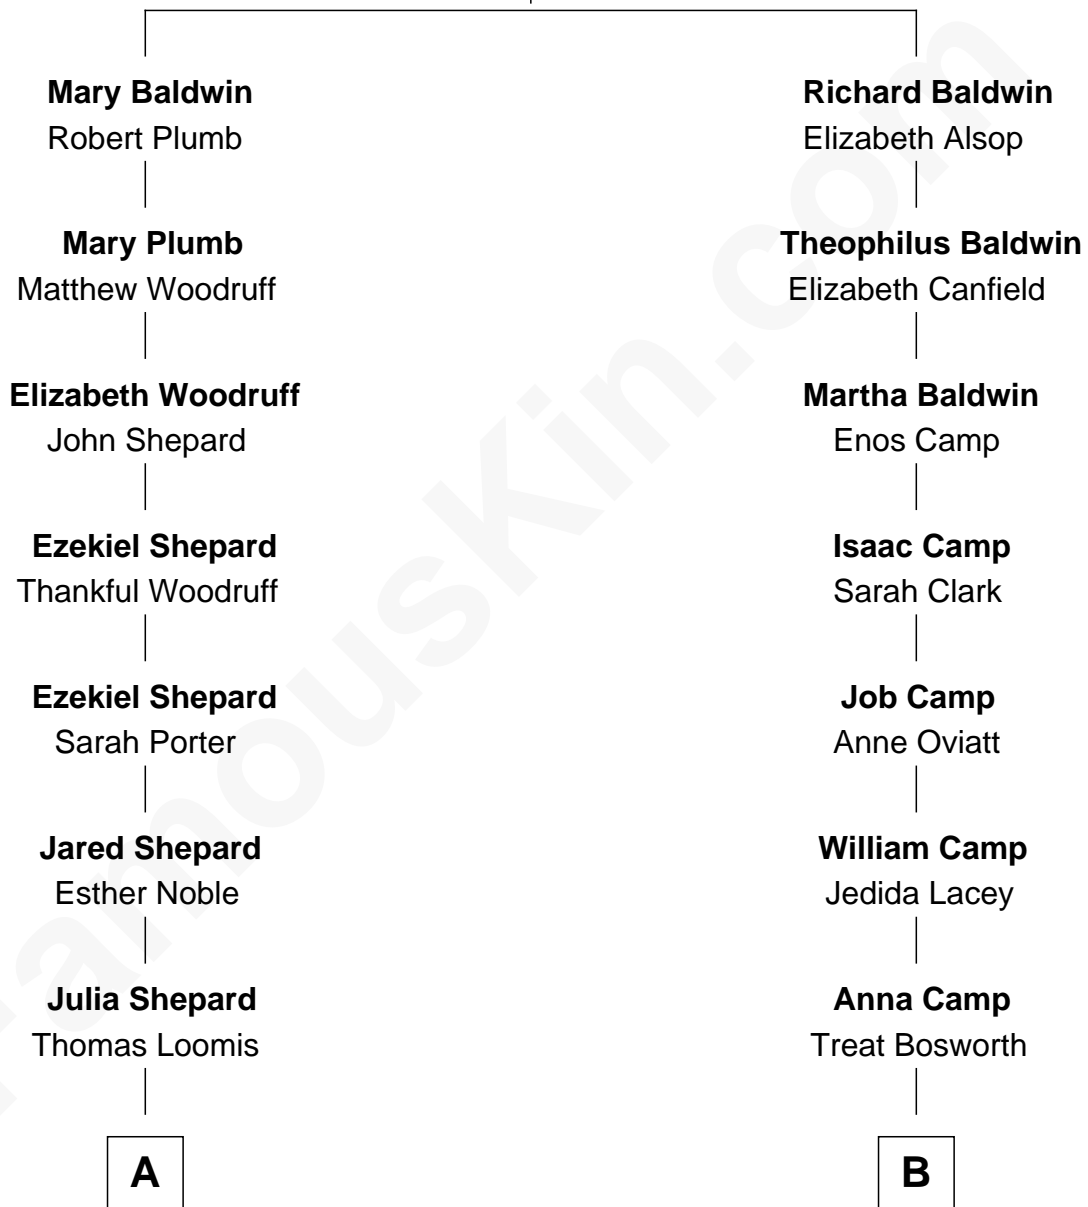

FamousKin.com Relationship Chart of

Gilbert Clifford Noble

Co-Founder of Barnes & Noble

8th cousin 4 times removed of

Sydney Biddle Barrows

Mayflower Madam

Sylvester Baldwin

Sarah Bryan

A

Andelucia Loomis

James Noble

Gilbert Clifford Noble

Co-Founder of Barnes & Noble

B

Emma Arabella Bosworth

Lorenzo Ackley

Helen Eva Ackley

William Gildersleeve Parke

Elizabeth Parke

Percy Ballantine

John Boyd Ballantine

Anne L. Crawford

Jeannette Ballantine

Donald Byers Barrows

Sydney Biddle Barrows

Mayflower Madam