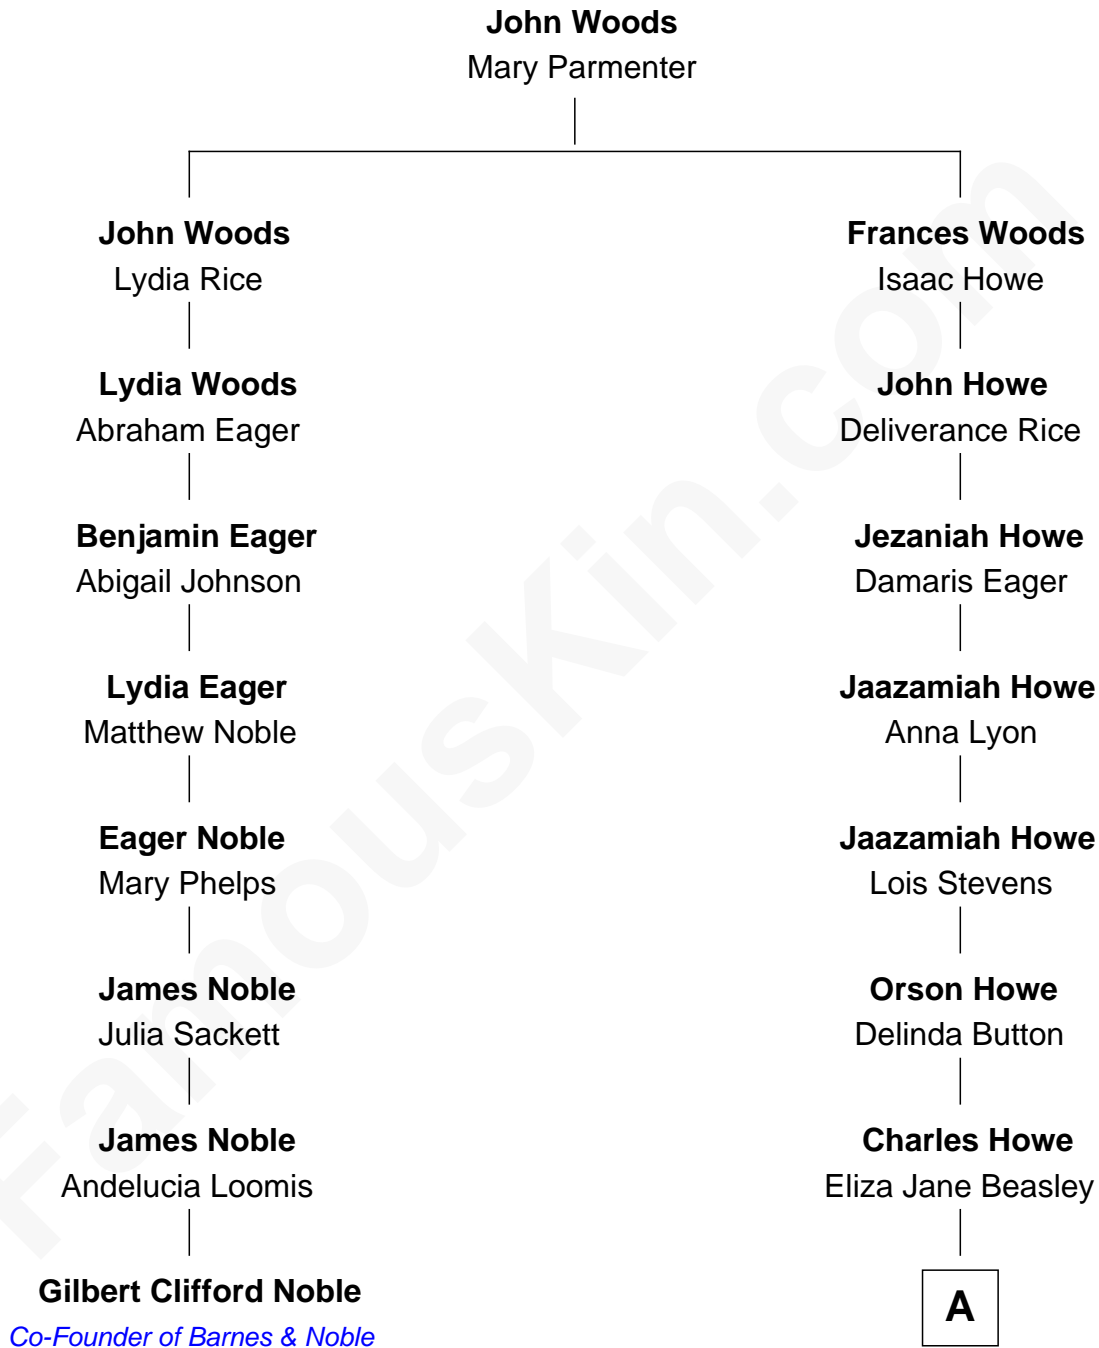

# FamousKin.com Relationship Chart of

**Gilbert Clifford Noble**

*Co-Founder of Barnes & Noble*

7th cousin 2 times removed of

**Timothy Leatherman**

*Founder of Leatherman Tools*

A

—  
**Selata Howe**

Samuel Lloyd Leatherman

—  
**Kenneth Elvene Leatherman**

Arlene Gertrude Gjertsen

—  
**Timothy Leatherman**

*Founder of Leatherman Tools*