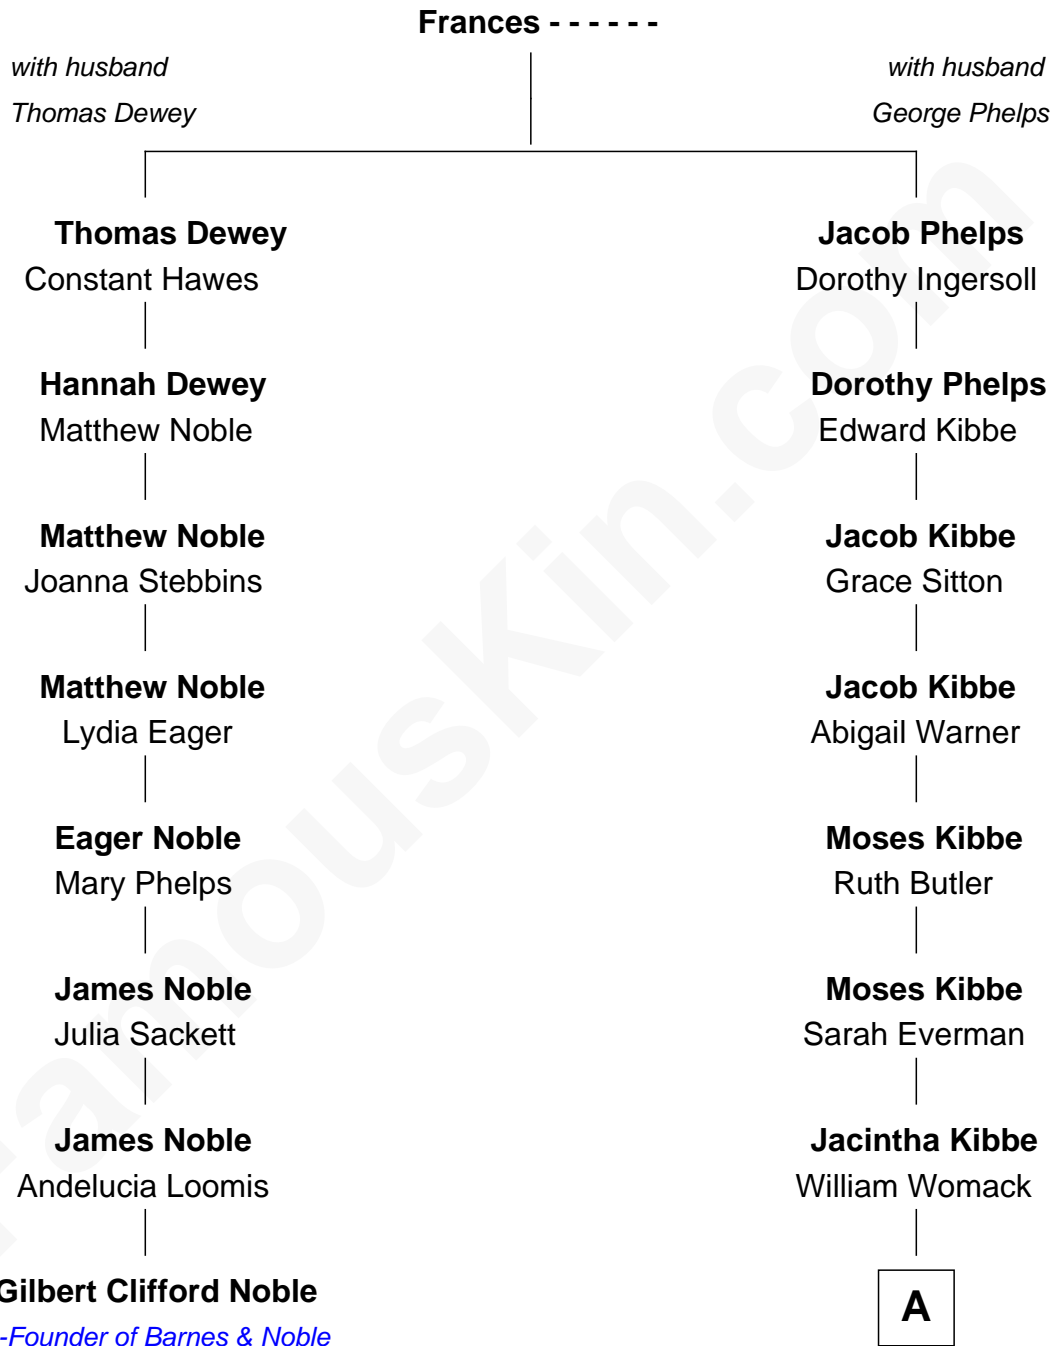

FamousKin.com

Relationship Chart of

Gilbert Clifford Noble

Co-Founder of Barnes & Noble

7th cousin 2 times removed of

Roy Rogers

Cowboy movie actor and singer

A

Archer Womack

Patricia Adeline Hatchett

Mattie M. Womack

Andrew E. Slye

Roy Rogers

Cowboy movie actor and singer