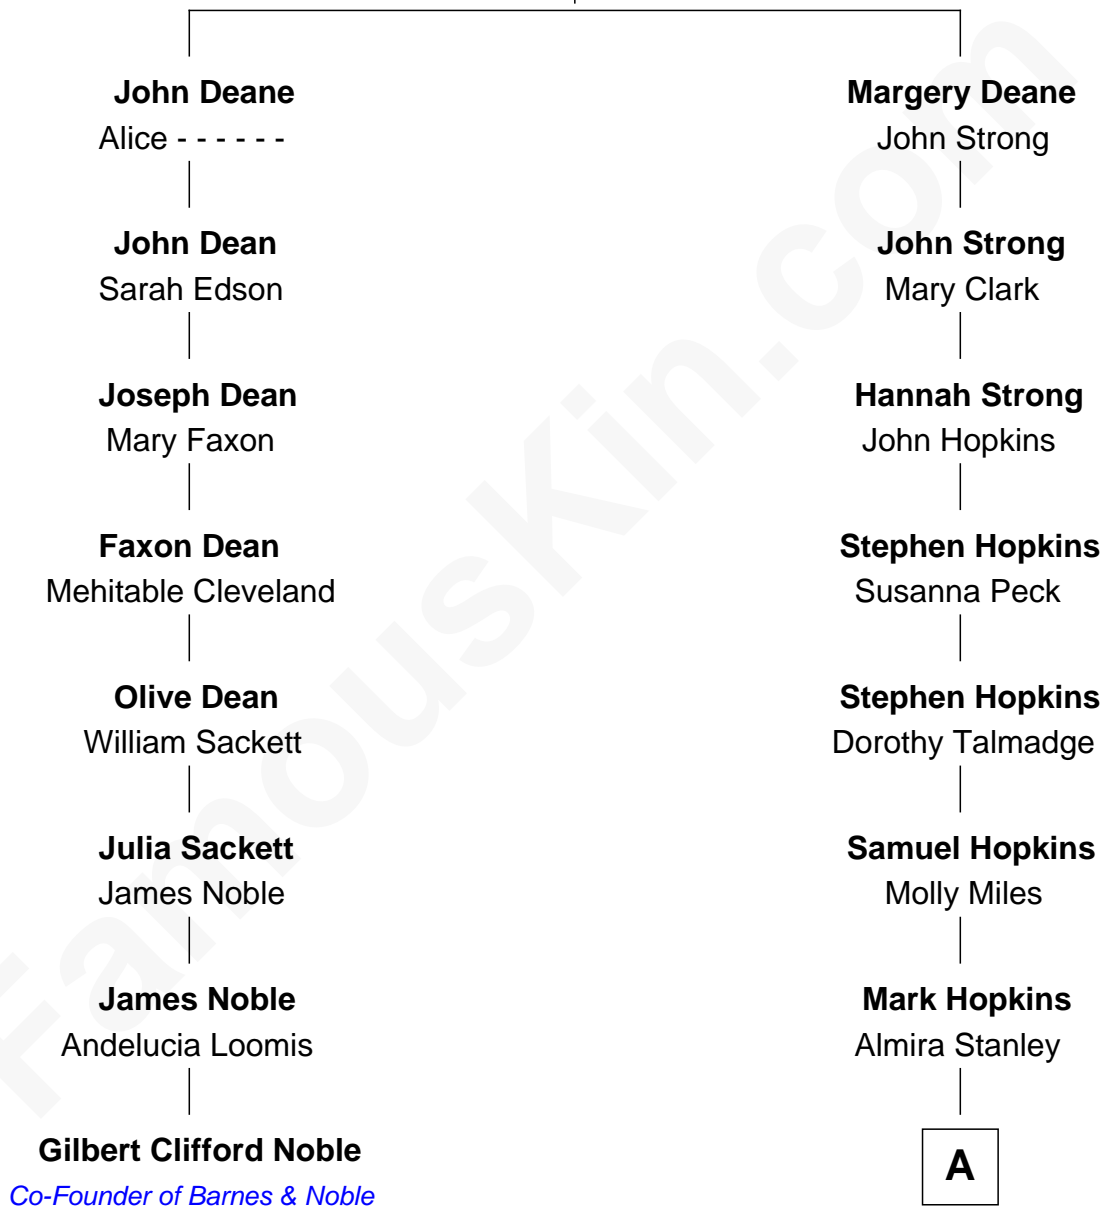

# FamousKin.com Relationship Chart of

**Gilbert Clifford Noble**

*Co-Founder of Barnes & Noble*

7th cousin 6 times removed of

**Ben Affleck**

*Movie Actor*

**William Deane**

**A**

**Jane Hopkins**

Myron Strong

**Myron Hopkins Strong**

Maria Bates Hoyt

**Mary Hoyt Strong**

William R. Affleck

**Myron Hopkins Strong Affleck**

Frances L. Perkins

**Myron Hopkins Strong Affleck**

Nancy Louise Byers

**Timothy Byers Affleck**

Christopher Anne Boldt

**Ben Affleck**

*Movie Actor*