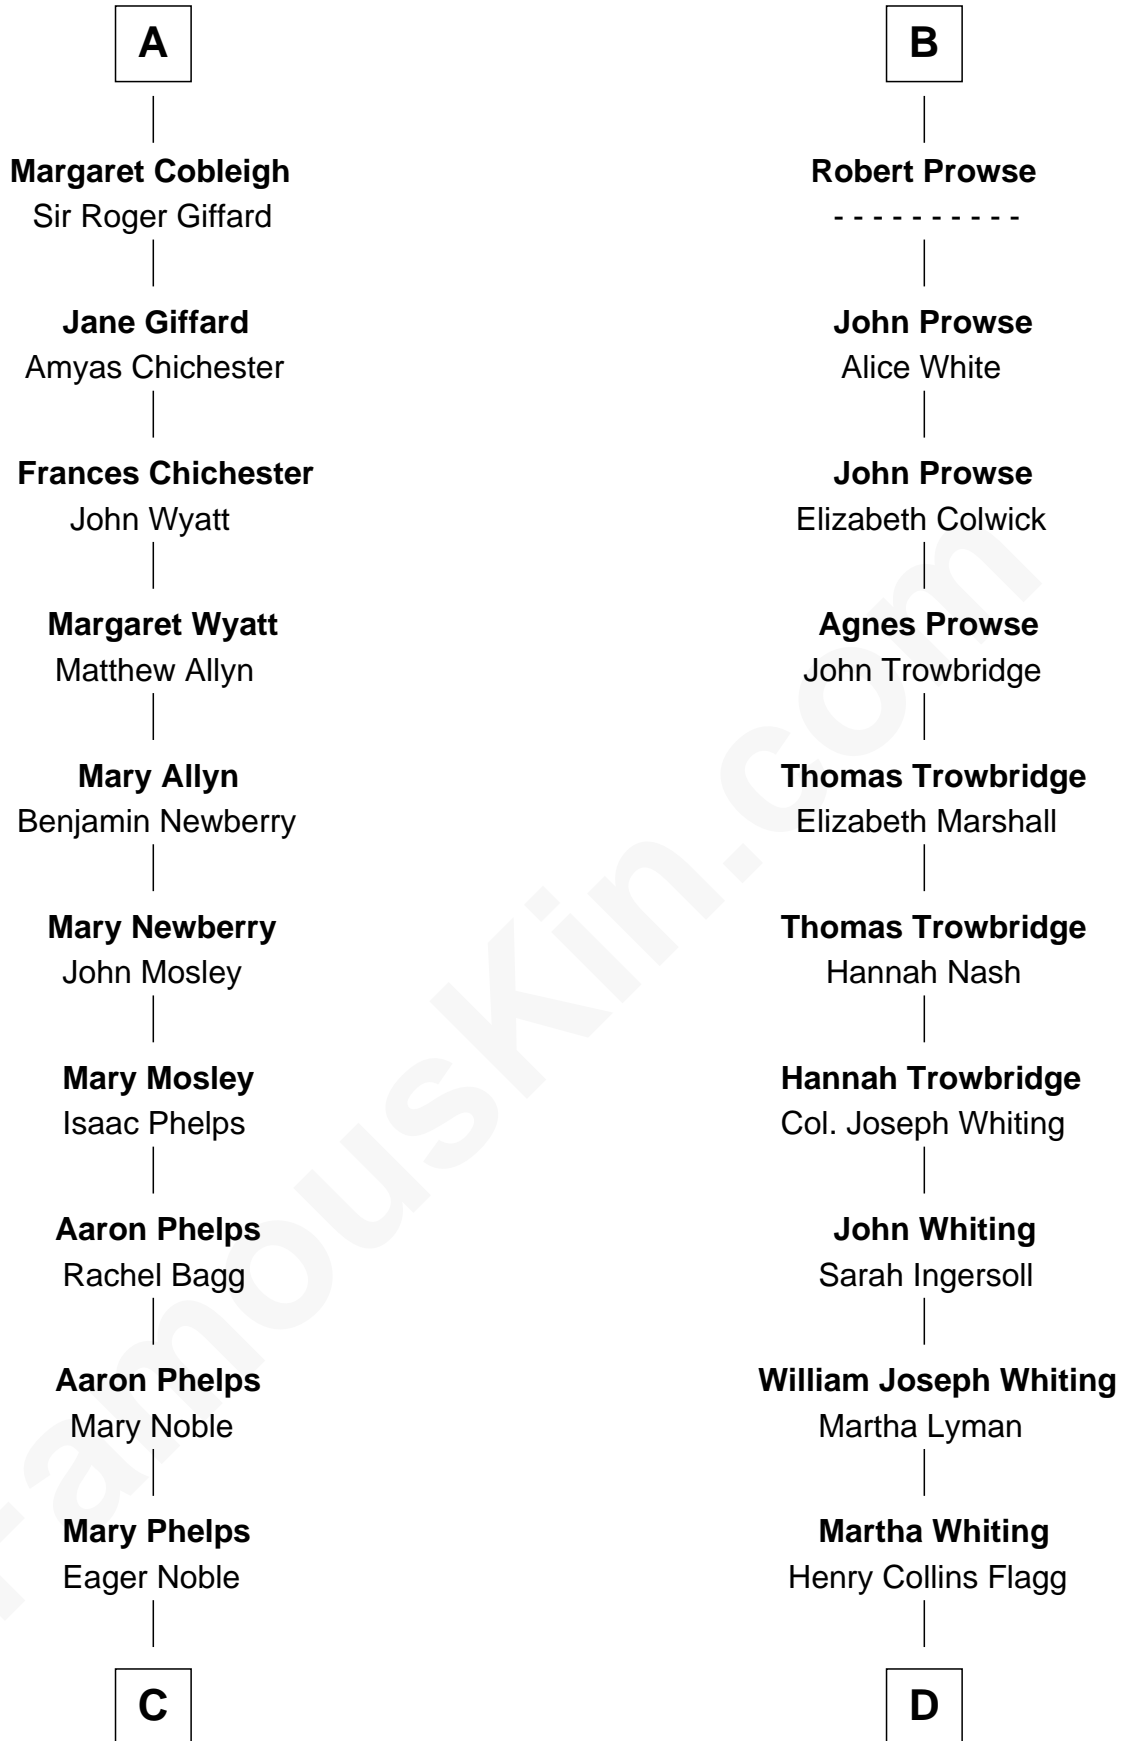

# FamousKin.com Relationship Chart of

**Gilbert Clifford Noble**

*Co-Founder of Barnes & Noble*

19th cousin 2 times removed of

**Anderson Cooper**

*Television Journalist*

**Sir Humphrey de Beauchamp**

Sibyl Oliver

**C**

**James Noble**  
Julia Sackett

**James Noble**  
Andelucia Loomis

**Gilbert Clifford Noble**  
*Co-Founder of Barnes & Noble*

**D**

**Rachel Moore Flagg**  
Abraham Evan Gwynne

**Alice Claypoole Gwynne**  
Cornelius Vanderbilt

**Reginald Claypoole Vanderbilt**  
Gloria Maria Mercedes Morgan

**Gloria Laura Morgan Vanderbilt**  
Wyatt Emory Cooper

**Anderson Cooper**  
*Television Journalist*