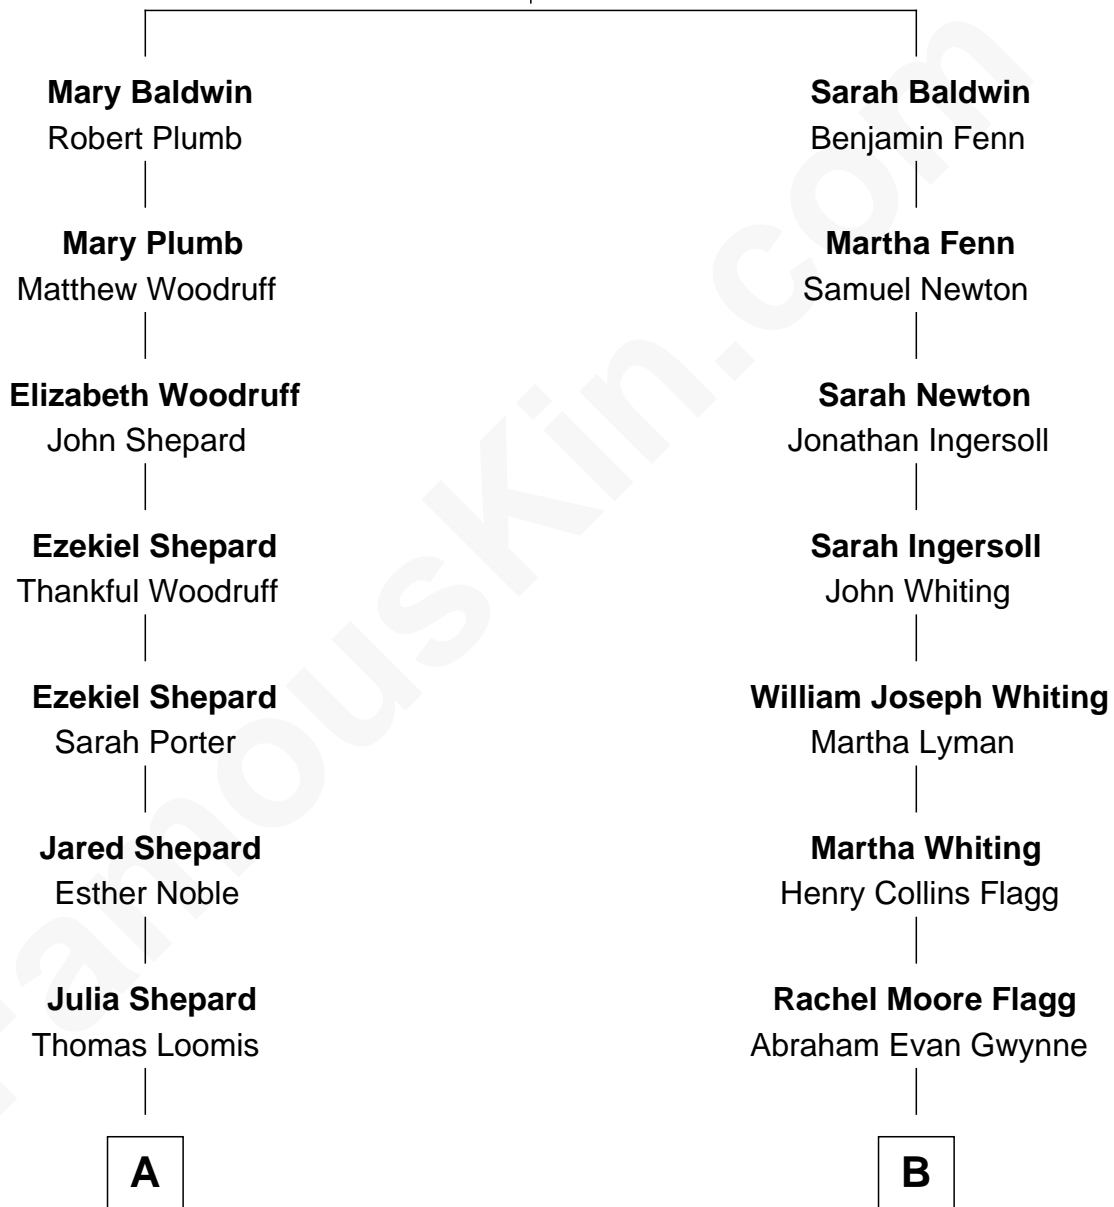

FamousKin.com Relationship Chart of

Gilbert Clifford Noble

Co-Founder of Barnes & Noble

8th cousin 1 time removed of

Gloria Vanderbilt

Fashion Designer

Sylvester Baldwin

Sarah Bryan

A

Andelucia Loomis

James Noble

Gilbert Clifford Noble

Co-Founder of Barnes & Noble

B

Alice Claypoole Gwynne

Cornelius Vanderbilt

Reginald Claypoole Vanderbilt

Gloria Maria Mercedes Morgan

Gloria Vanderbilt

Fashion Designer

FamousKin.com