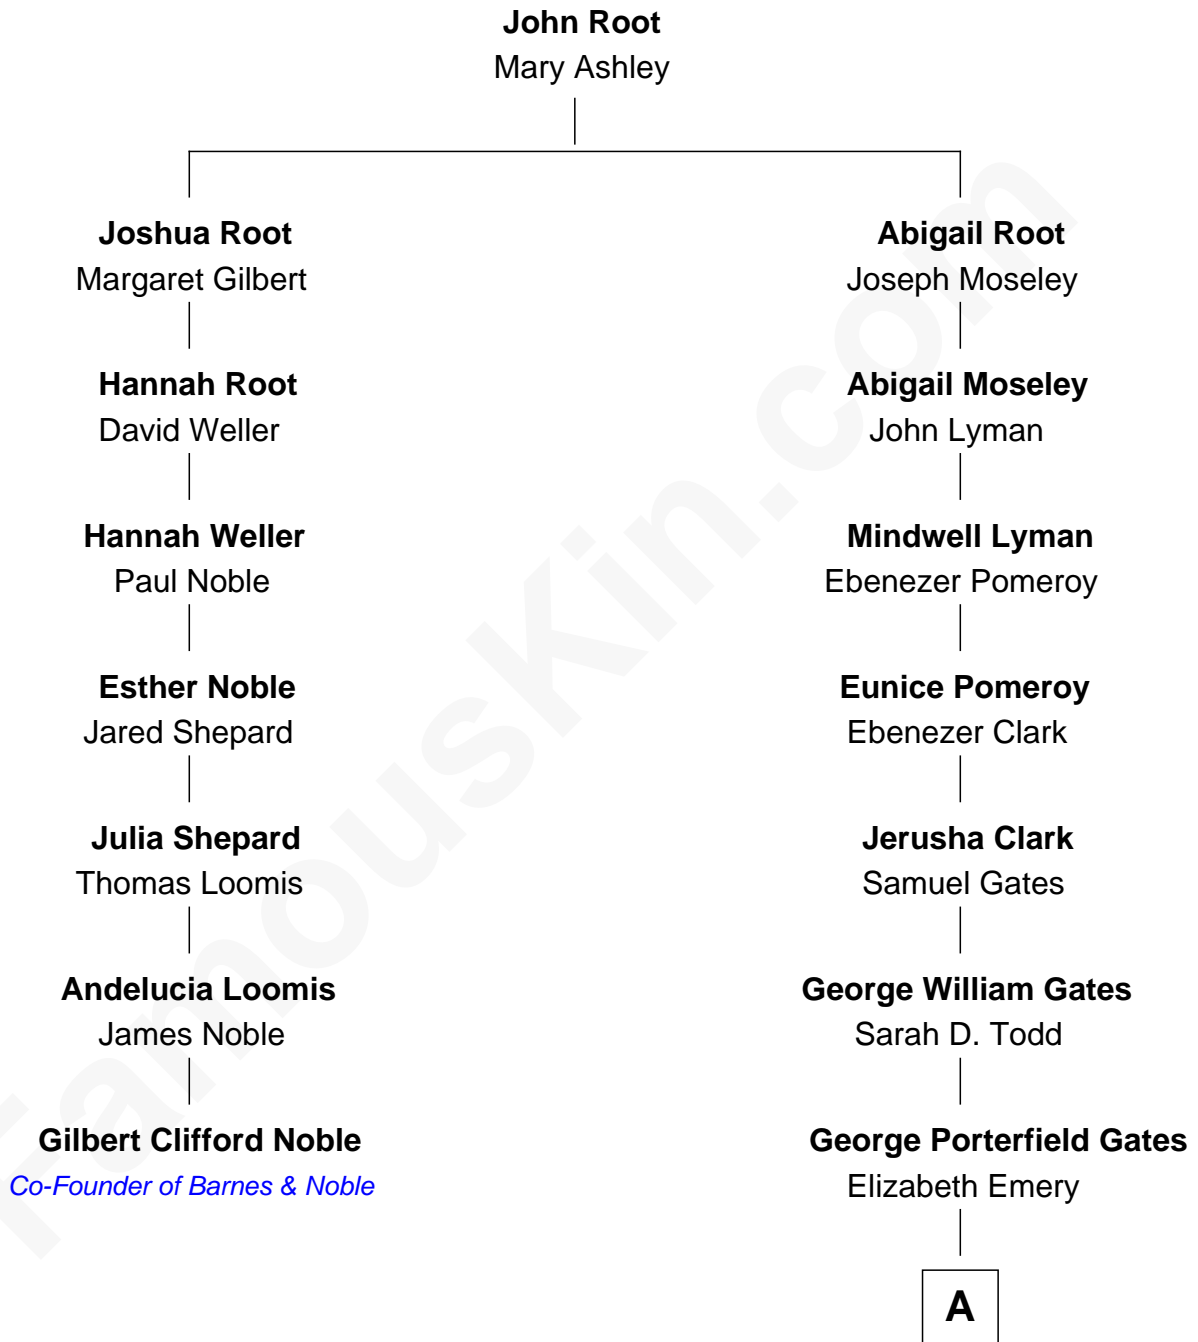

FamousKin.com

Relationship Chart of Gilbert Clifford Noble

Co-Founder of Barnes & Noble

6th cousin 2 times removed of

Bess (Wallace) Truman

First Lady of President Harry S Truman

A

—
Margaret Elizabeth Gates

David Willick Wallace

—
Bess (Wallace) Truman

First Lady of Harry Truman

FamousKin.com