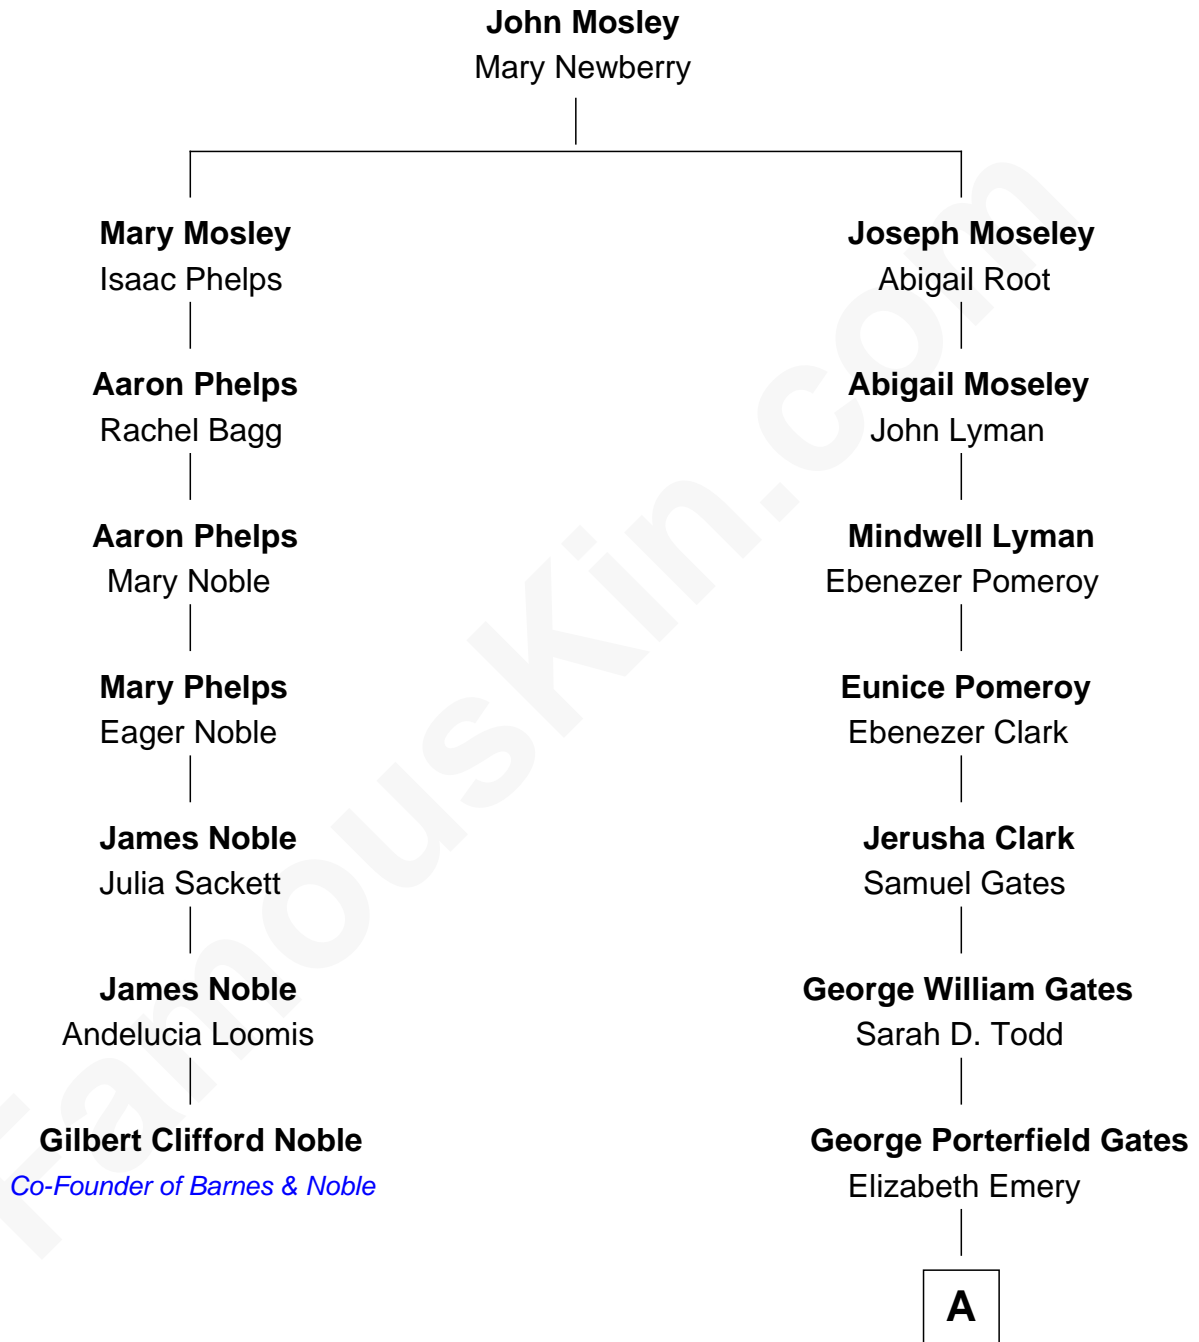

FamousKin.com Relationship Chart of

Gilbert Clifford Noble

Co-Founder of Barnes & Noble

6th cousin 2 times removed of

Bess (Wallace) Truman

First Lady of President Harry S Truman

A

—
Margaret Elizabeth Gates

David Willick Wallace

—
Bess (Wallace) Truman

First Lady of Harry Truman

FamousKin.com