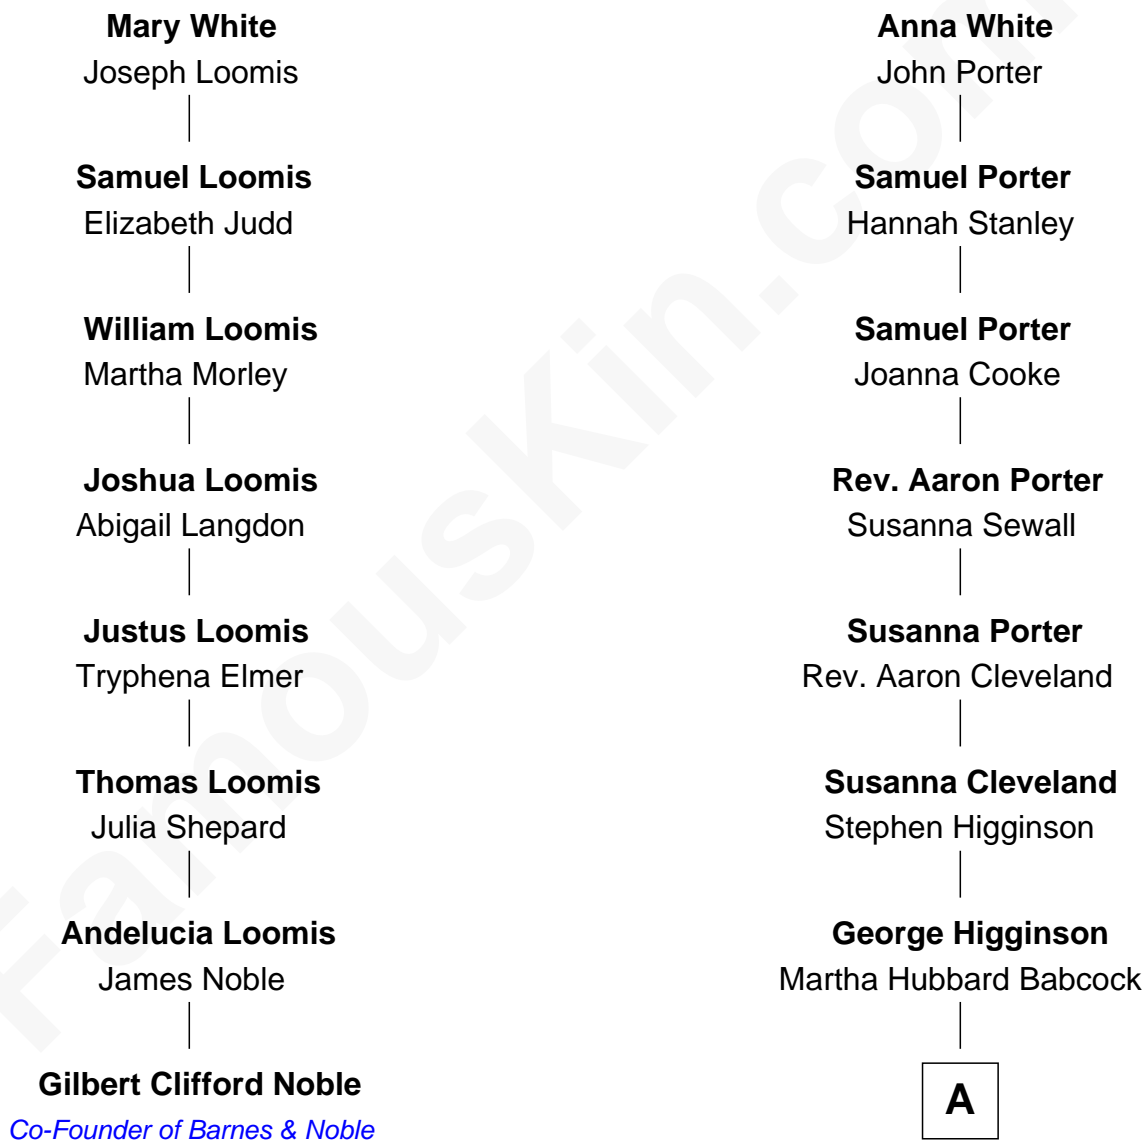

FamousKin.com Relationship Chart of

Gilbert Clifford Noble

Co-Founder of Barnes & Noble

7th cousin 1 time removed of

Henry Lee Higginson

Founder of the Boston Symphony Orchestra

Robert White
Bridget Allgar

A

George Higginson

Mary Cabot Lee

Henry Lee Higginson

Founder, Boston Symphony Orchestra

FamousKin.com