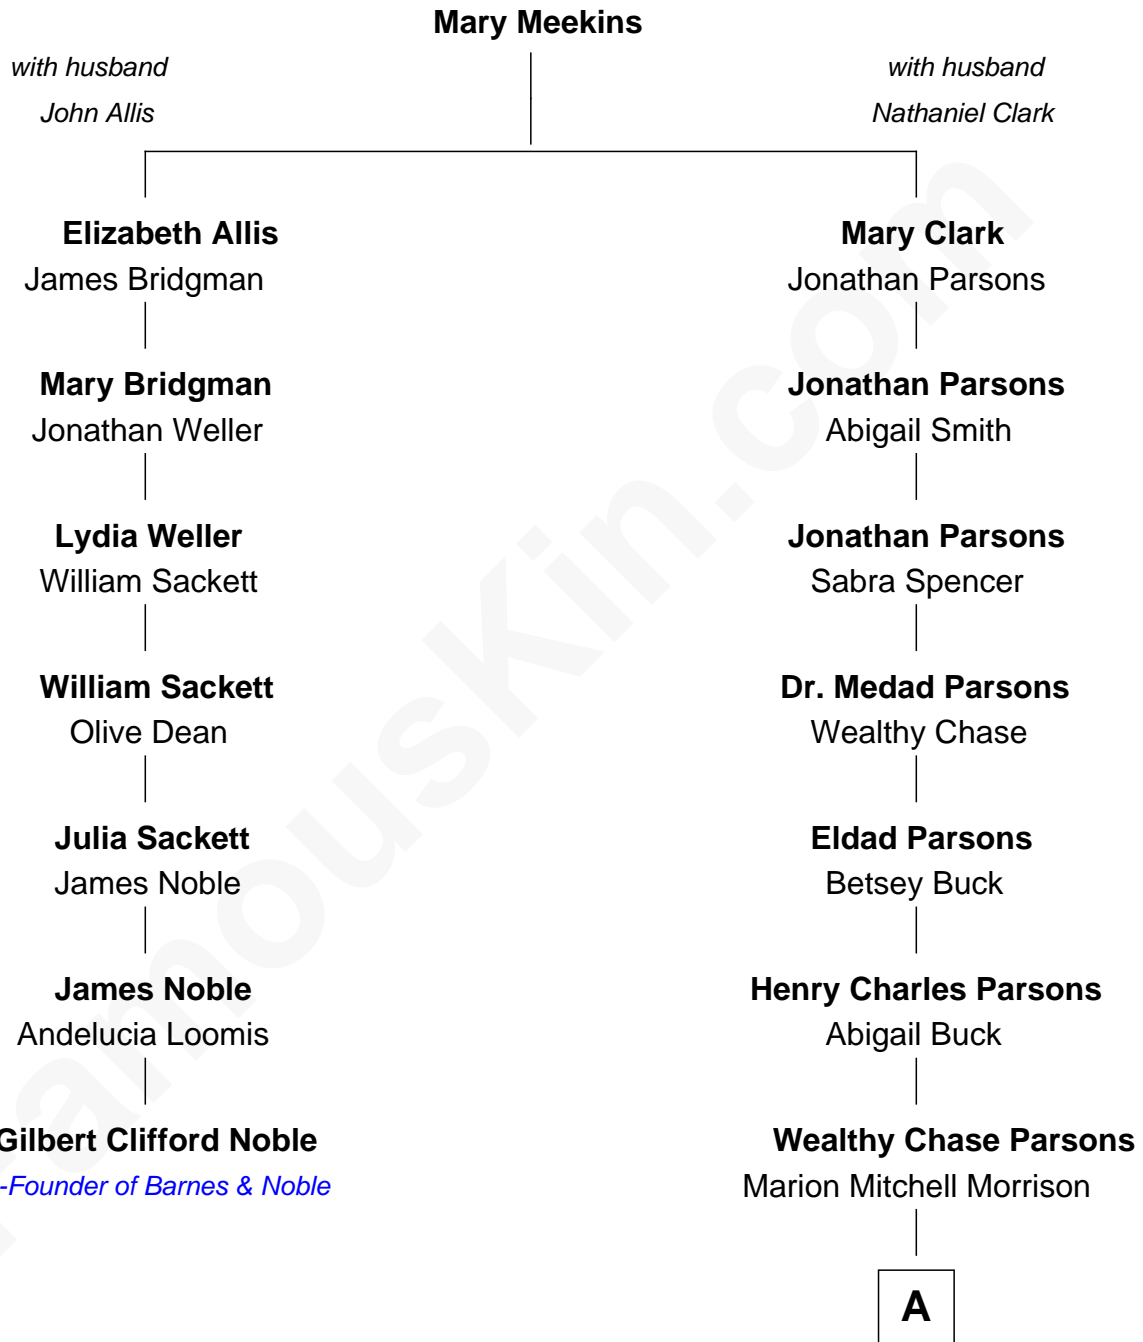

# FamousKin.com Relationship Chart of

**Gilbert Clifford Noble**

*Co-Founder of Barnes & Noble*

6th cousin 2 times removed of

**John Wayne**

*Movie Actor*

A

Clyde Leonard Morrison

Mary Alberta Brown

John Wayne

*Movie Actor*

FamousKin.com