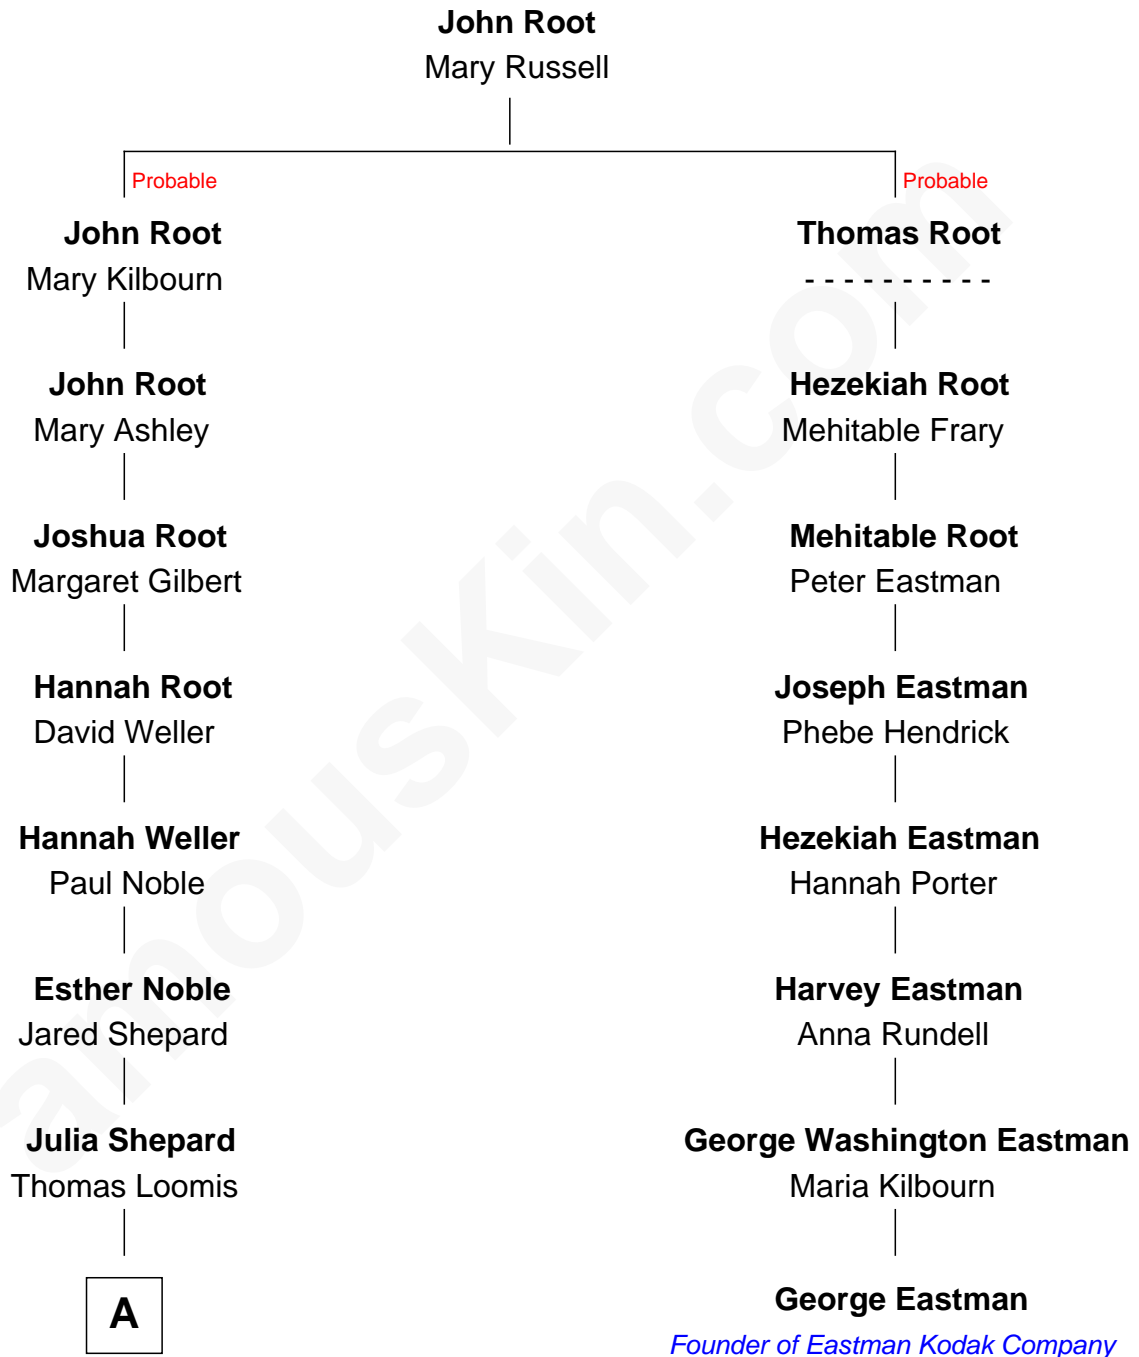

# FamousKin.com Relationship Chart of

**Gilbert Clifford Noble**

*Co-Founder of Barnes & Noble*

7th cousin 1 time removed of

**George Eastman**

*Founder of Eastman Kodak Company*

**A**

—  
**Andelucia Loomis**