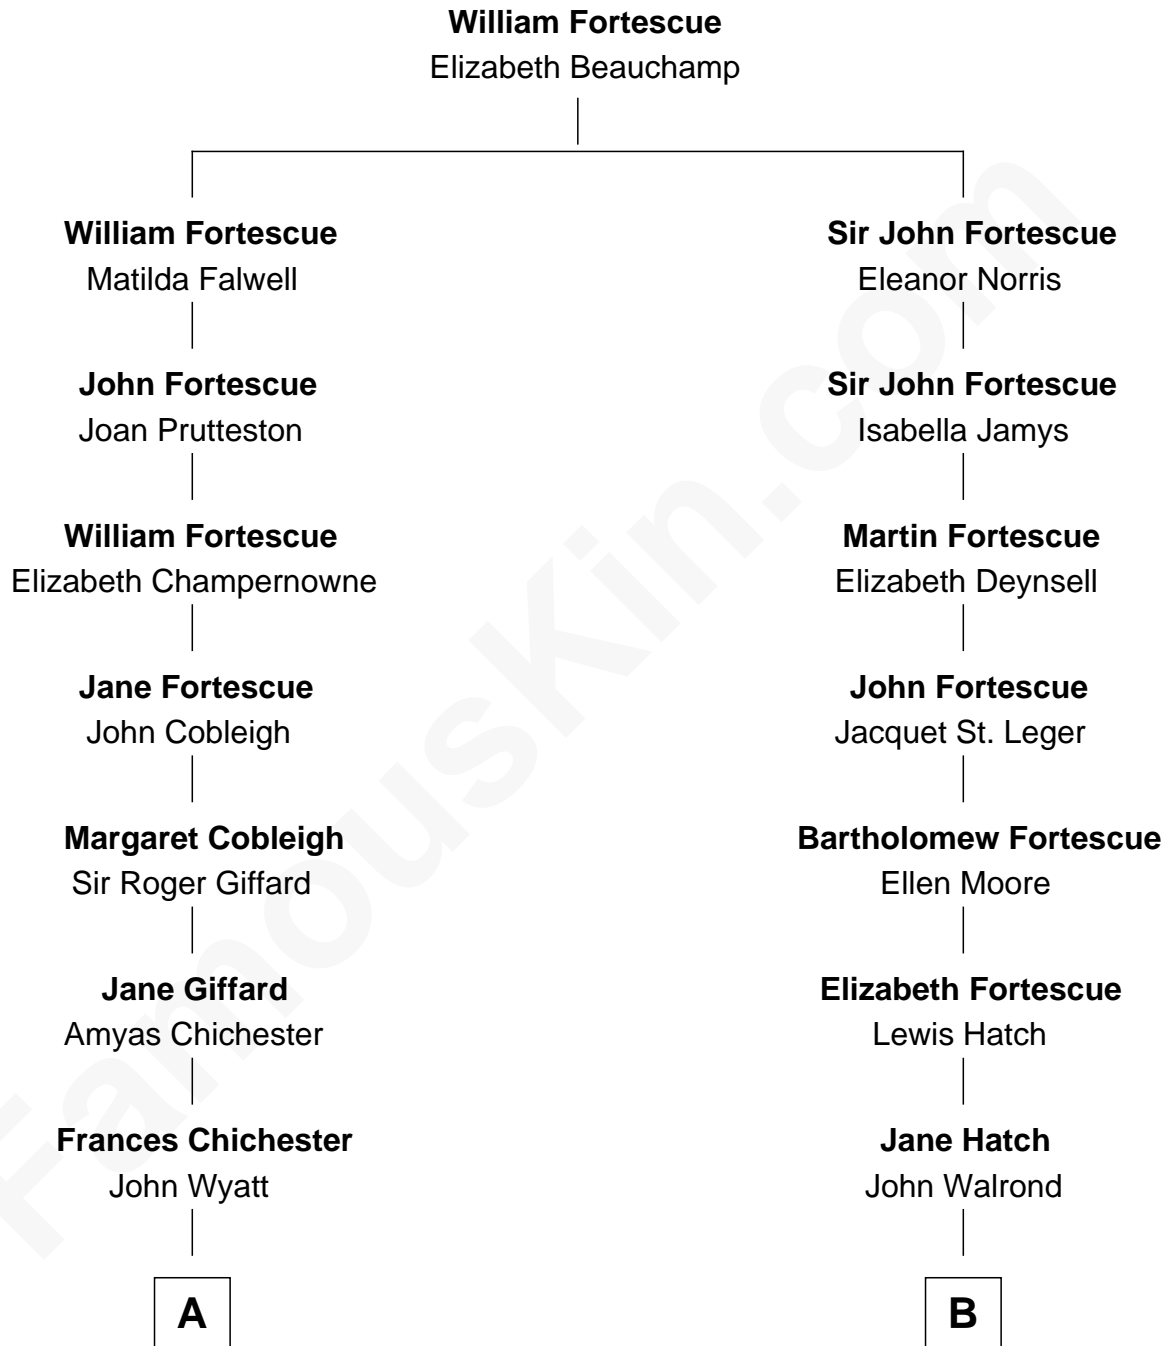

## Relationship Chart of

### Gilbert Clifford Noble

*Co-Founder of Barnes & Noble*

16th cousin 2 times removed of

**John Kerry**

*68th U.S. Secretary of State*

**C**

—  
**Rosemary Isabel Forbes**

Richard John Kerry

—  
**John Kerry**

*68th U.S. Secretary of State*

FamousKin.com