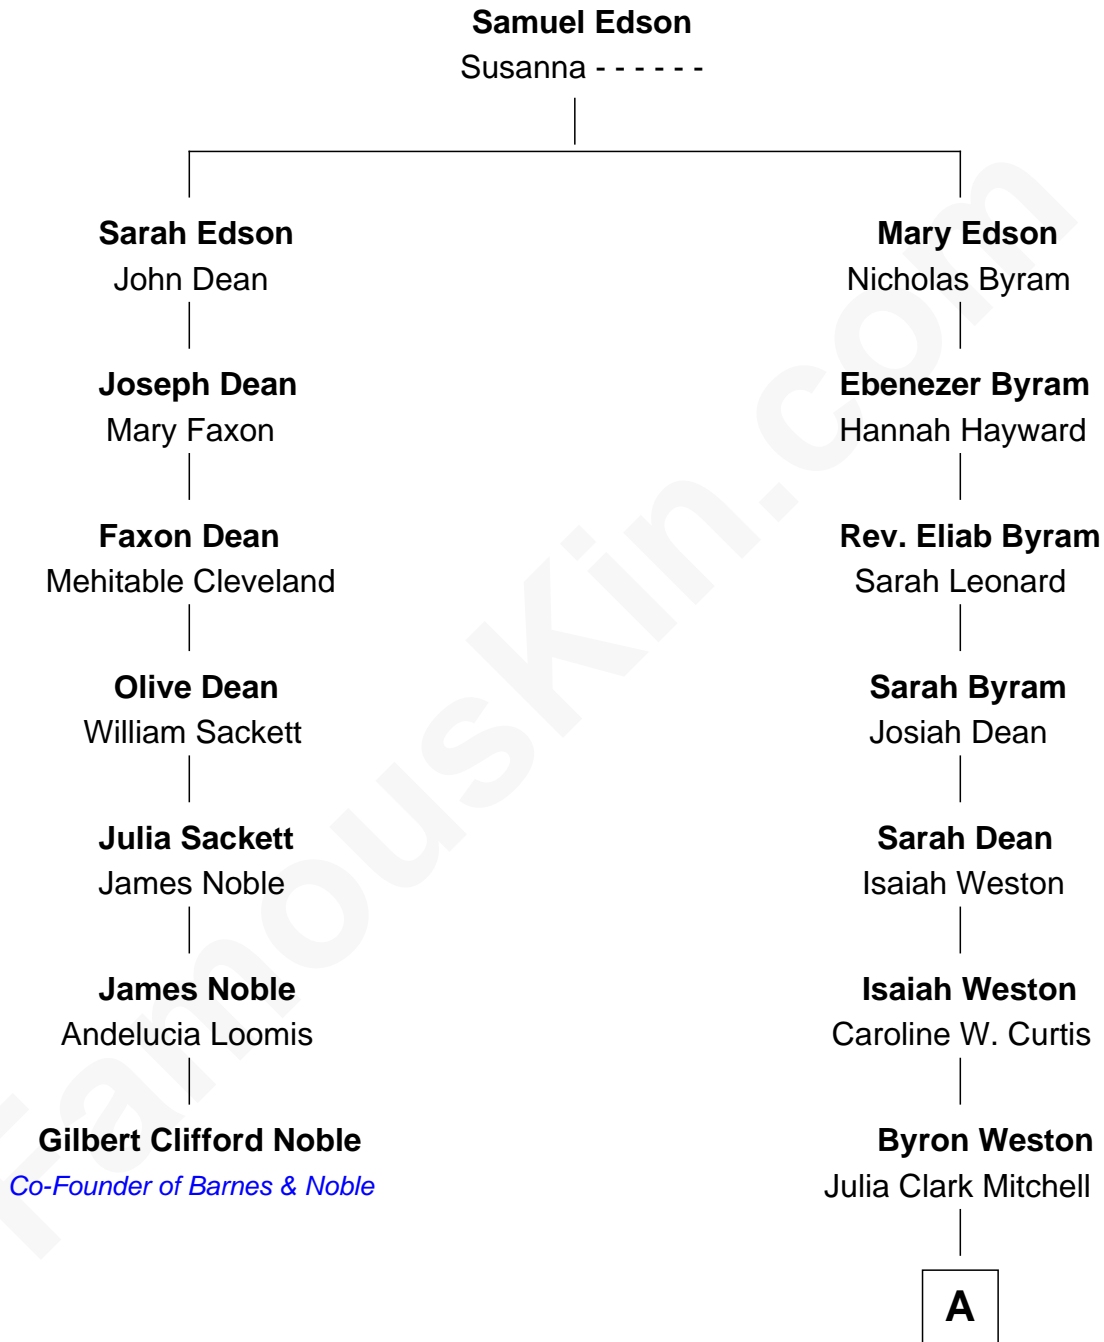

# FamousKin.com Relationship Chart of

**Gilbert Clifford Noble**

*Co-Founder of Barnes & Noble*

6th cousin 2 times removed of

**Julia Child**

*American Chef, Author and TV Personality*

A

Julia Carolyn Weston