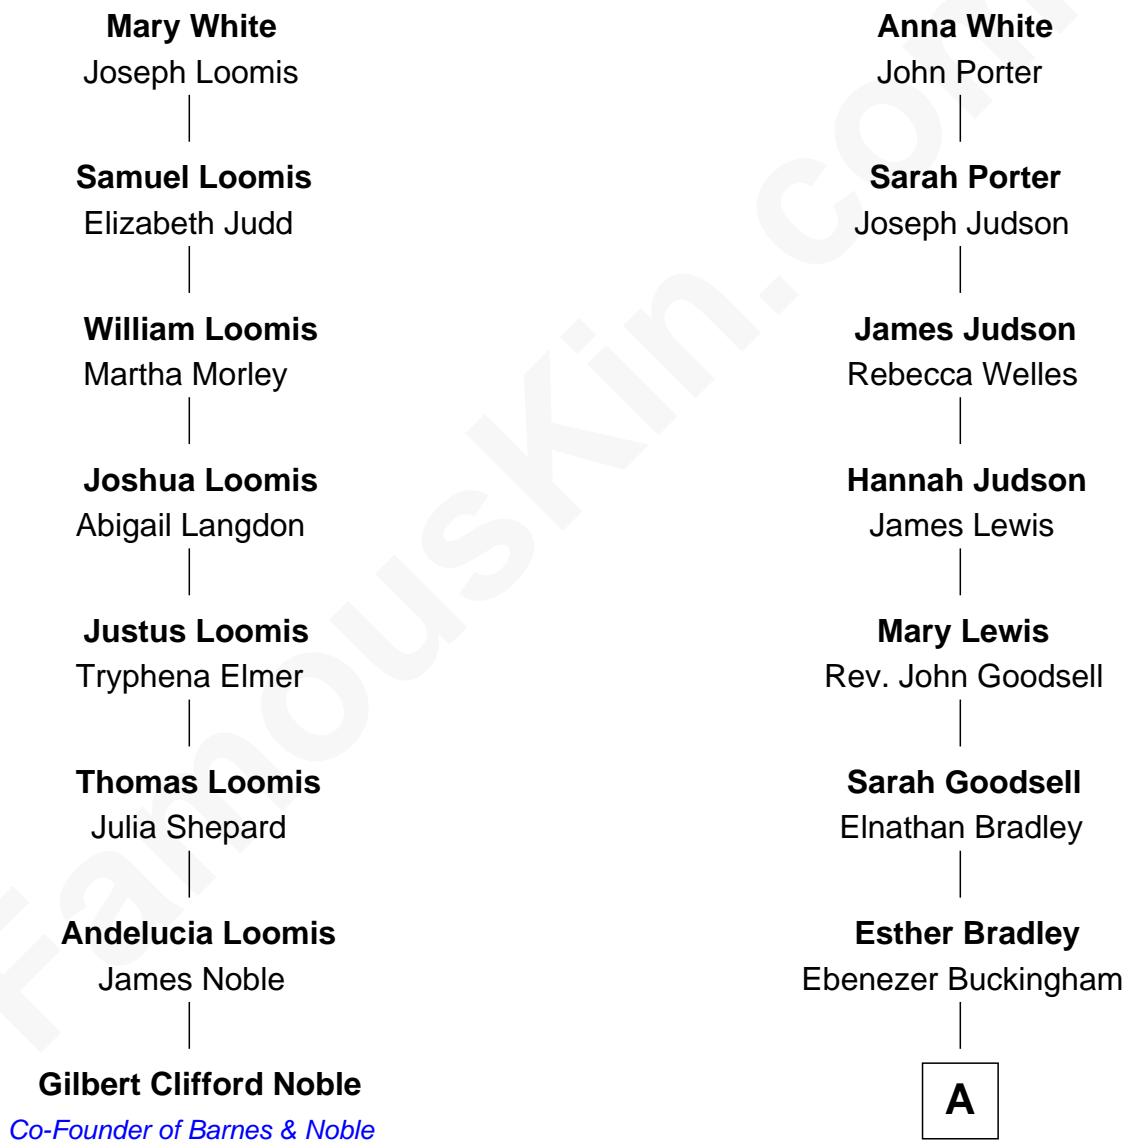

# FamousKin.com Relationship Chart of

**Gilbert Clifford Noble**

*Co-Founder of Barnes & Noble*

7th cousin 5 times removed of

**Lucille Ball**

*TV Actress - "I Love Lucy"*

**Robert White**

Bridget Allgar

**A**

**Sarah Buckingham**

Benjamin Sprague

**James B. Sprague**

Angeline S. Greene

**Helen Sabina Sprague**

William C Orcutt

**Flora Belle Orcutt**