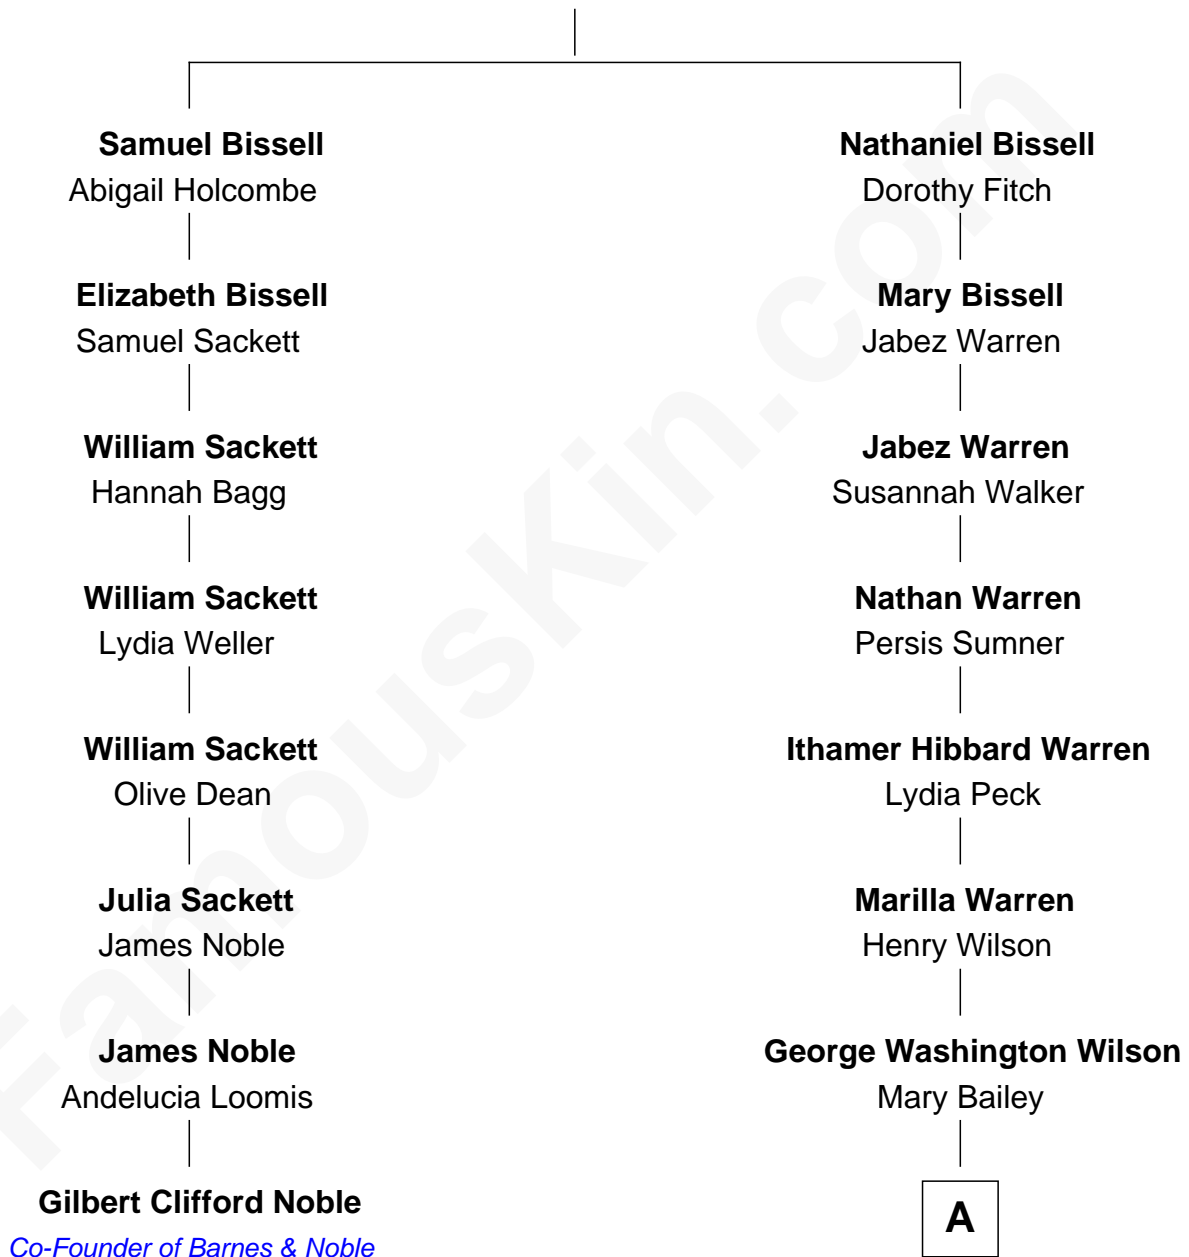

# FamousKin.com Relationship Chart of

**Gilbert Clifford Noble**

*Co-Founder of Barnes & Noble*

7th cousin 3 times removed of

**Brian Wilson**

*Co-Founder of The Beach Boys*

**John Bissell**

**A**

|  
**William Henry Wilson**

Alta Lenora Chitwood

|  
**William Coral Wilson**

Edith Sophia Sthole

|  
**Murray Gage Wilson**

Audree Neva Korthof

|  
**Brian Wilson**

*Co-Founder of The Beach Boys*