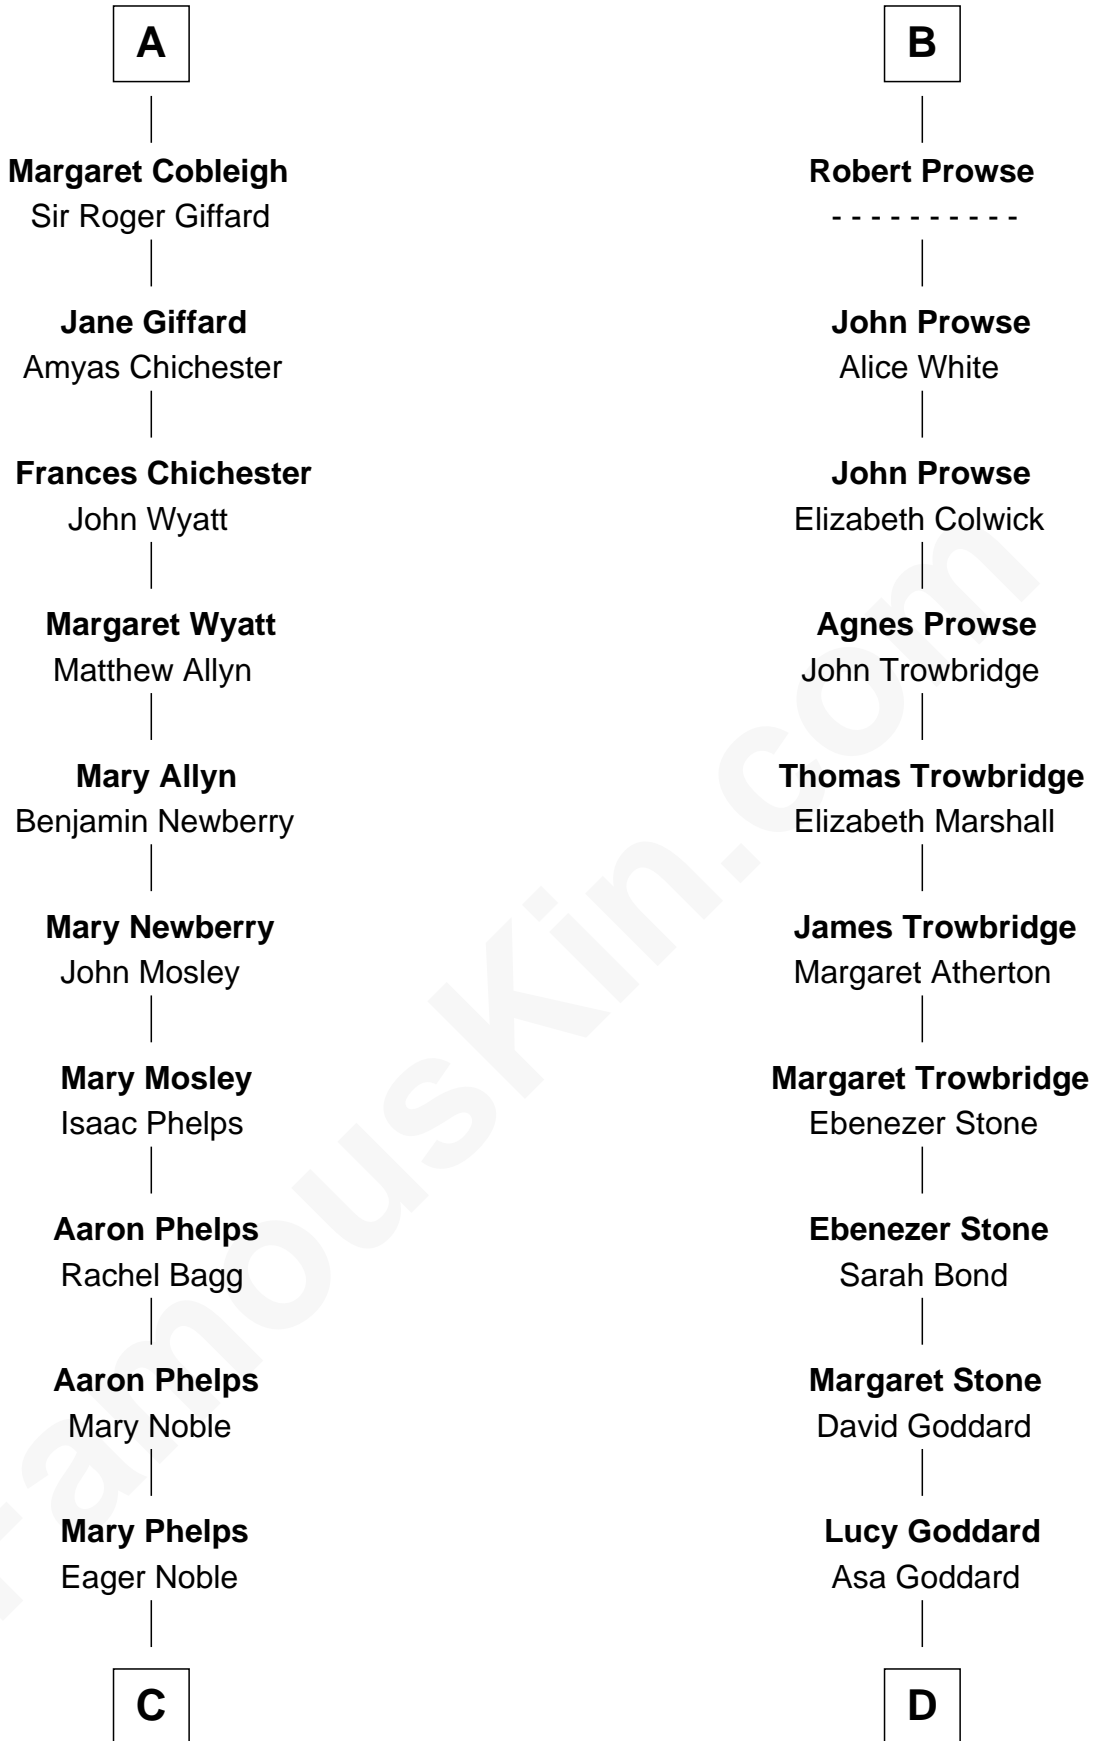

## Relationship Chart of

### Robert H. Goddard

*Inventor of First Liquid-propelled Rocket*

**Sir Humphrey de Beauchamp**

Sibyl Oliver

**C**

**James Noble**

Julia Sackett

**James Noble**

Andelucia Loomis

**Gilbert Clifford Noble**

*Co-Founder of Barnes & Noble*

**D**

**David Goddard**

Czarina White

**Alvira C. Goddard**

Danford Goddard

**Nahum Parks Goddard**

Mary Pease Upham

**Nahum Danford Goddard**

Fannie Louise Hoyt

**Robert H. Goddard**

*Rocket Scientist*

FamousKin.com