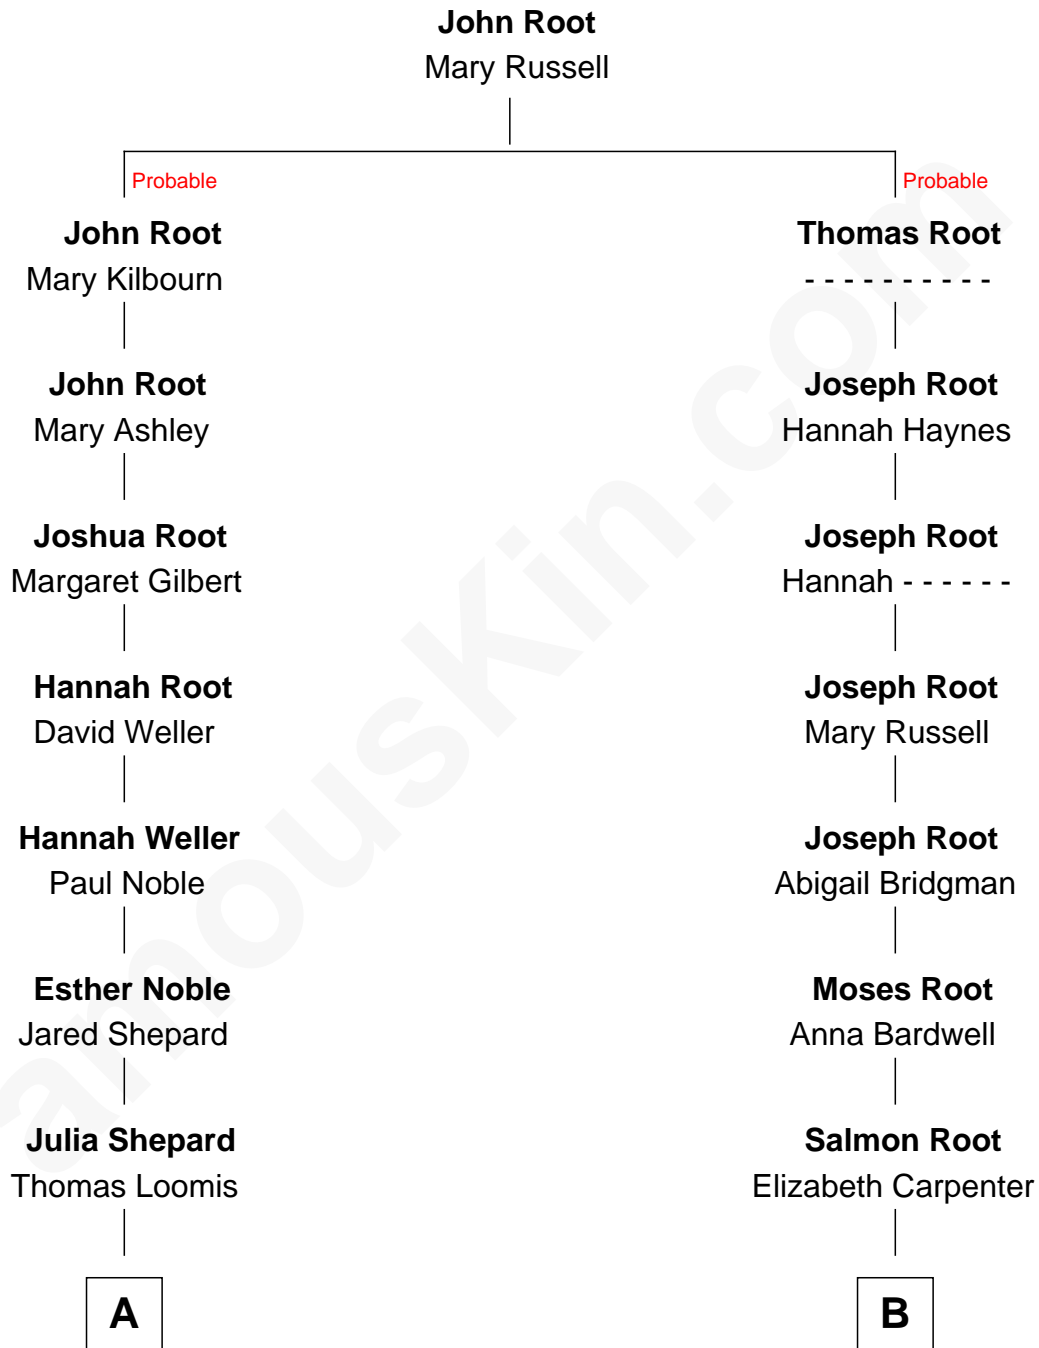

# FamousKin.com Relationship Chart of

**Gilbert Clifford Noble**

*Co-Founder of Barnes & Noble*

8th cousin of

**John Wellborn Root**

*1893 Chicago Columbian Exposition Architect*

**A**

**Andelucia Loomis**

James Noble

**Gilbert Clifford Noble**

*Co-Founder of Barnes & Noble*

**B**

**Sidney Root**

Mary H. Clark

**John Wellborn Root**

*Columbian Exposition Architect*