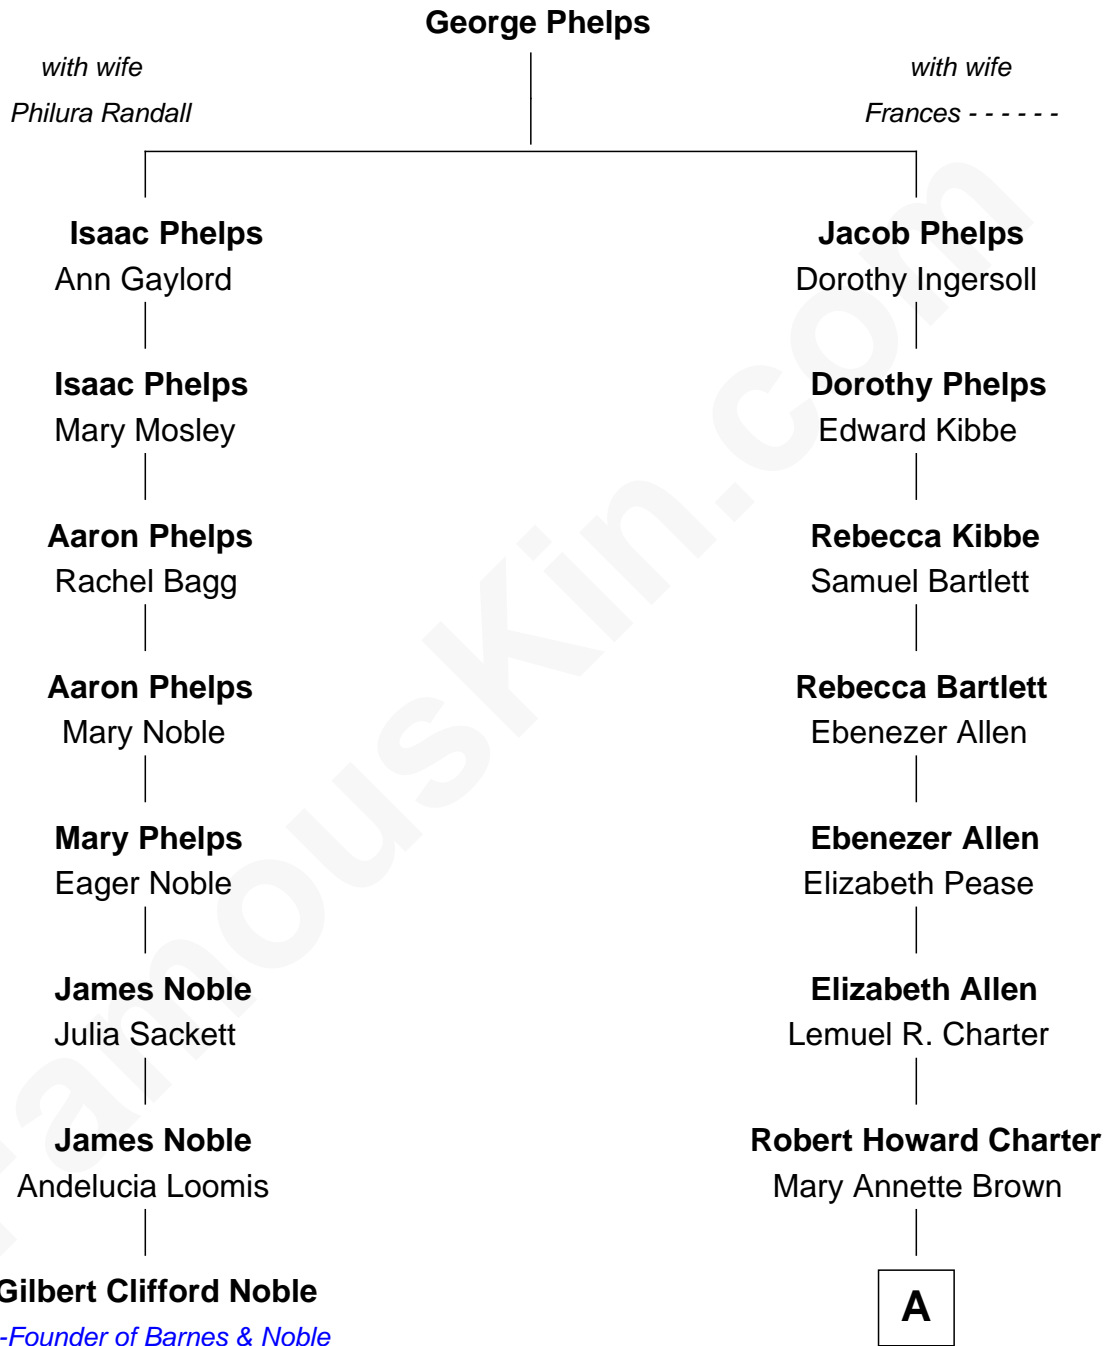

FamousKin.com Relationship Chart of

Gilbert Clifford Noble

Co-Founder of Barnes & Noble

7th cousin 3 times removed of

Bill Paxton

TV and Movie Actor

A

—
Olive M. Charter

Levi S. Gray

—
Wayne C. Gray
Leonie Marie Turk

—
Mary Lou Gray
John Lane Paxton

—
Bill Paxton

TV and Movie Actor