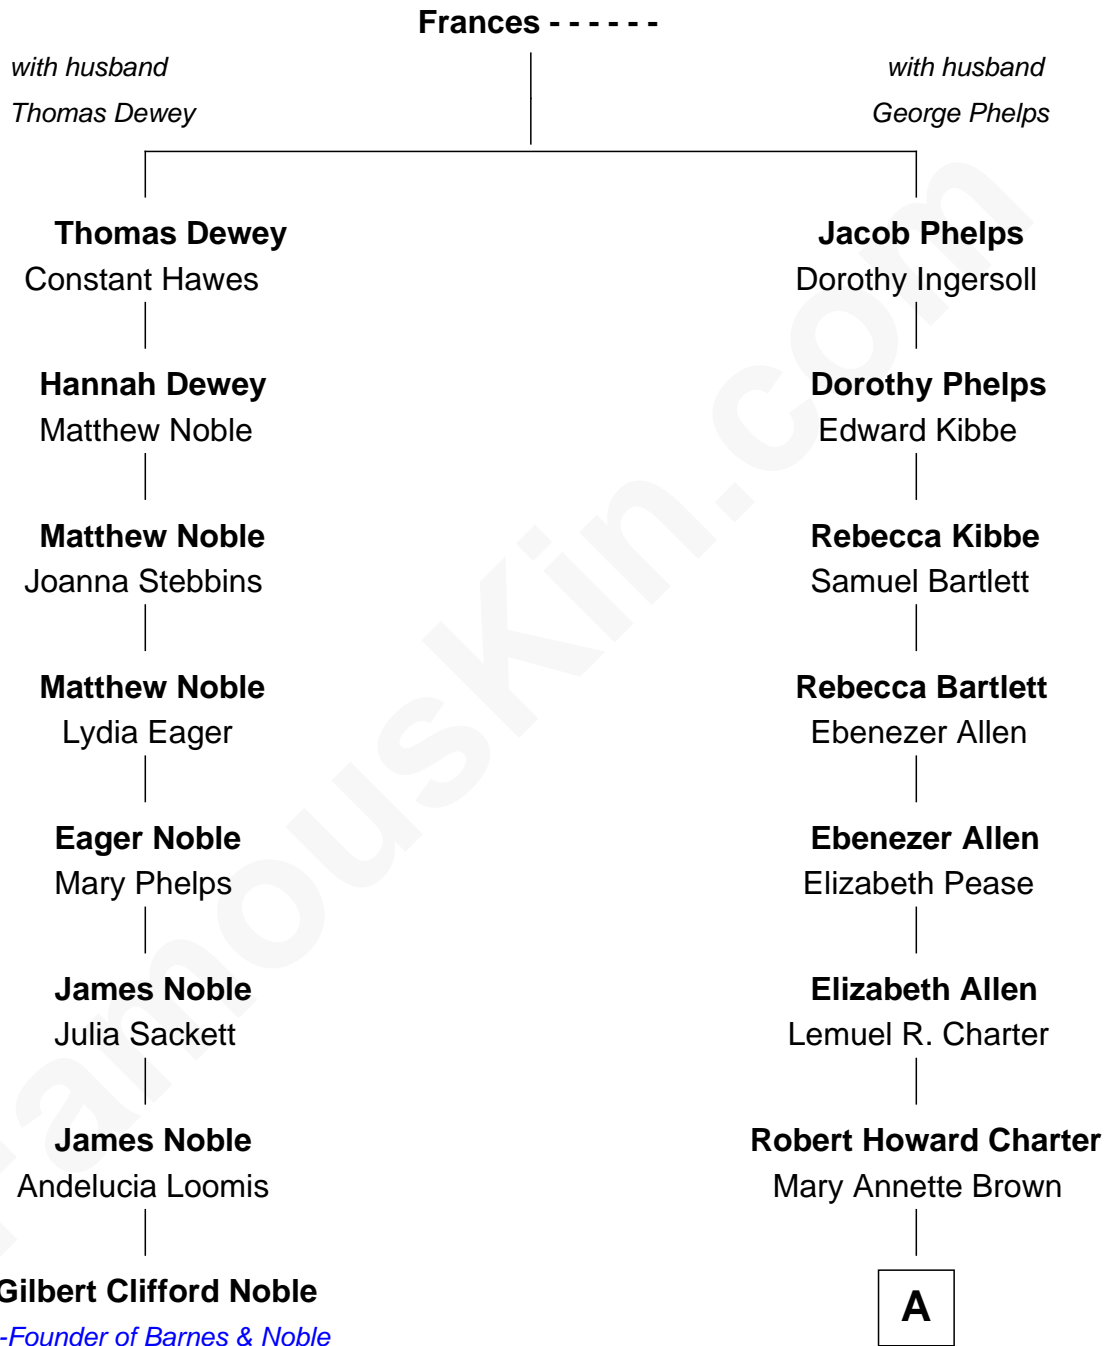

FamousKin.com

Relationship Chart of

Gilbert Clifford Noble

Co-Founder of Barnes & Noble

7th cousin 3 times removed of

Bill Paxton

TV and Movie Actor

A

—
Olive M. Charter

Levi S. Gray

—
Wayne C. Gray
Leonie Marie Turk

—
Mary Lou Gray
John Lane Paxton

—
Bill Paxton

TV and Movie Actor