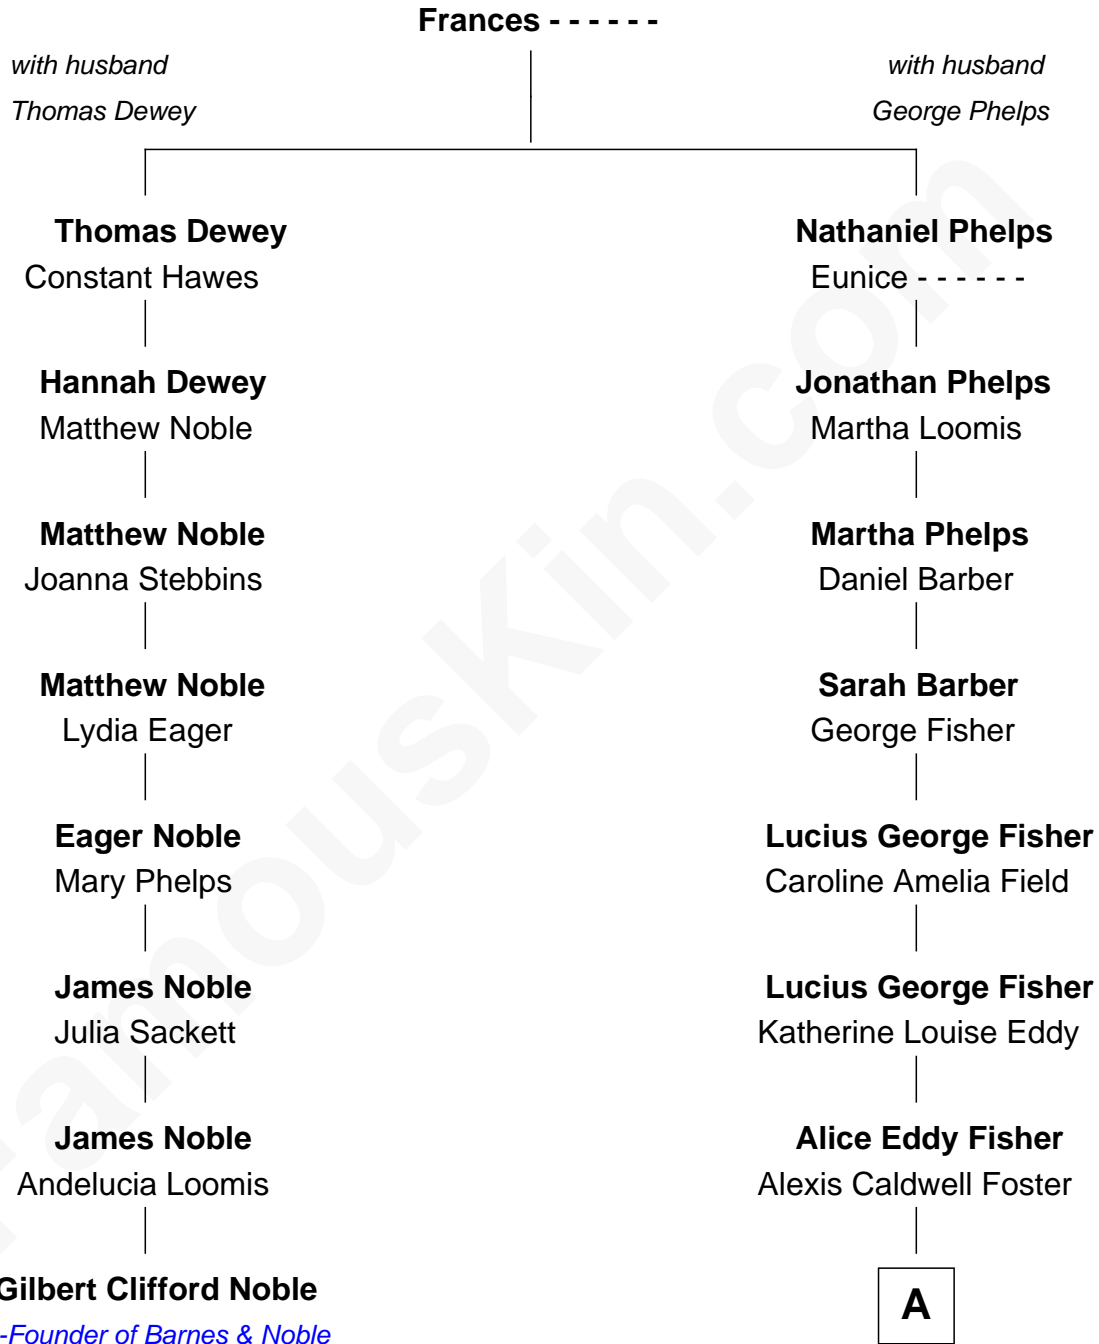

FamousKin.com Relationship Chart of

Gilbert Clifford Noble

Co-Founder of Barnes & Noble

7th cousin 2 times removed of

Jodie Foster

Movie Actress

A

—
Lucius Fisher Foster
Constance Marie Robertson

—
Lucius Fisher Foster
Evelyn Della Almond

—
Jodie Foster
Movie Actress

FamousKin.com