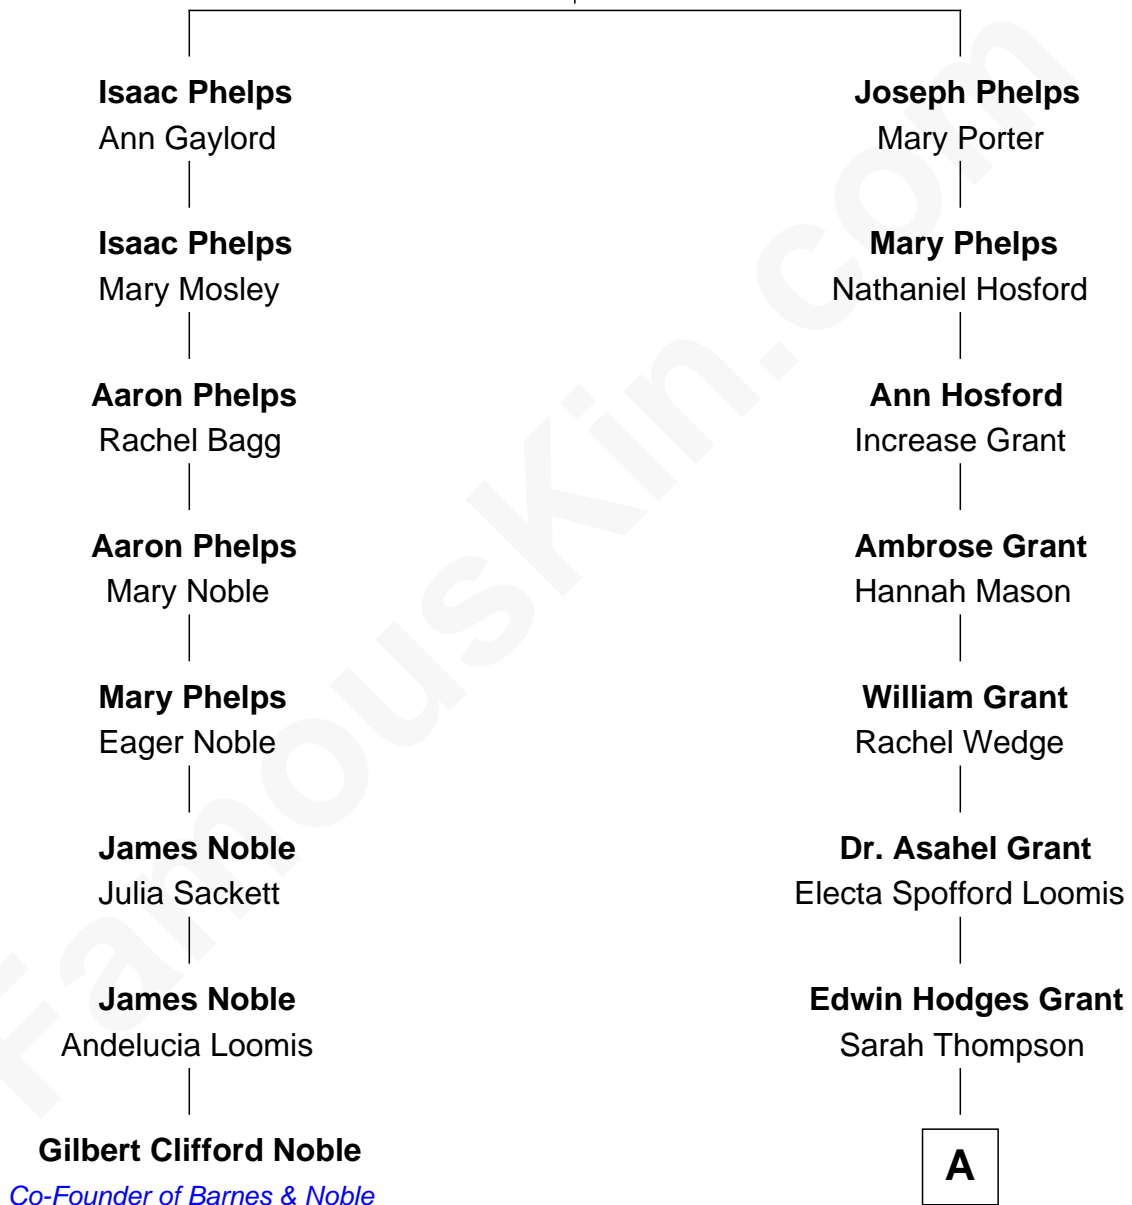

FamousKin.com

Relationship Chart of

Gilbert Clifford Noble

Co-Founder of Barnes & Noble

7th cousin 3 times removed of

Amy Grant

Christian/Pop Singer and Songwriter

George Phelps

Philura Randall

A

Henry Hastings Grant

Isabel Paine

Otis Paine Grant

Mizella Burton

Dr. Burton Paine Grant

Gloria Dean Napier