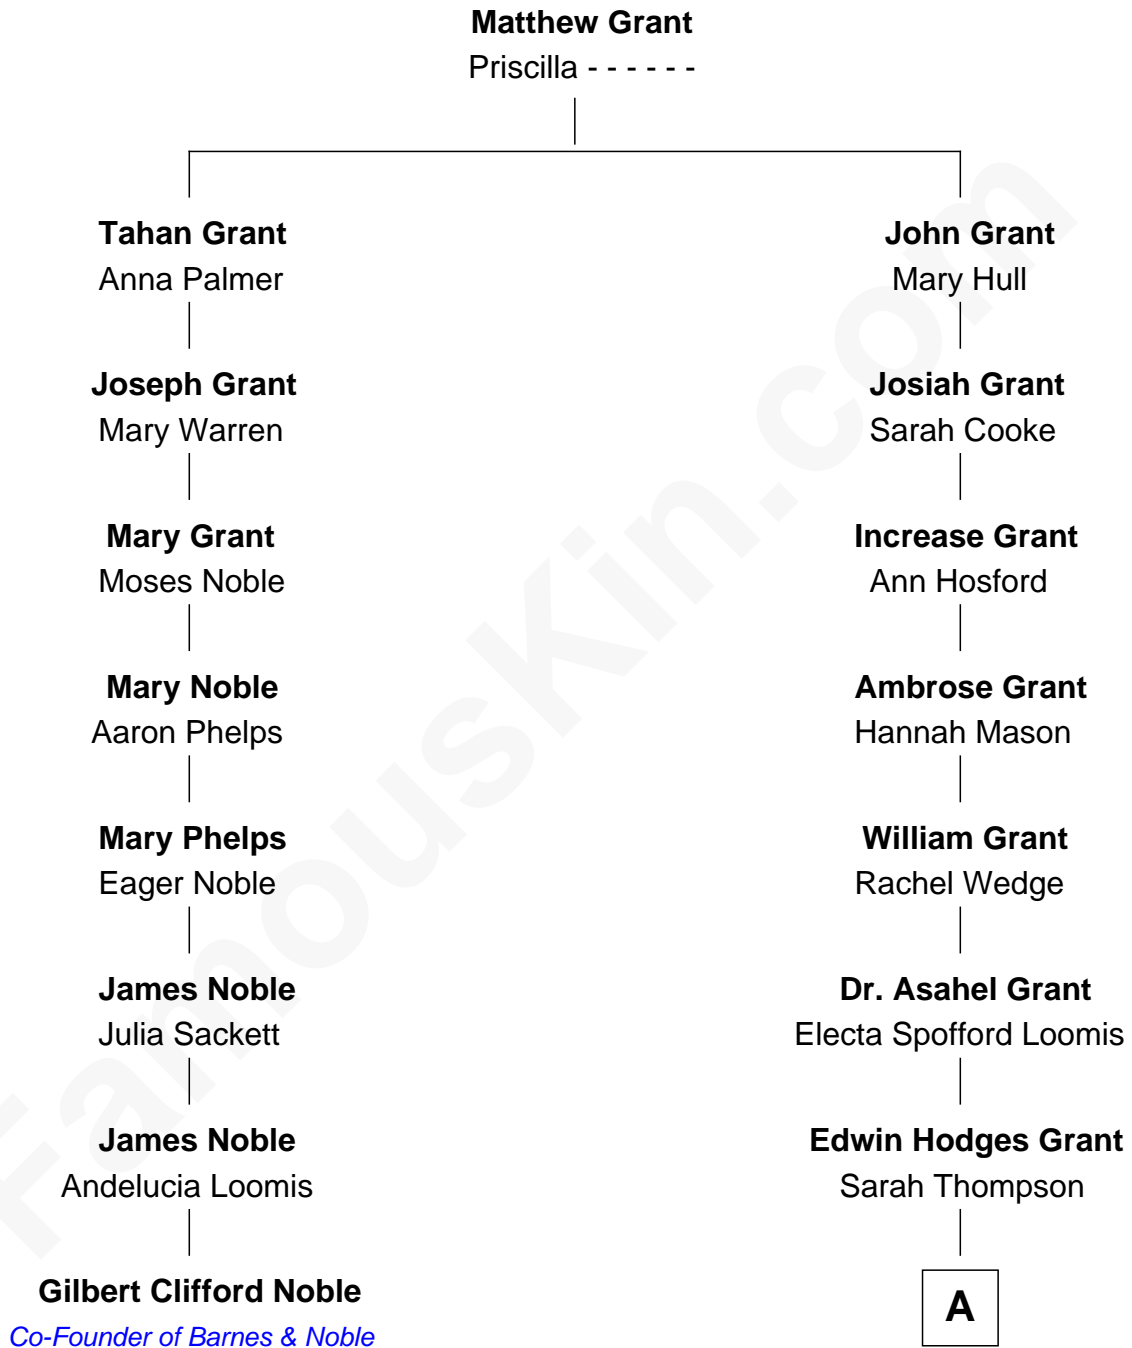

FamousKin.com

Relationship Chart of

Gilbert Clifford Noble

Co-Founder of Barnes & Noble

7th cousin 3 times removed of

Amy Grant

Christian/Pop Singer and Songwriter

A

Henry Hastings Grant

Isabel Paine

Otis Paine Grant

Mizella Burton

Dr. Burton Paine Grant

Gloria Dean Napier

Amy Grant

Christian/Pop Singer and Songwriter