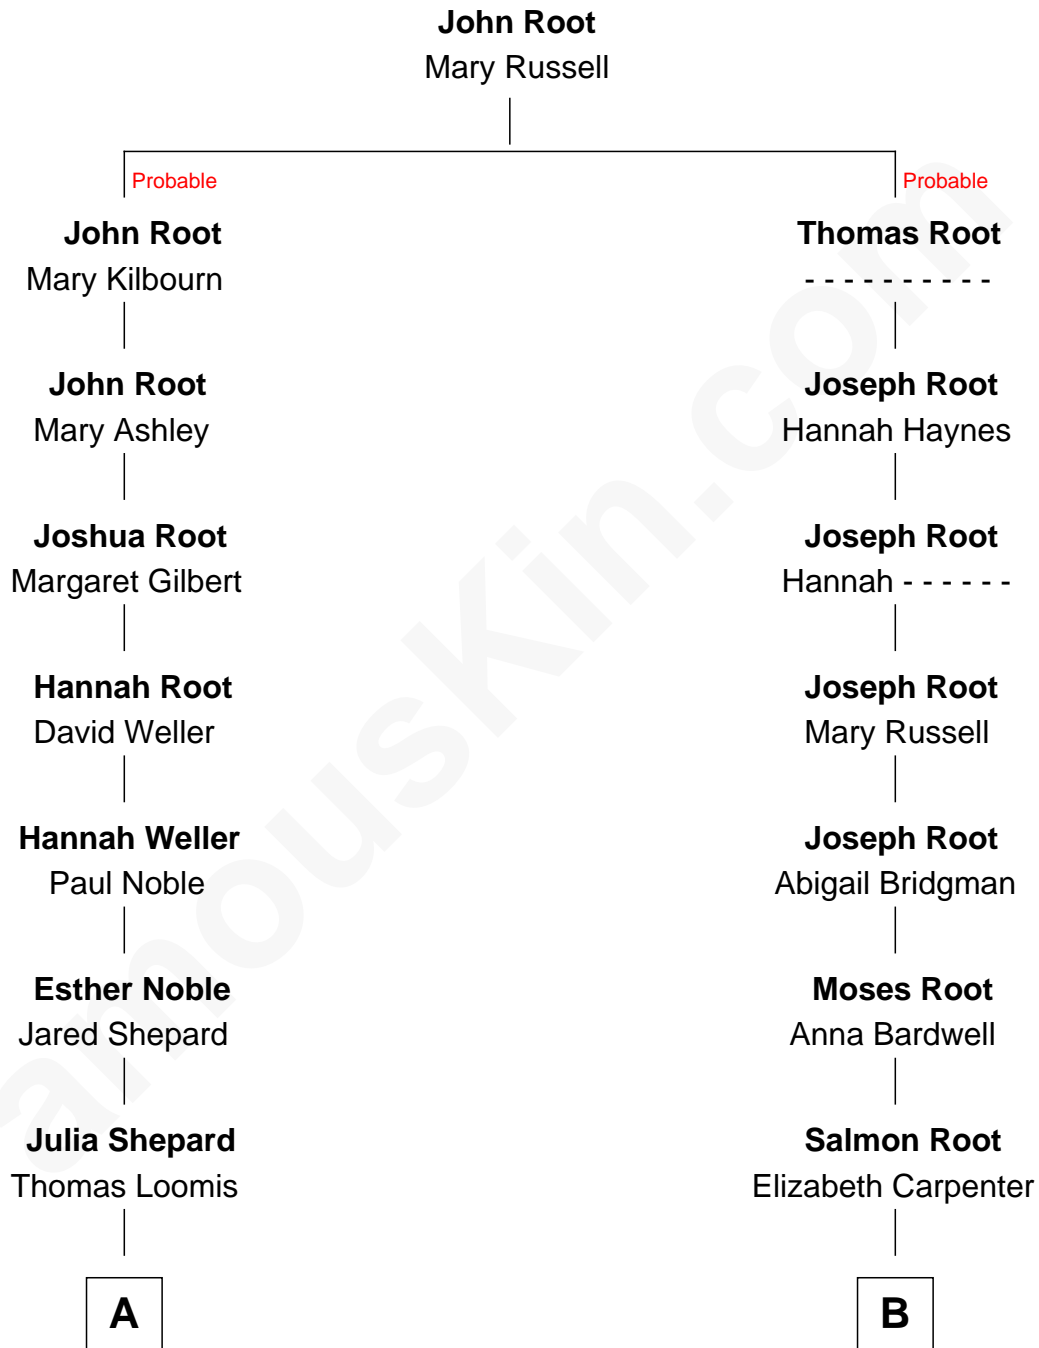

# FamousKin.com Relationship Chart of

**Gilbert Clifford Noble**

*Co-Founder of Barnes & Noble*

8th cousin 3 times removed of

**John Lithgow**

*Stage, TV, and Movie Actor*

**A**

**Andelucia Loomis**

James Noble

**Gilbert Clifford Noble**

*Co-Founder of Barnes & Noble*

**B**

**Amanda Root**

Warren Mattoon Graves

**Albert Mattoon Graves**

Mary E. Bronson

**Eva Bronson Graves**

Rev. Orlo Josiah Price

**Sarah Jane Price**

Arthur Washington Lithgow

**John Lithgow**

*Stage, TV, and Movie Actor*