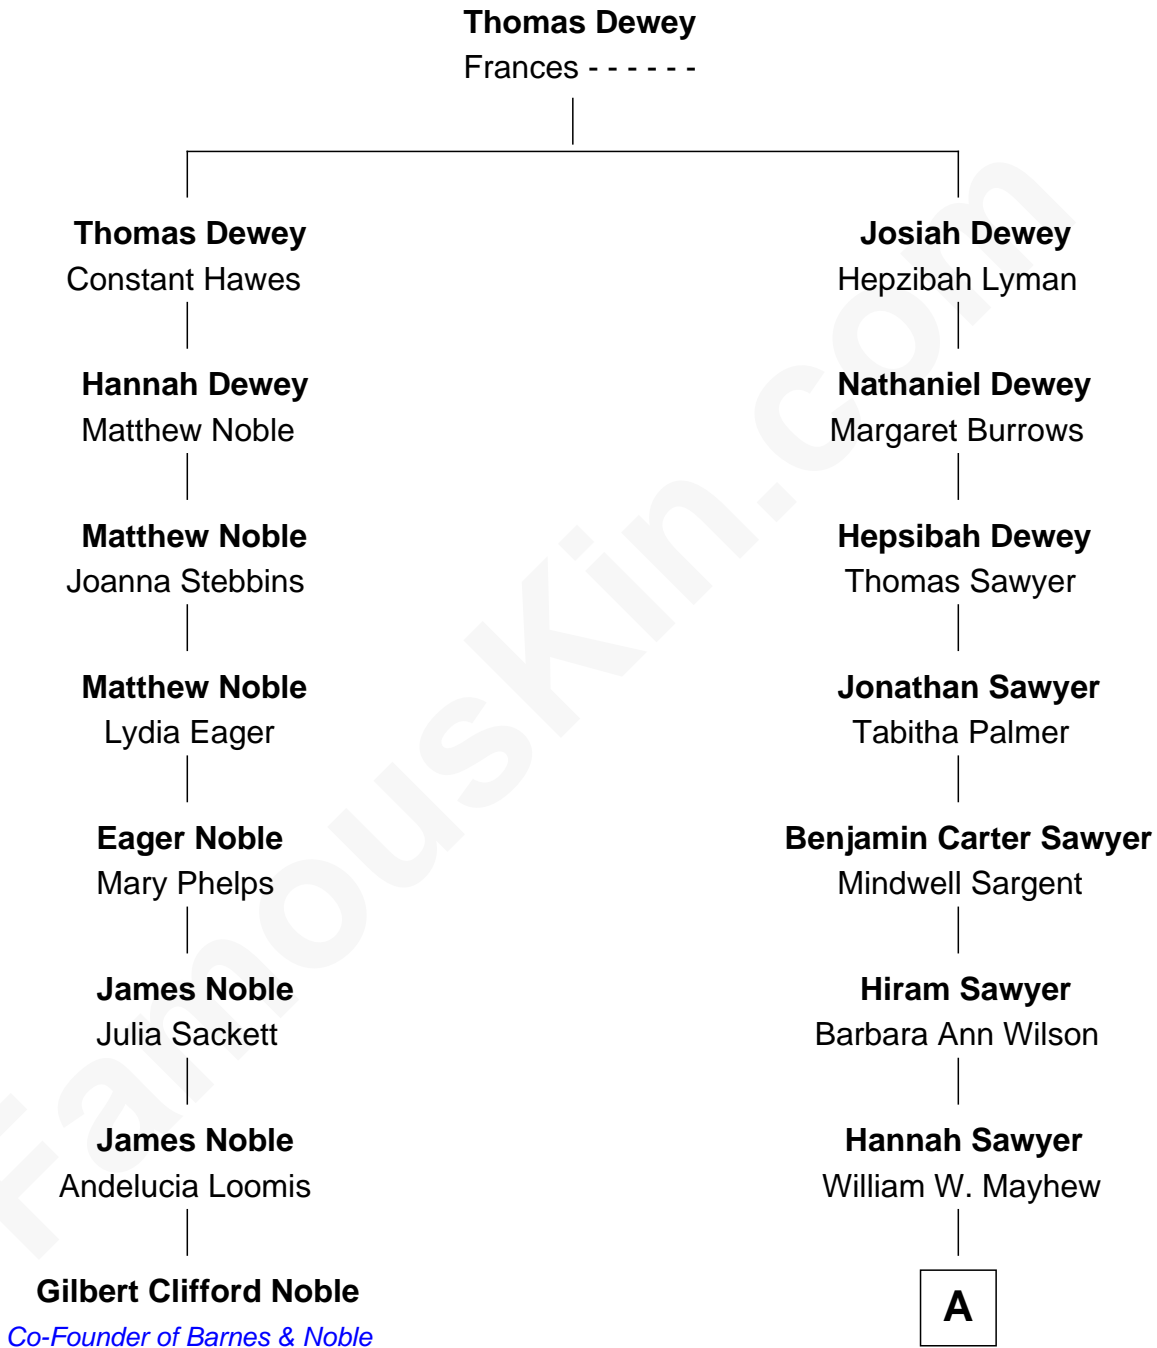

FamousKin.com Relationship Chart of

Gilbert Clifford Noble

Co-Founder of Barnes & Noble

7th cousin 3 times removed of

David Hyde Pierce

Stage, TV, and Movie Actor

A

—
Sarah B. Mayhew

Rev. Thomas Bennett Hughes

—
Lorado Thomas Hughes

Mildred E. Sherman

—
Laura Marie Hughes

George Hyde Pierce

—
David Hyde Pierce

Stage, TV, and Movie Actor

FamousKin.com