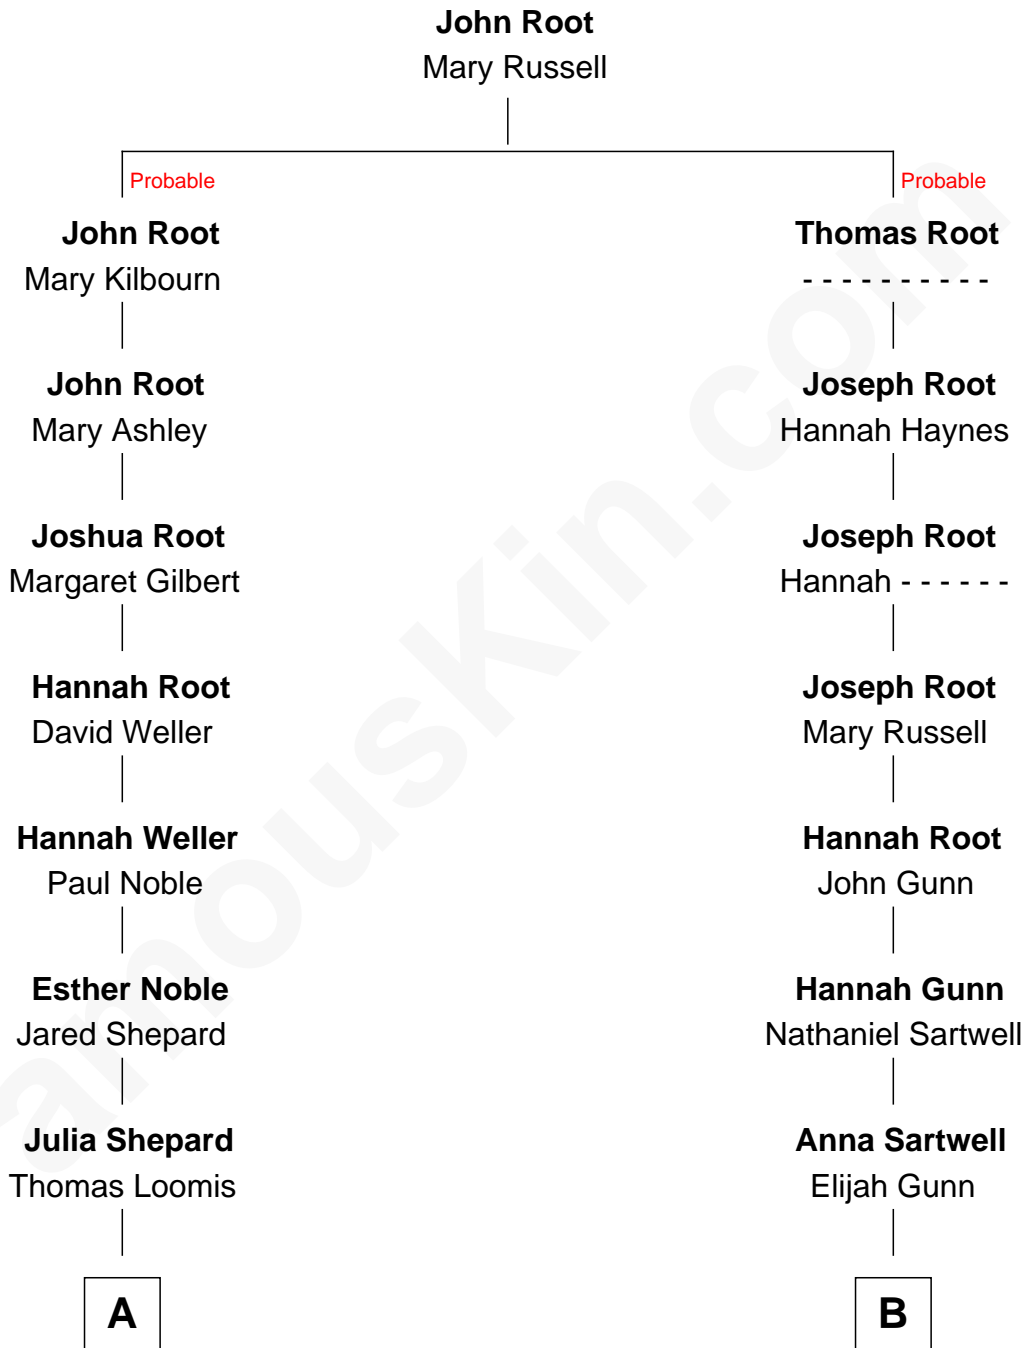

# FamousKin.com Relationship Chart of

**Gilbert Clifford Noble**

*Co-Founder of Barnes & Noble*

8th cousin 5 times removed of

**Anna Gunn**

*TV and Movie Actress*

**A**

**Andelucia Loomis**

**Charles Henry Gunn**

Elizabeth Ann Whitlock

**Earl Leland Gunn**

Rose C. Clemens

**Clemens Earl Gunn**

Ida McKinley Day

**Clemens Earl Gunn**

Sharon Anna Kathryn Peters

**Anna Gunn**

*TV and Movie Actress*