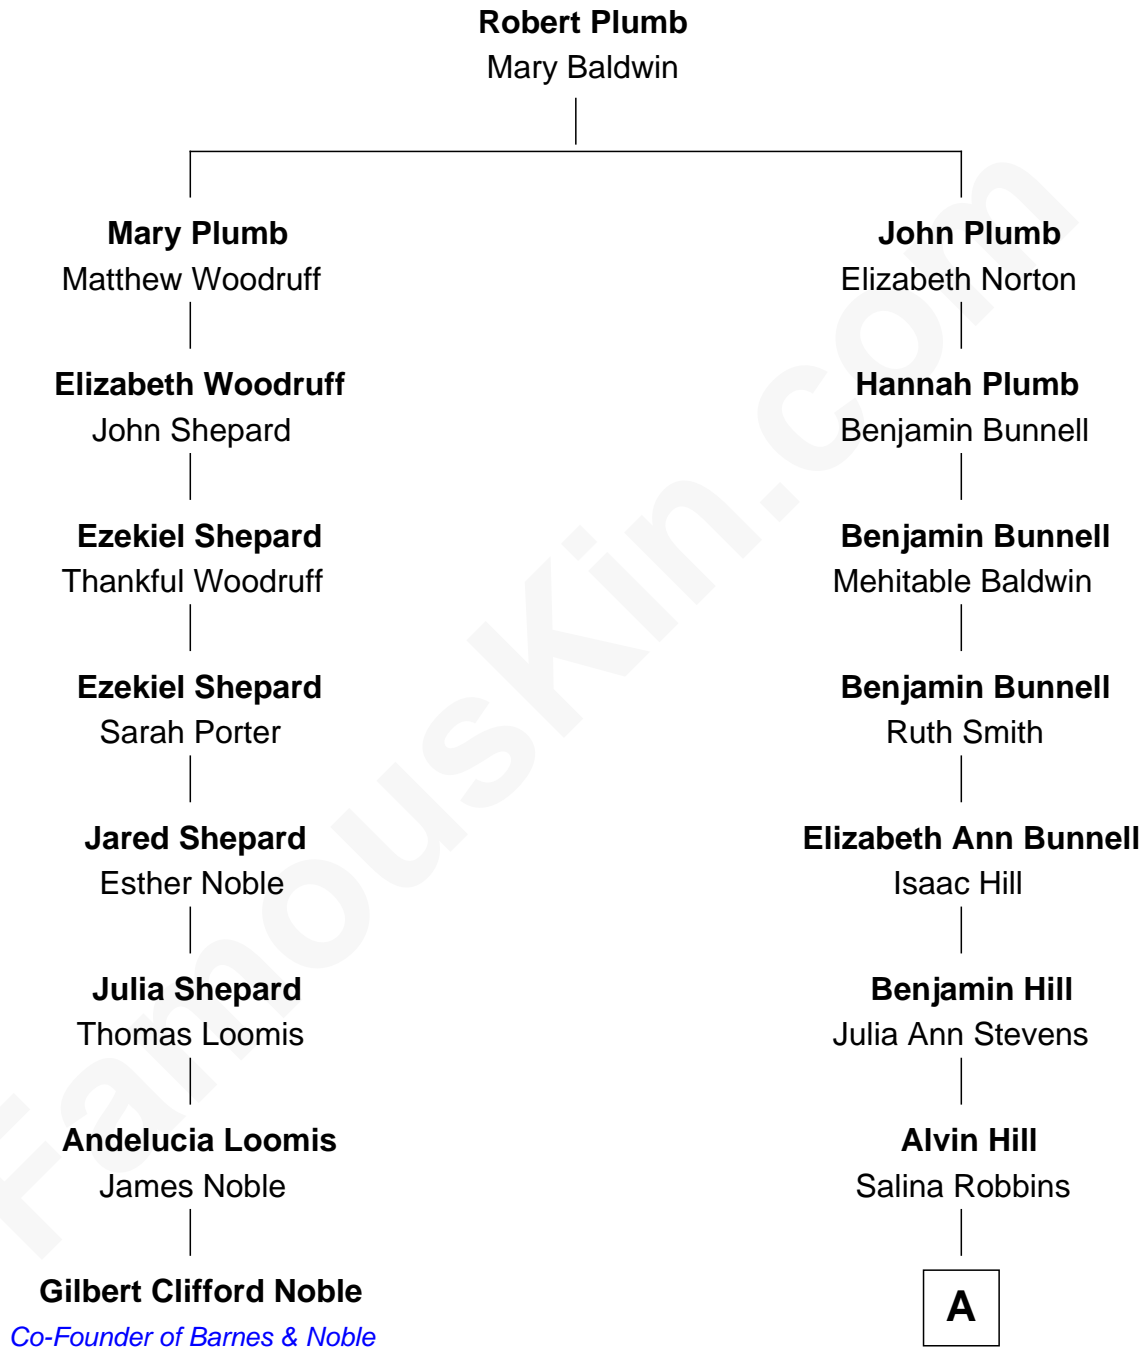

FamousKin.com

Relationship Chart of Gilbert Clifford Noble

Co-Founder of Barnes & Noble

7th cousin 4 times removed of

Anna Gunn

TV and Movie Actress

A

—
Salina Hill

George J. Clemens

—
Rose C. Clemens

Earl Leland Gunn

—
Clemens Earl Gunn

Ida McKinley Day

—
Clemens Earl Gunn

Sharon Anna Kathryn Peters

—
Anna Gunn