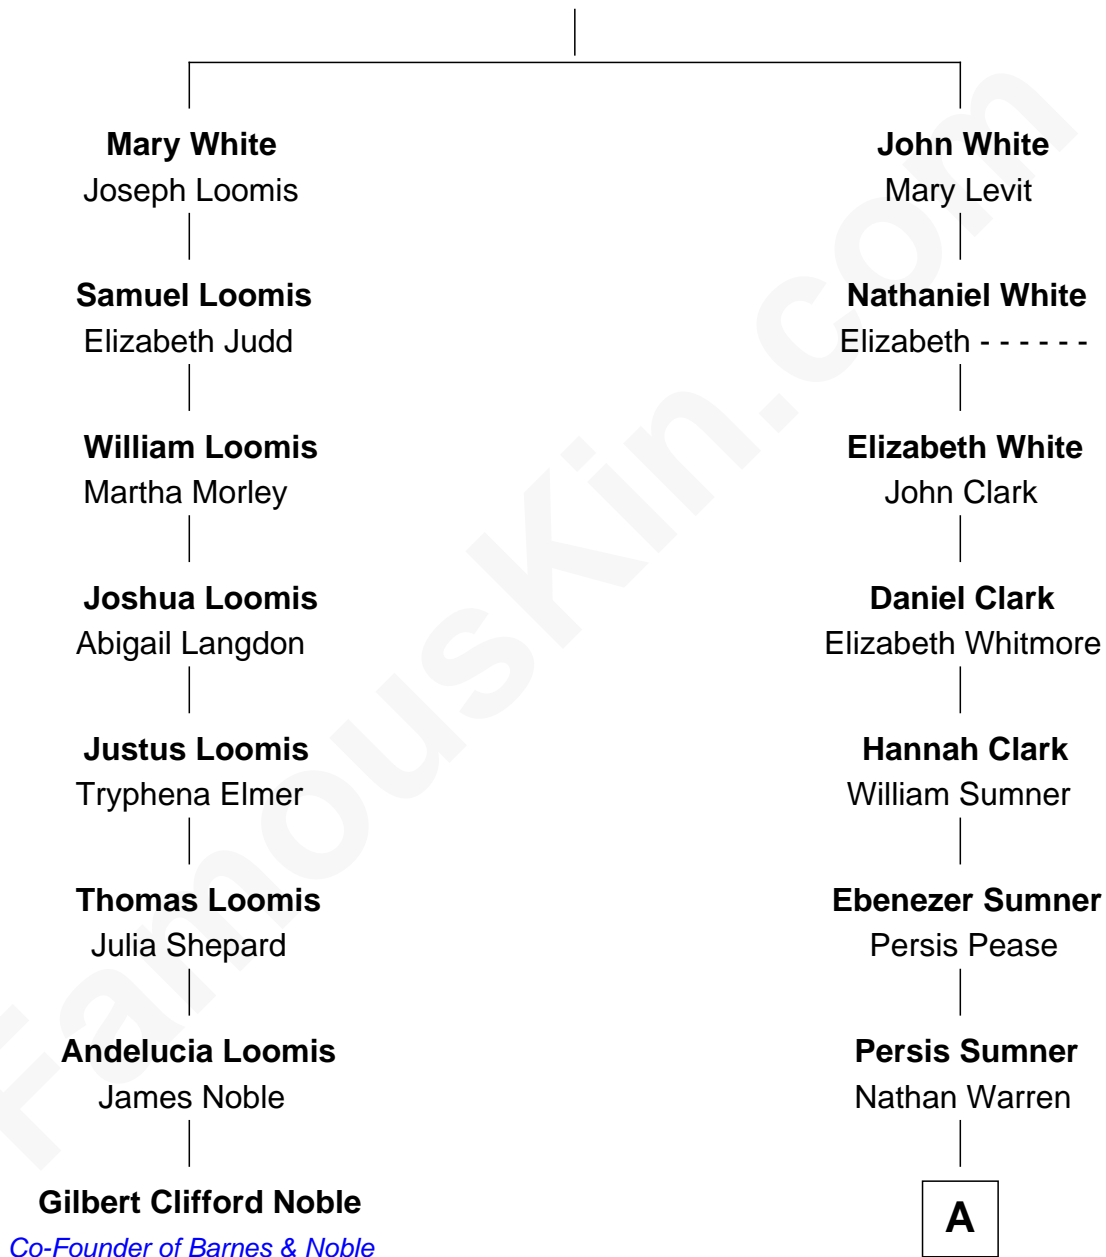

FamousKin.com

Relationship Chart of

Gilbert Clifford Noble

Co-Founder of Barnes & Noble

7th cousin 7 times removed of

Kevin Love

NBA All-Star Player

Robert White

Bridget Allgar

A

Ithamer Hibbard Warren

Lydia Peck

Marilla Warren

Henry Wilson

George Washington Wilson

Mary Bailey

William Henry Wilson

Alta Lenora Chitwood

William Coral Wilson

Edith Sophia Sthole

Emily Glee Wilson

Edward Milton Love

Stanley Sthole Love

Karen McCartney