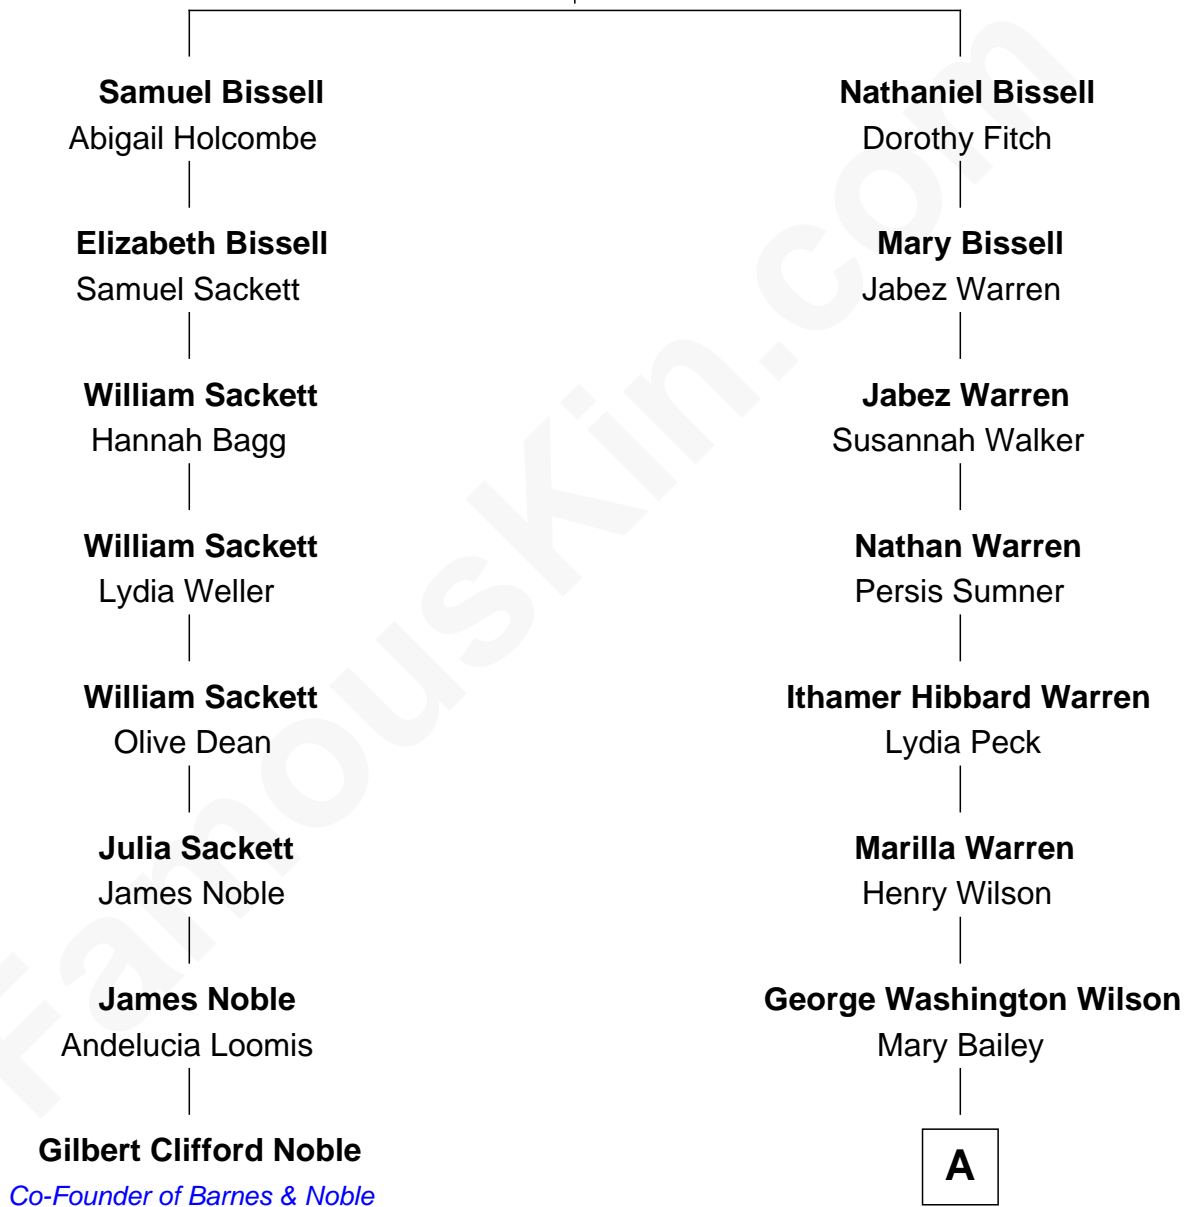

# FamousKin.com Relationship Chart of

**Gilbert Clifford Noble**

*Co-Founder of Barnes & Noble*

7th cousin 4 times removed of

**Kevin Love**

*NBA All-Star Player*

**John Bissell**

**A**

**William Henry Wilson**

Alta Lenora Chitwood

**William Coral Wilson**

Edith Sophia Sthole

**Emily Glee Wilson**

Edward Milton Love

**Stanley Sthole Love**

Karen McCartney