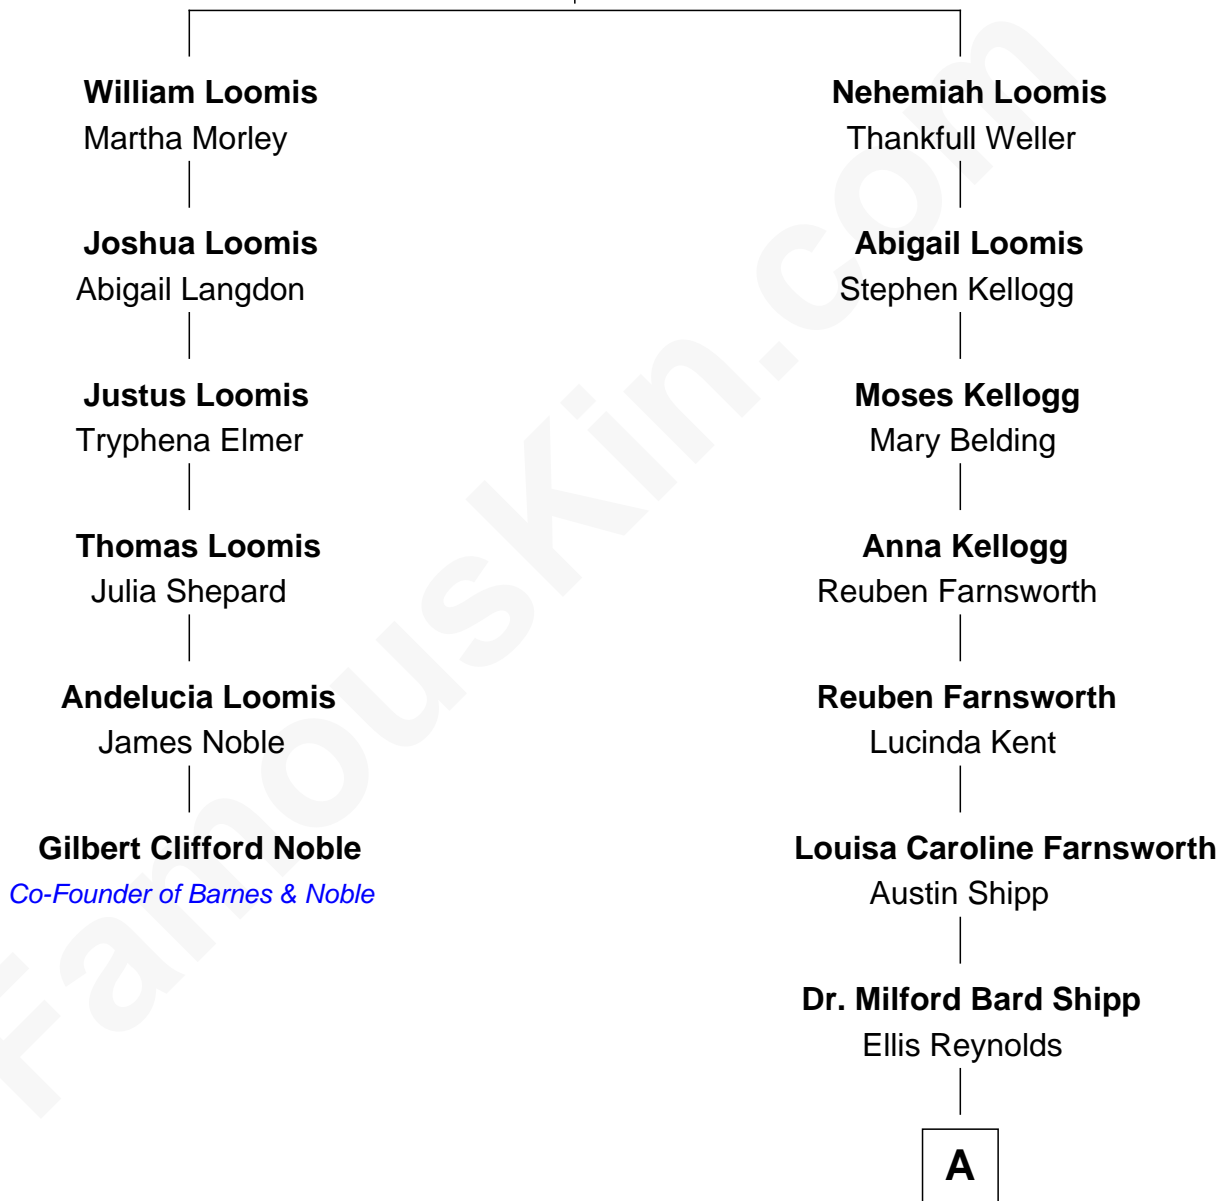

## Relationship Chart of

### Gilbert Clifford Noble

*Co-Founder of Barnes & Noble*

5th cousin 5 times removed of

**Amy Adams**

*Movie Actress*

**Samuel Loomis**

Elizabeth Judd

**A**

—  
**Olea Shipp**

John Hyrum Hill

—  
**Olea Lorraine Hill**

Frank Ralph Adams

—  
**Richard Kent Adams**

Kathryn Hicken

—  
**Amy Adams**

*Movie Actress*