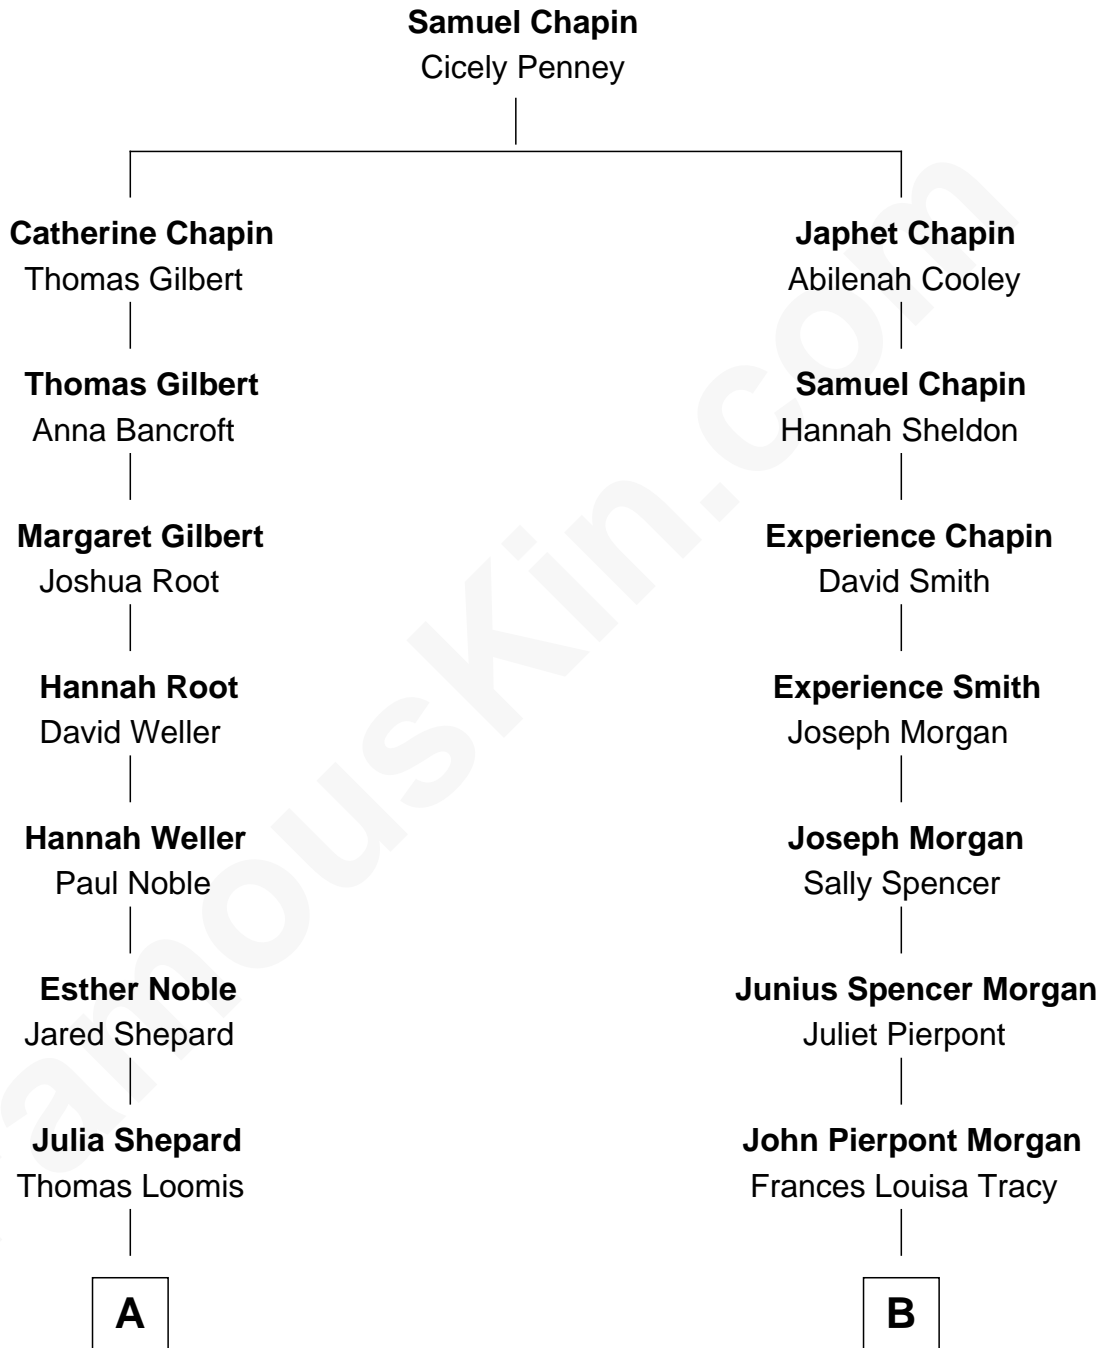

# FamousKin.com Relationship Chart of

**Gilbert Clifford Noble**

*Co-Founder of Barnes & Noble*

8th cousin 1 time removed of

**John Adams Morgan**

*1952 Olympic Sailing Gold Medalist*

**A**

**Andelucia Loomis**

James Noble

**Gilbert Clifford Noble**

*Co-Founder of Barnes & Noble*

**B**

**John Pierpont Morgan**

Jane Norton Grew

**Henry Sturgis Morgan**

Catherine Frances Lovering Adams